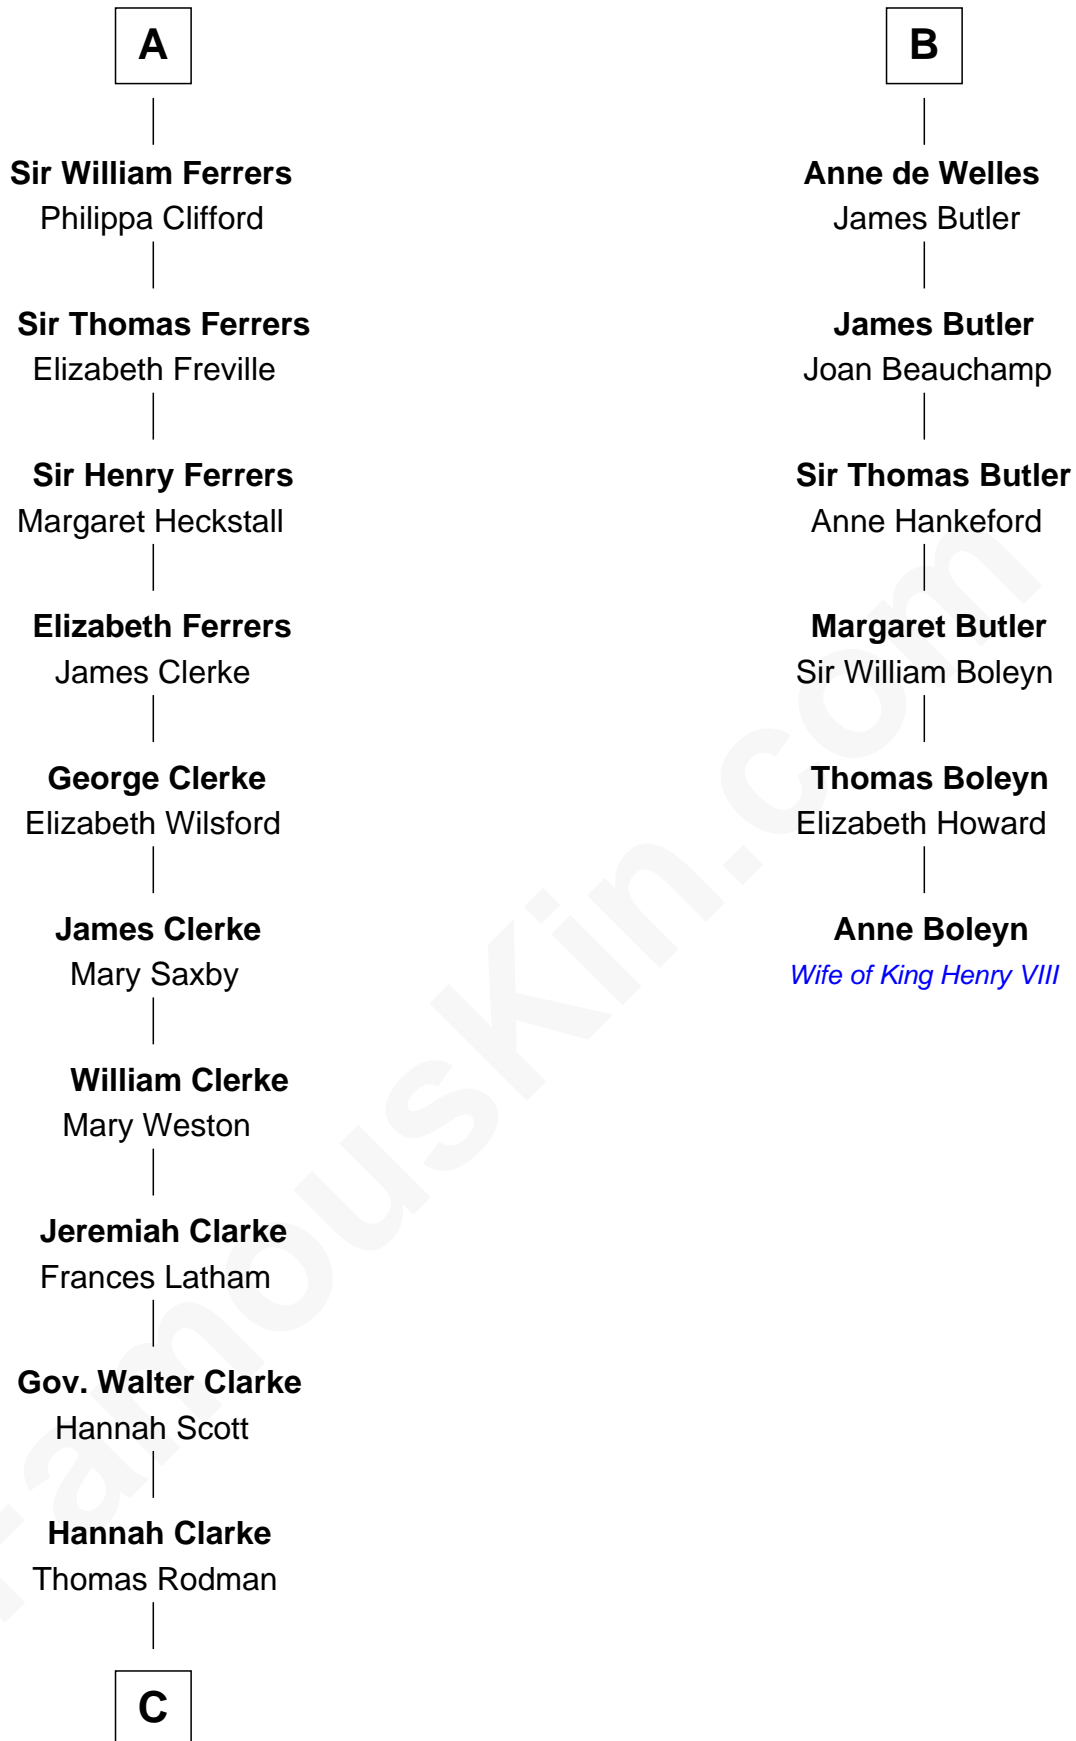

FamousKin.com

Relationship Chart of

Joseph Wharton

Founder of the Wharton School of Business

12th cousin 9 times removed of

Anne Boleyn

2nd Wife of King Henry VIII

C

—
Samuel Rodman

Mary Willett

—
Thomas Rodman

Mary Borden

—
Hannah Rodman

Samuel Rowland Fisher

—
Deborah Fisher

William Wharton