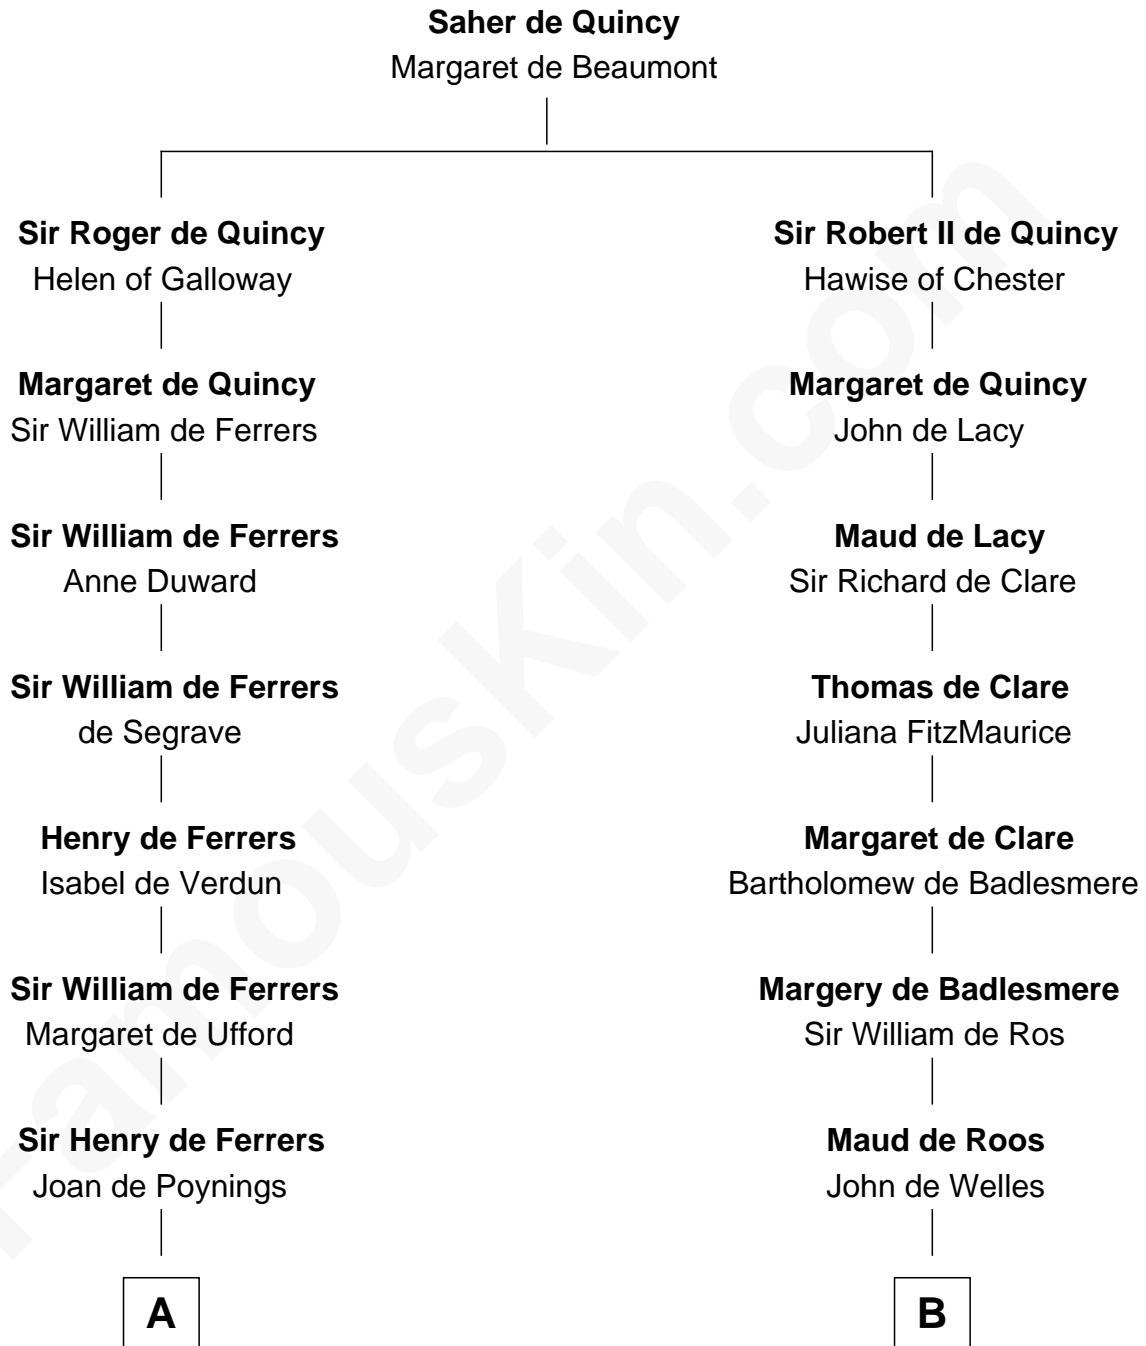

FamousKin.com

Relationship Chart of

Joseph Wharton

Founder of the Wharton School of Business

12th cousin 9 times removed of

Anne Boleyn

2nd Wife of King Henry VIII

C

—
Samuel Rodman

Mary Willett

—
Thomas Rodman

Mary Borden

—
Hannah Rodman

Samuel Rowland Fisher

—
Deborah Fisher

William Wharton