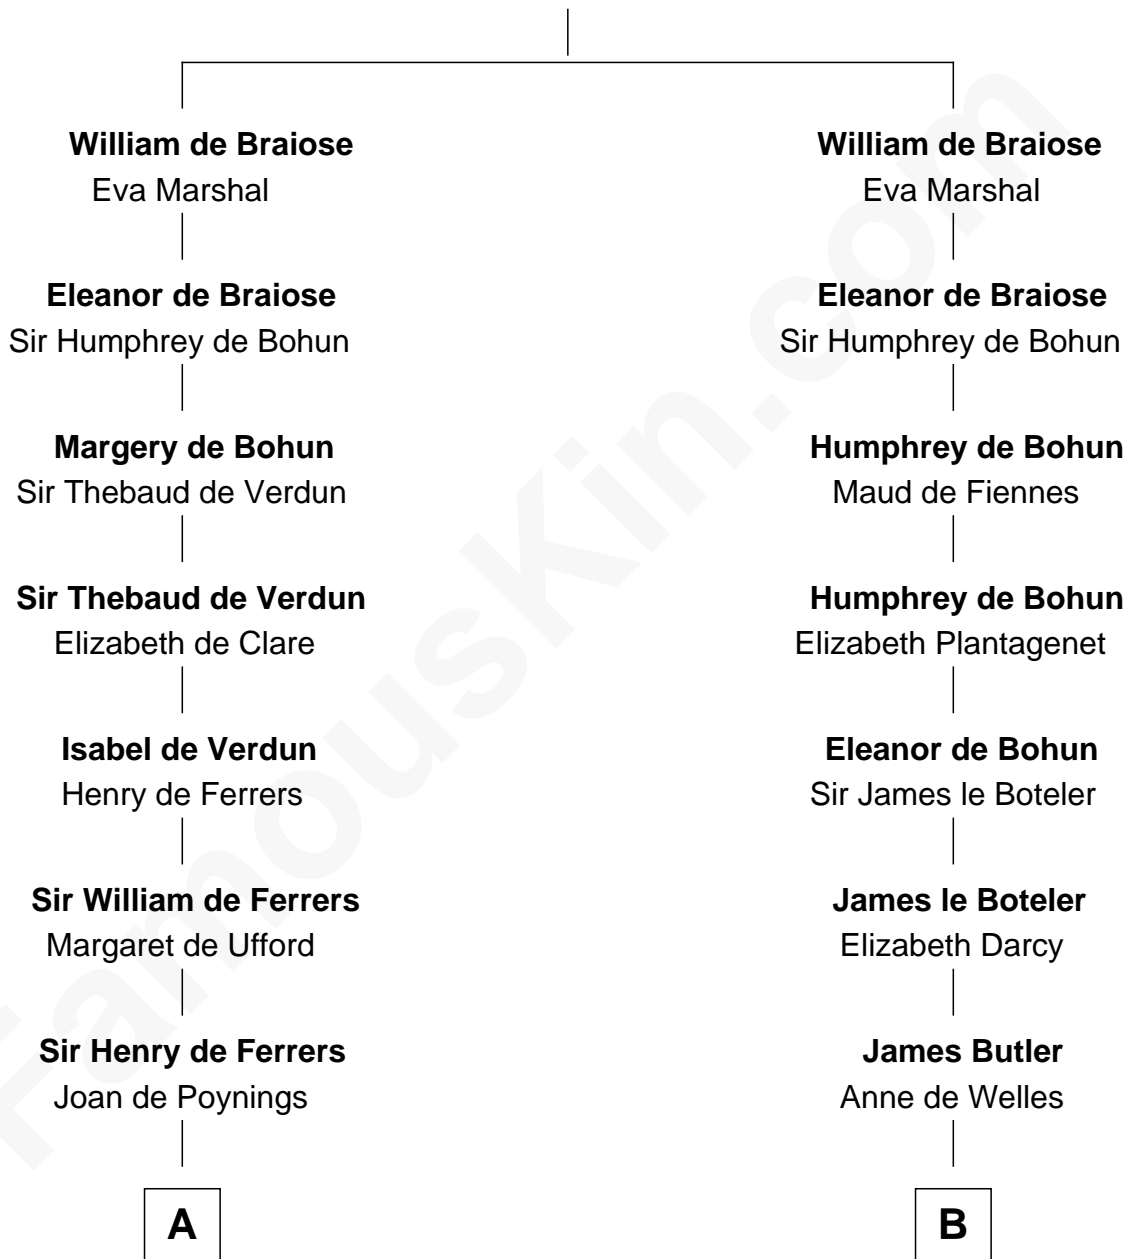

## Relationship Chart of

### Joseph Wharton

Founder of the Wharton School of Business

11th cousin 10 times removed of

### Anne Boleyn

2nd Wife of King Henry VIII

**Reginald de Braiose**

-----

**C**

—  
**Samuel Rodman**

Mary Willett

—  
**Thomas Rodman**

Mary Borden

—  
**Hannah Rodman**

Samuel Rowland Fisher

—  
**Deborah Fisher**

William Wharton

—  
**Joseph Wharton**

*Founder, Wharton School of Business*