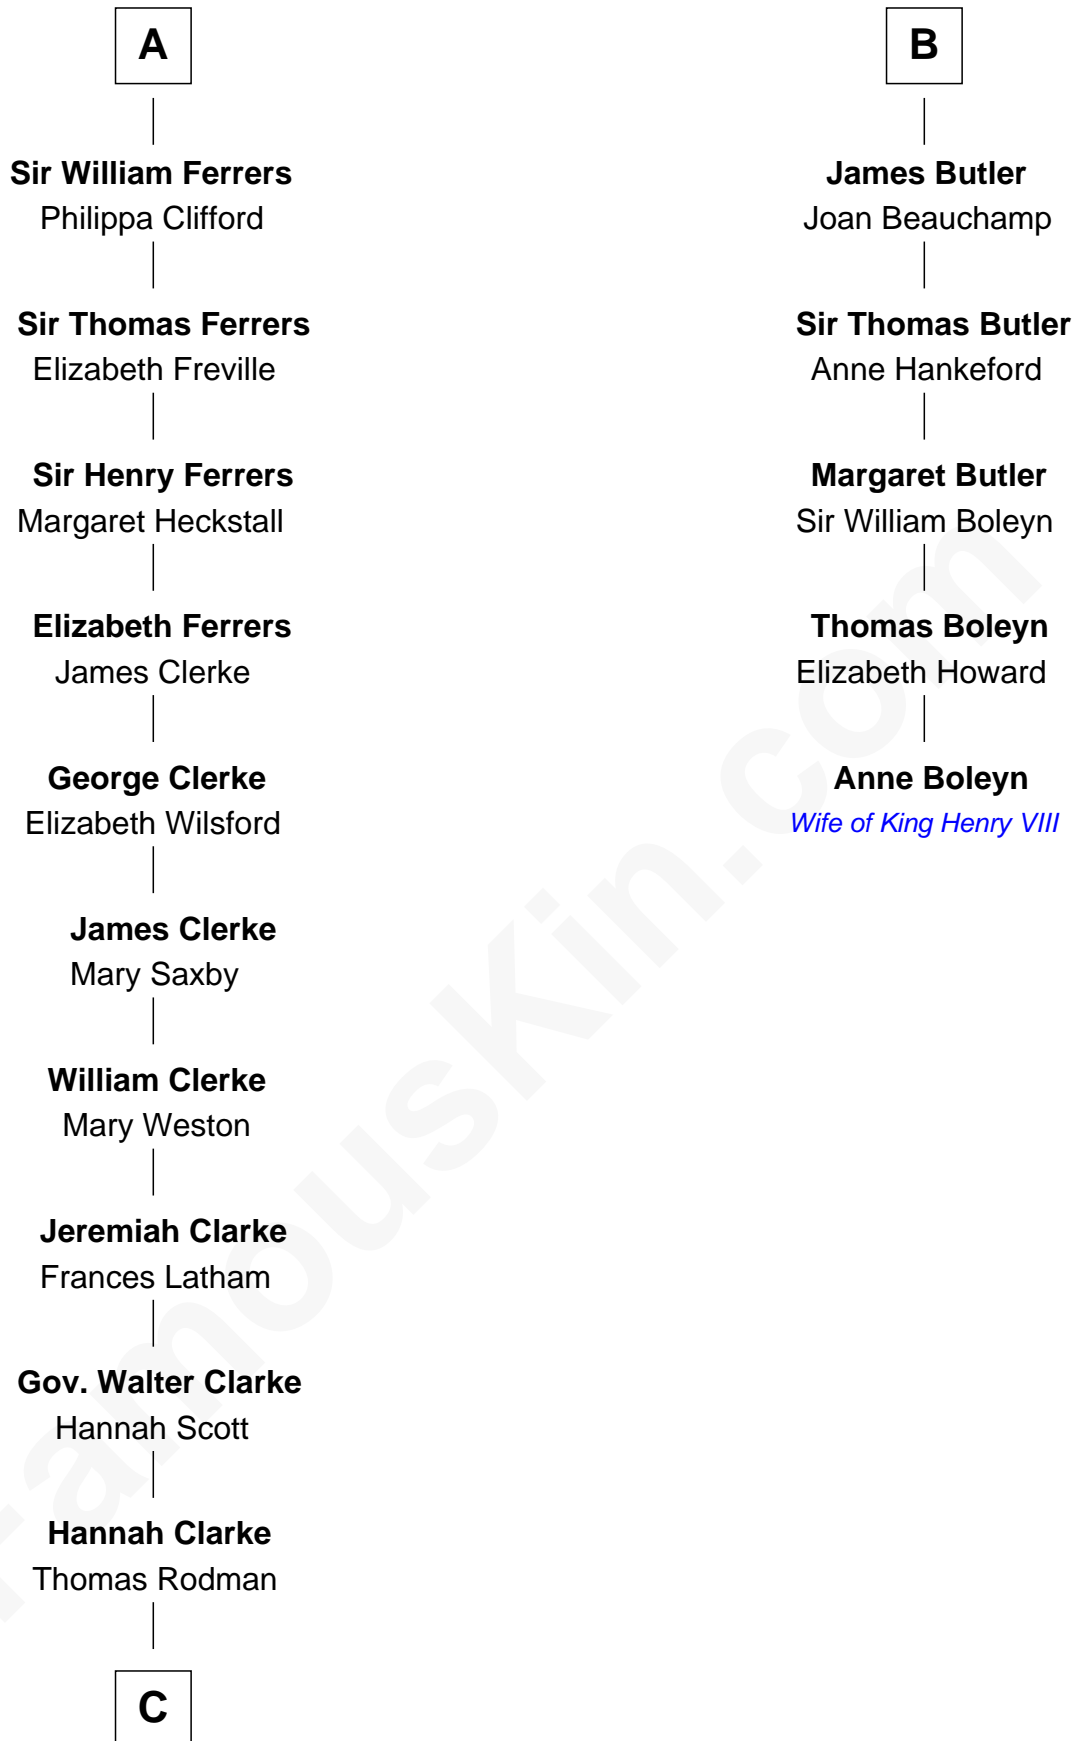

## Relationship Chart of

### Joseph Wharton

Founder of the Wharton School of Business

11th cousin 10 times removed of

### Anne Boleyn

2nd Wife of King Henry VIII

**Reginald de Braiose**

-----

**C**

—  
**Samuel Rodman**

Mary Willett

—  
**Thomas Rodman**

Mary Borden

—  
**Hannah Rodman**

Samuel Rowland Fisher

—  
**Deborah Fisher**

William Wharton

—  
**Joseph Wharton**

*Founder, Wharton School of Business*