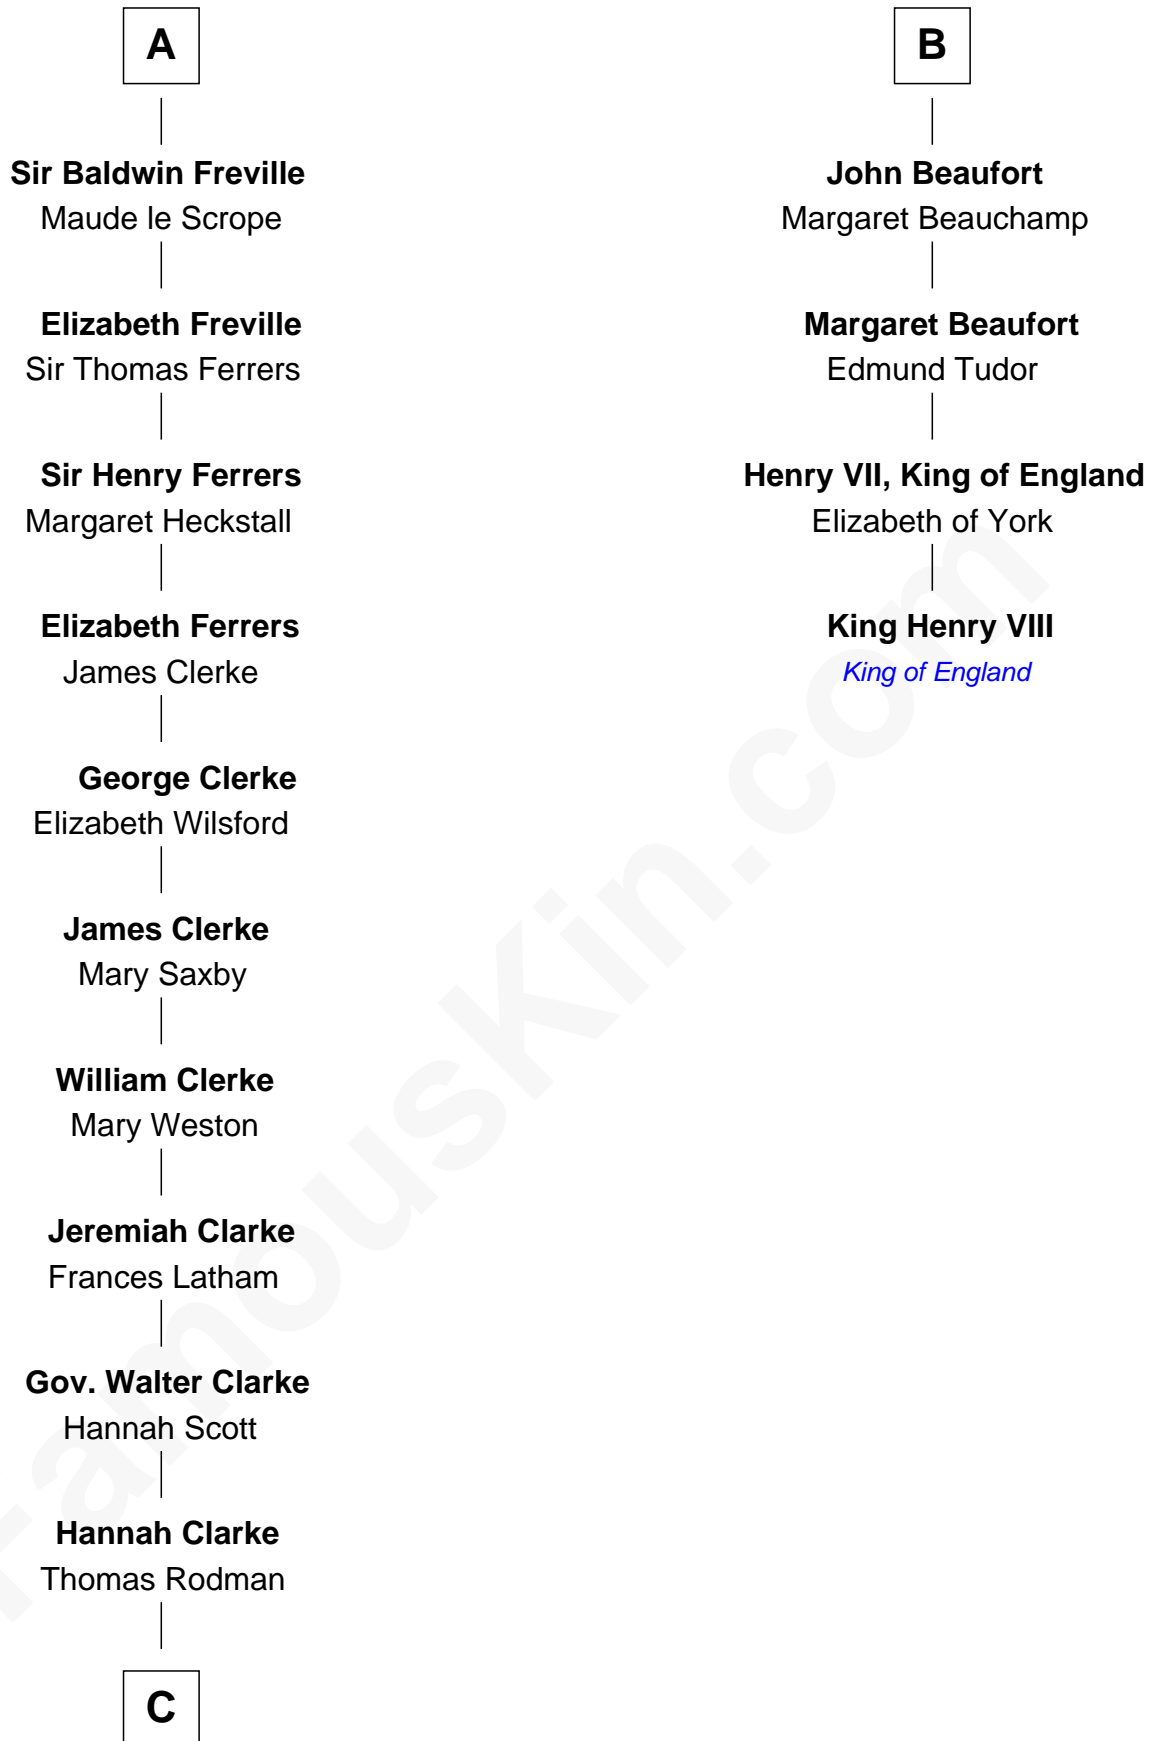

FamousKin.com

Relationship Chart of

Joseph Wharton

Founder of the Wharton School of Business

10th cousin 11 times removed of

King Henry VIII
King of England

C

—
Samuel Rodman

Mary Willett

—
Thomas Rodman

Mary Borden

—
Hannah Rodman

Samuel Rowland Fisher

—
Deborah Fisher

William Wharton

—
Joseph Wharton