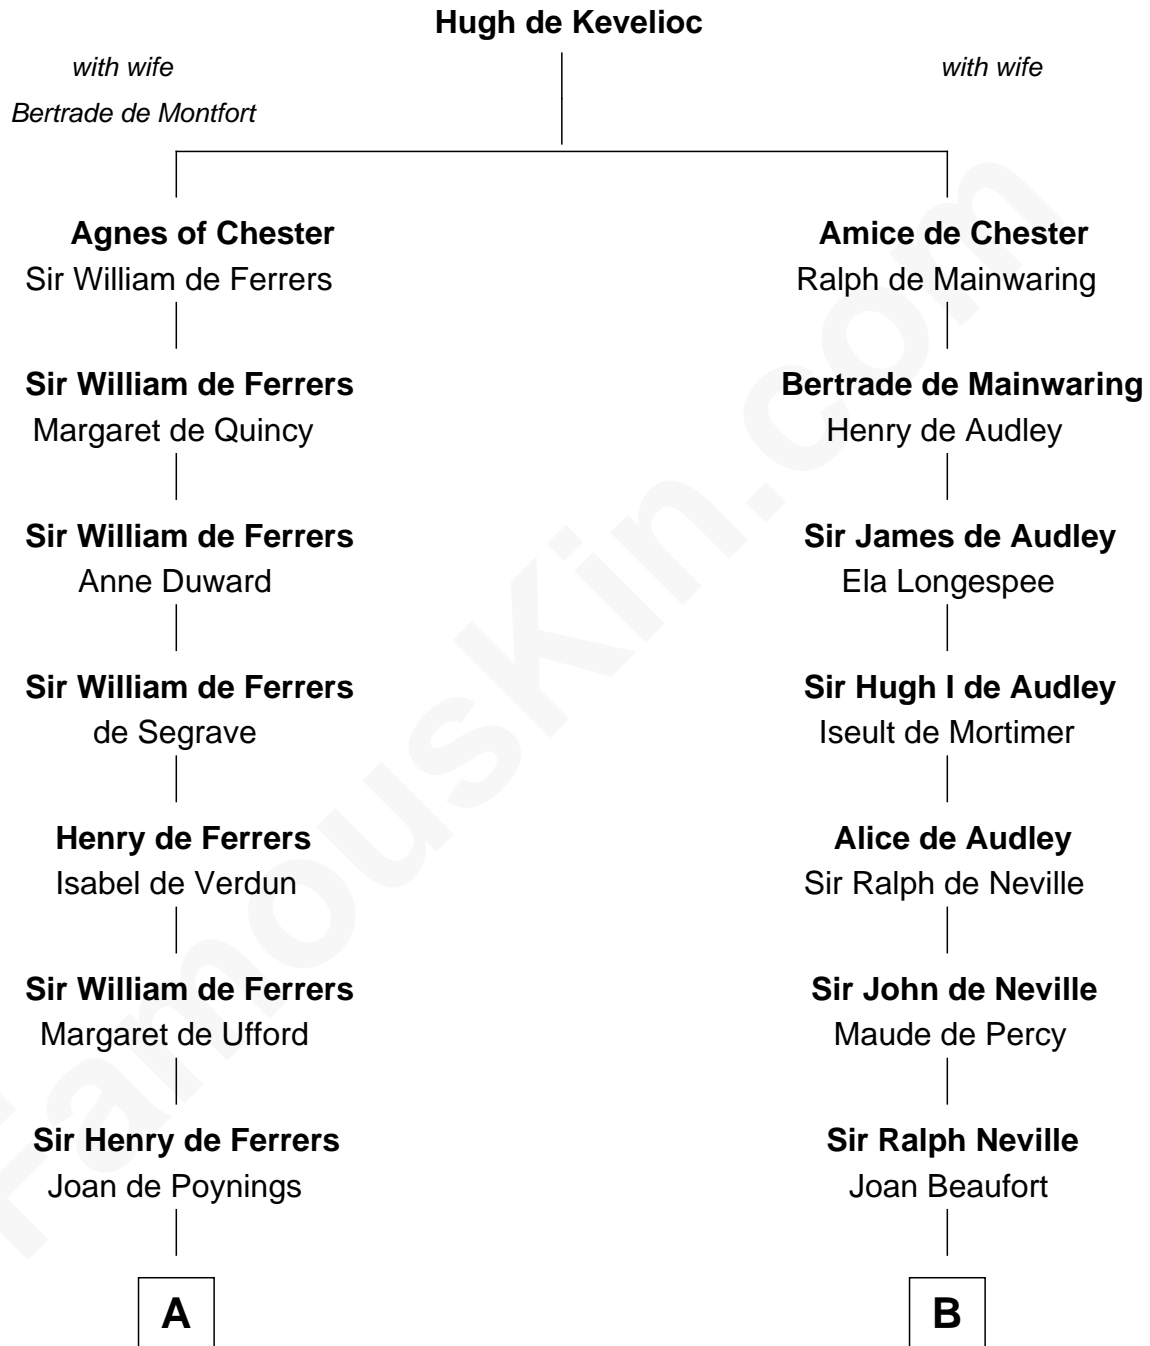

# FamousKin.com

## Relationship Chart of

### Joseph Wharton

Founder of the Wharton School of Business

10th cousin 11 times removed of

**King Henry VIII**  
King of England

**C**

—  
**Samuel Rodman**

Mary Willett

—  
**Thomas Rodman**