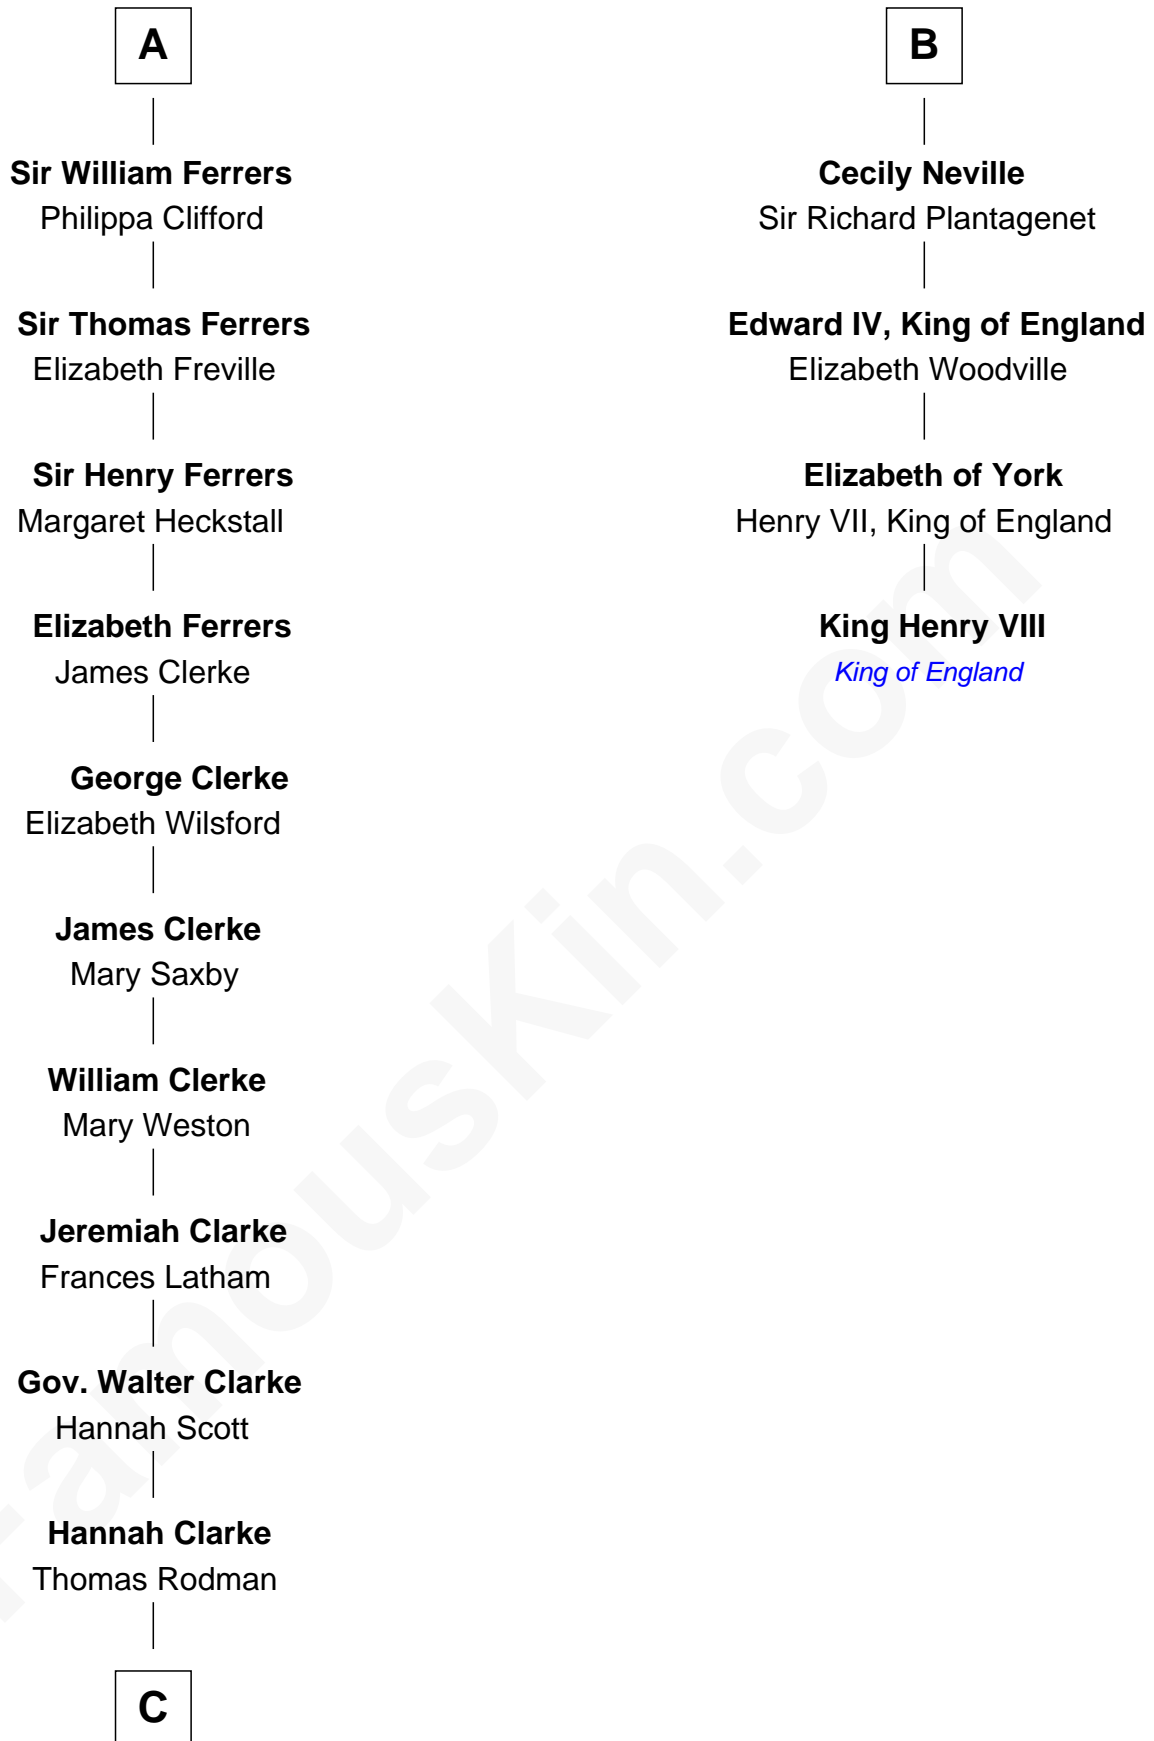

## Relationship Chart of

### Joseph Wharton

Founder of the Wharton School of Business

10th cousin 11 times removed of

**King Henry VIII**  
King of England

**C**

—  
**Samuel Rodman**

Mary Willett

—  
**Thomas Rodman**

Mary Borden

—  
**Hannah Rodman**

Samuel Rowland Fisher

—  
**Deborah Fisher**

William Wharton

—  
**Joseph Wharton**

*Founder, Wharton School of Business*

FamousKin.com