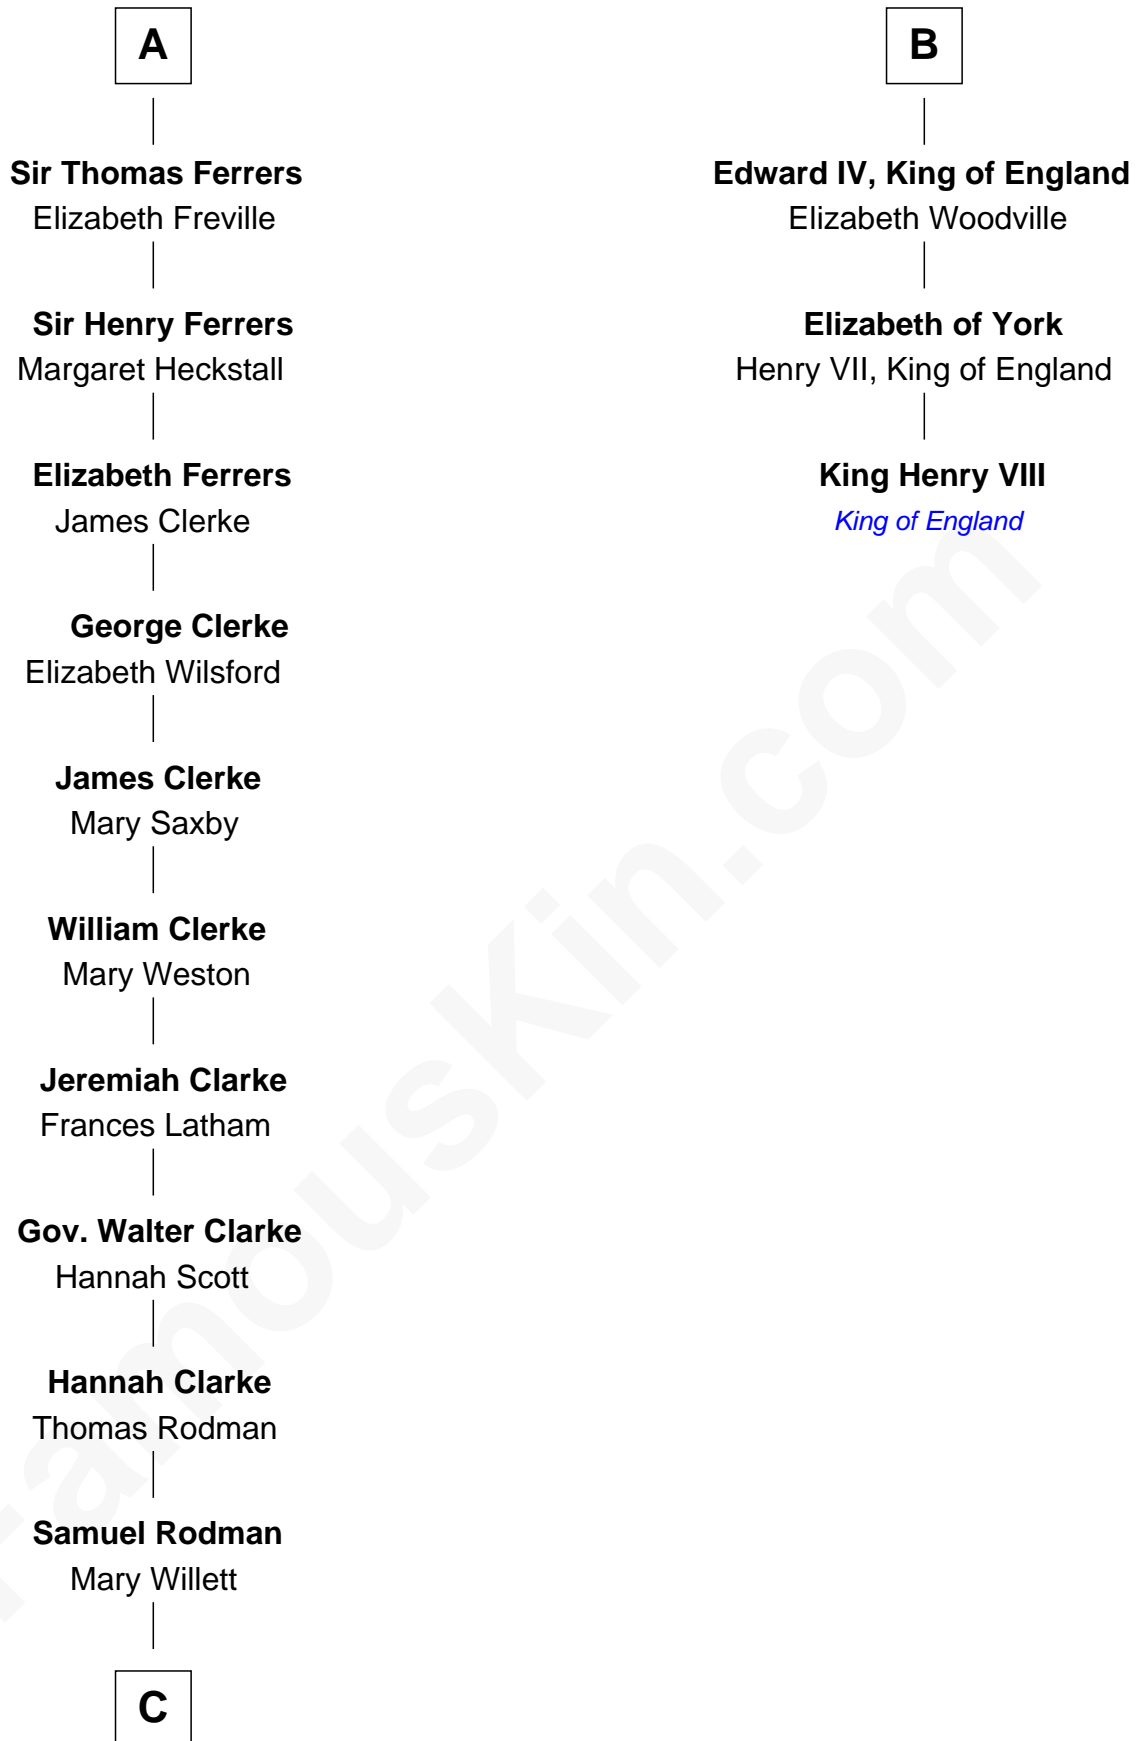

## Relationship Chart of

### Joseph Wharton

*Founder of the Wharton School of Business*

9th cousin 11 times removed of

**King Henry VIII**  
*King of England*

**C**

—  
**Thomas Rodman**

Mary Borden  
—

**Hannah Rodman**

Samuel Rowland Fisher  
—

**Deborah Fisher**

William Wharton  
—

**Joseph Wharton**

*Founder, Wharton School of Business*

FamousKin.com