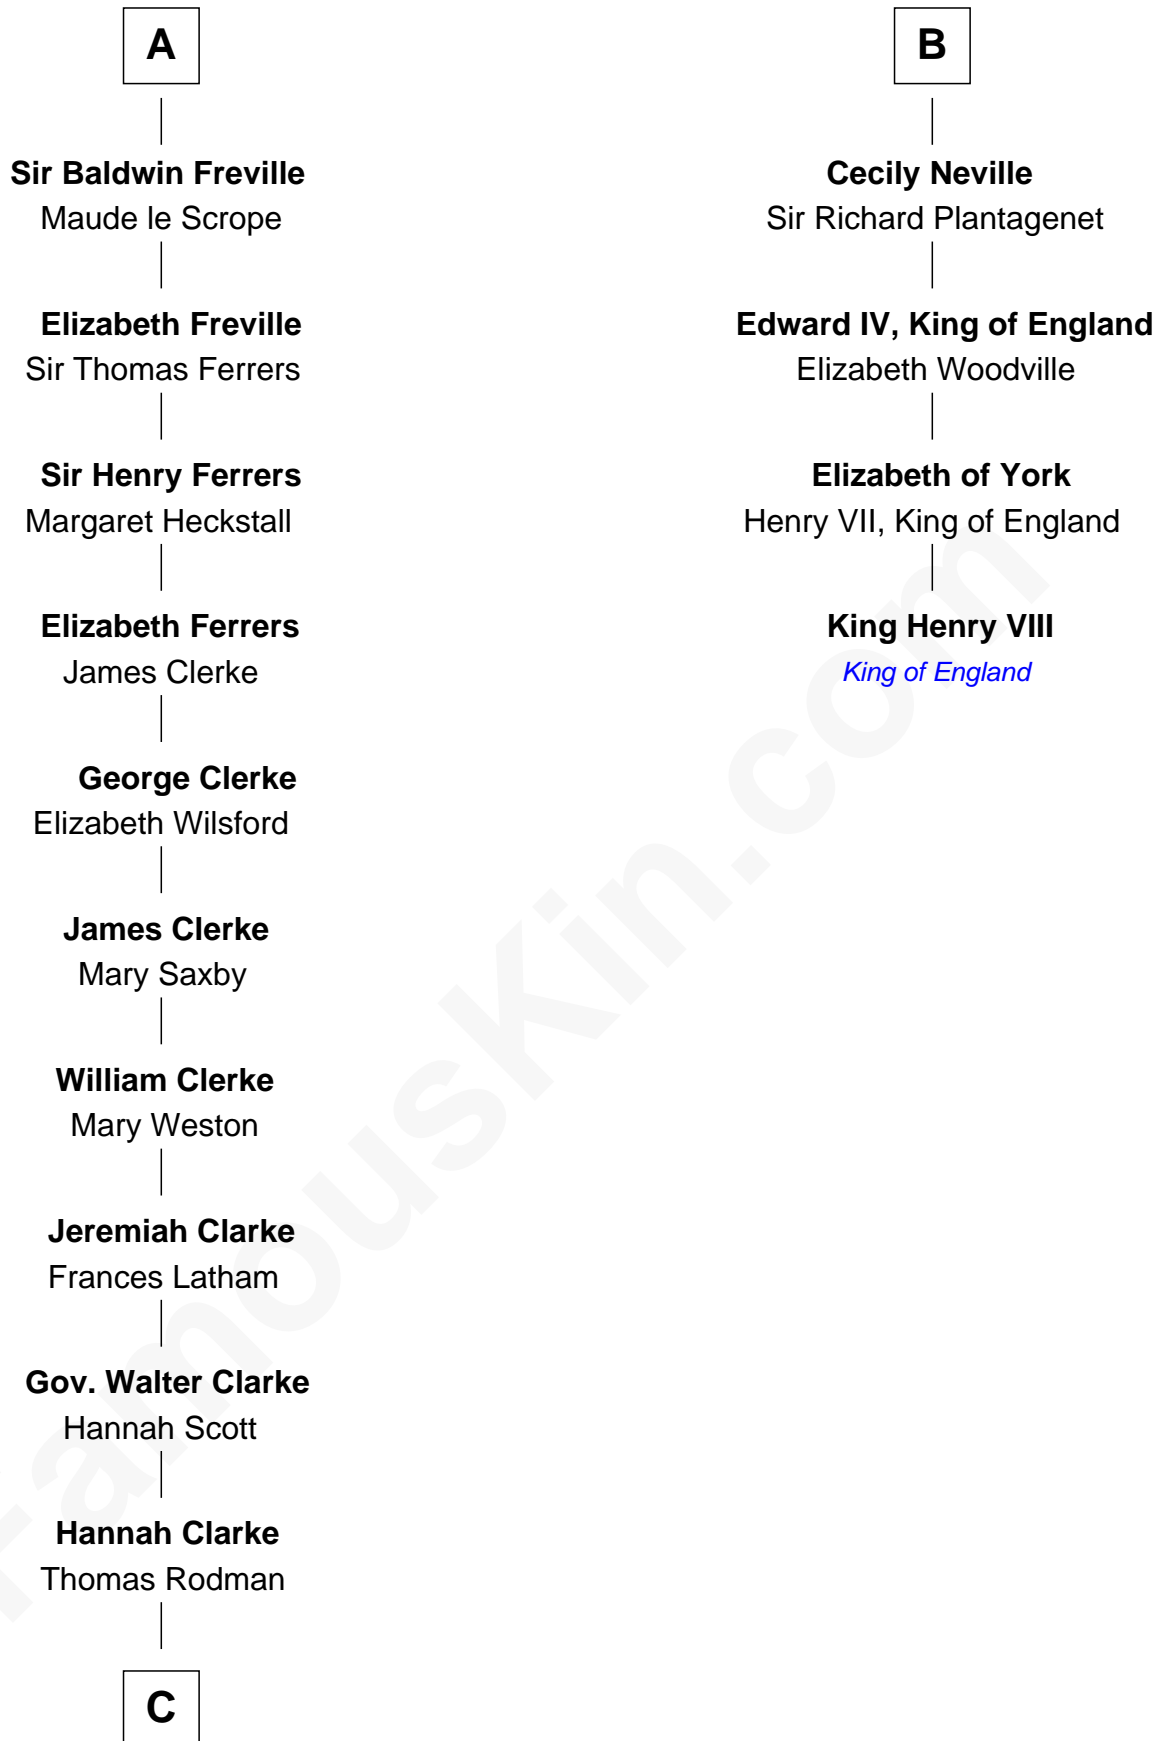

## Relationship Chart of

### Joseph Wharton

*Founder of the Wharton School of Business*

10th cousin 11 times removed of

**King Henry VIII**  
*King of England*

**William FitzPatrick**  
Eleonore de Vitre

**C**

—  
**Samuel Rodman**

Mary Willett

—  
**Thomas Rodman**

Mary Borden

—  
**Hannah Rodman**

Samuel Rowland Fisher

—  
**Deborah Fisher**

William Wharton

—  
**Joseph Wharton**