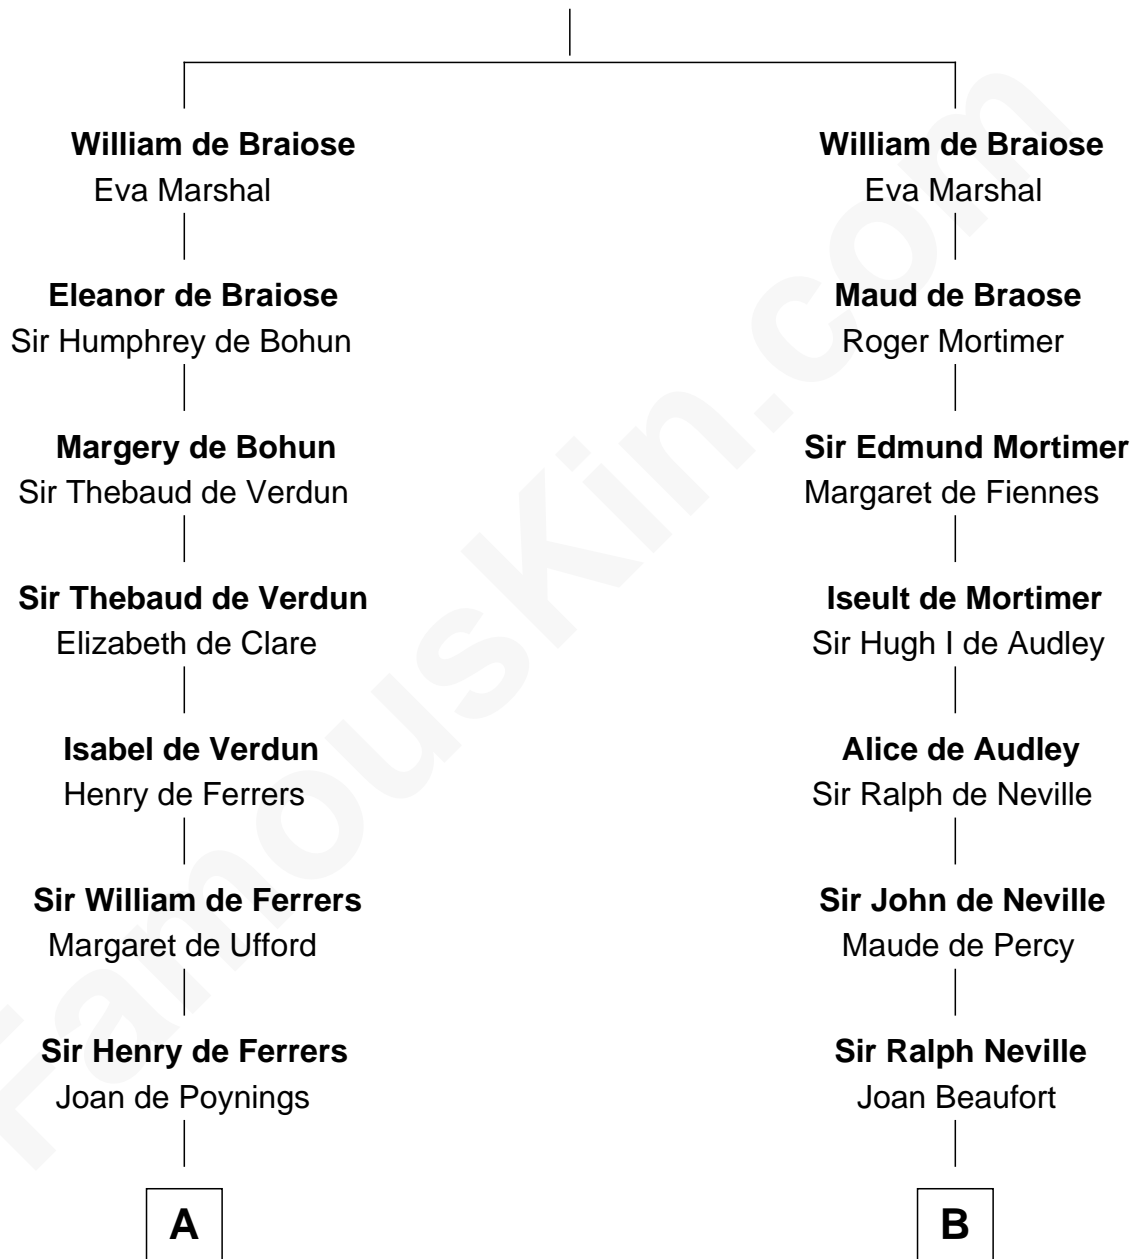

## Relationship Chart of

### Joseph Wharton

*Founder of the Wharton School of Business*

10th cousin 11 times removed of

**King Henry VIII**  
*King of England*

**Reginald de Braiose**

**C**

—  
**Samuel Rodman**

Mary Willett

—  
**Thomas Rodman**

Mary Borden

—  
**Hannah Rodman**

Samuel Rowland Fisher

—  
**Deborah Fisher**

William Wharton

—  
**Joseph Wharton**

*Founder, Wharton School of Business*