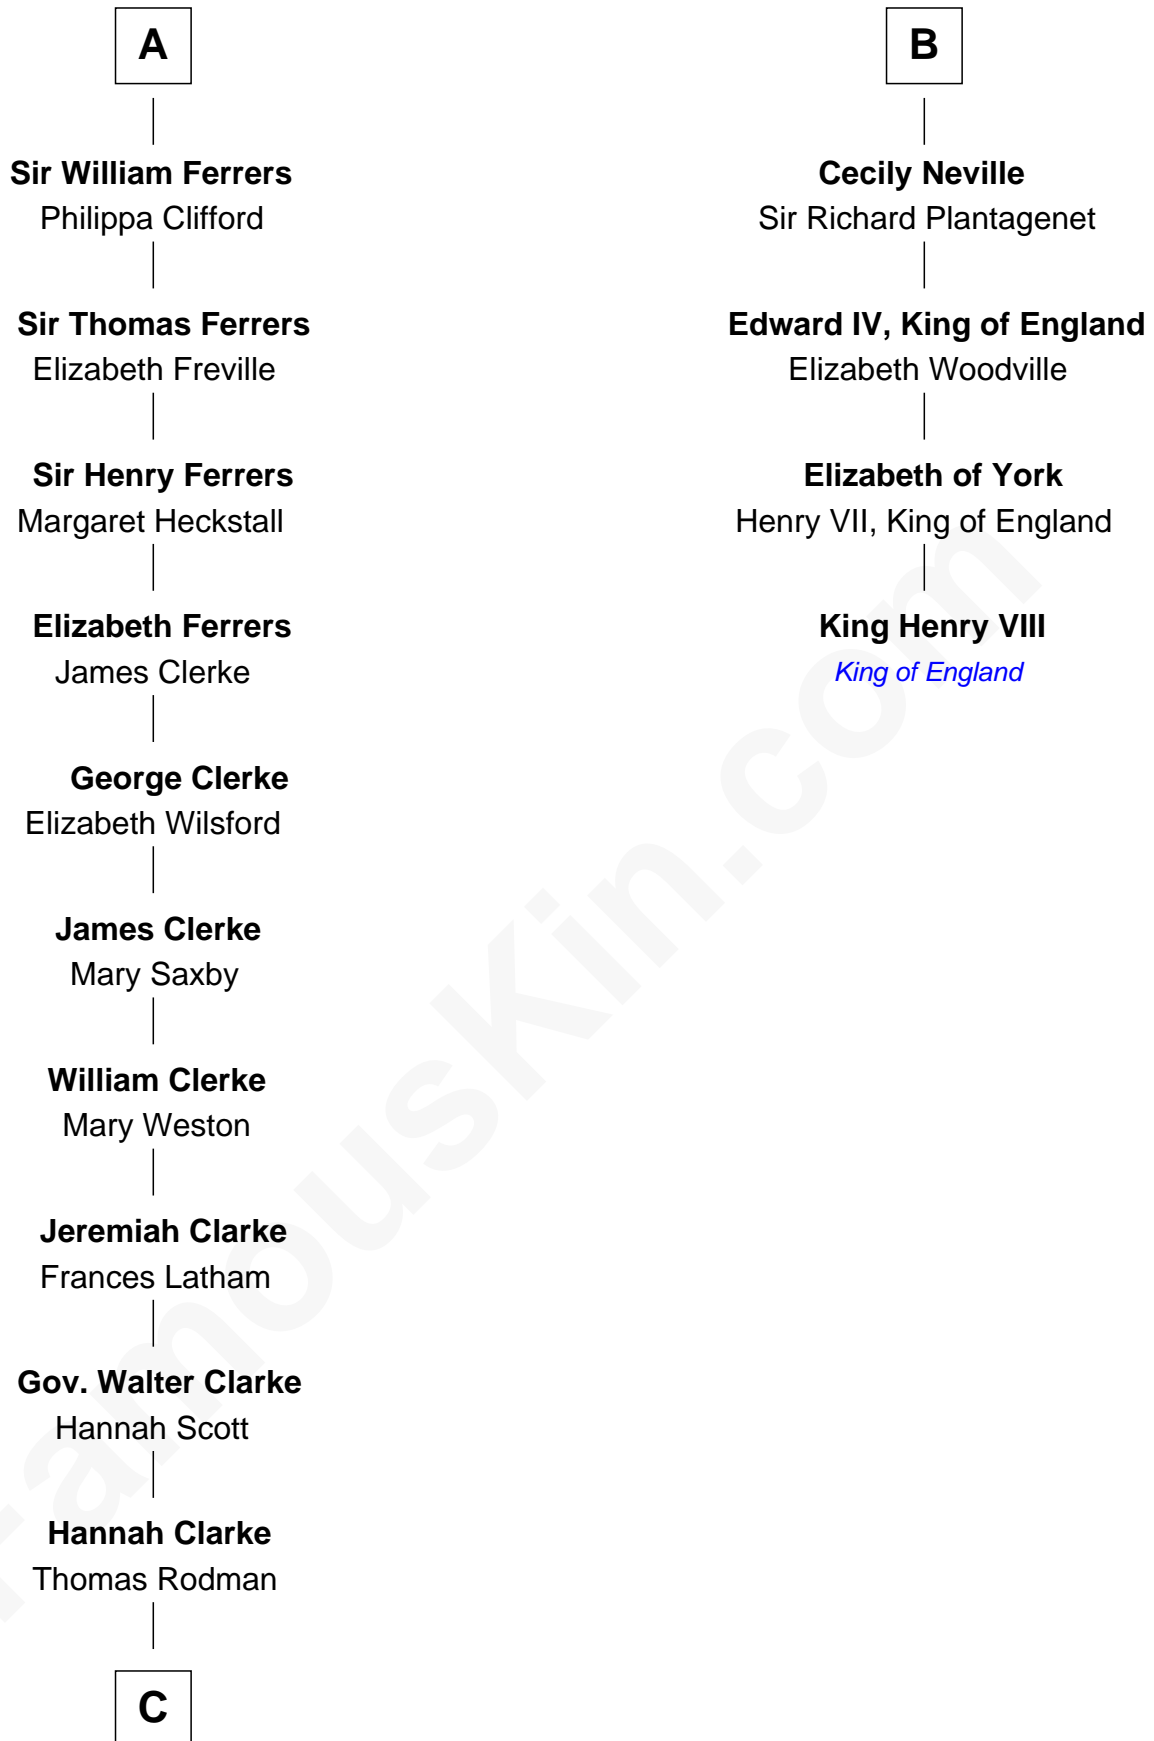

## Relationship Chart of

### Joseph Wharton

*Founder of the Wharton School of Business*

10th cousin 11 times removed of

**King Henry VIII**  
*King of England*

**Reginald de Braiose**

**C**

—  
**Samuel Rodman**

Mary Willett

—  
**Thomas Rodman**

Mary Borden

—  
**Hannah Rodman**

Samuel Rowland Fisher

—  
**Deborah Fisher**

William Wharton

—  
**Joseph Wharton**

*Founder, Wharton School of Business*