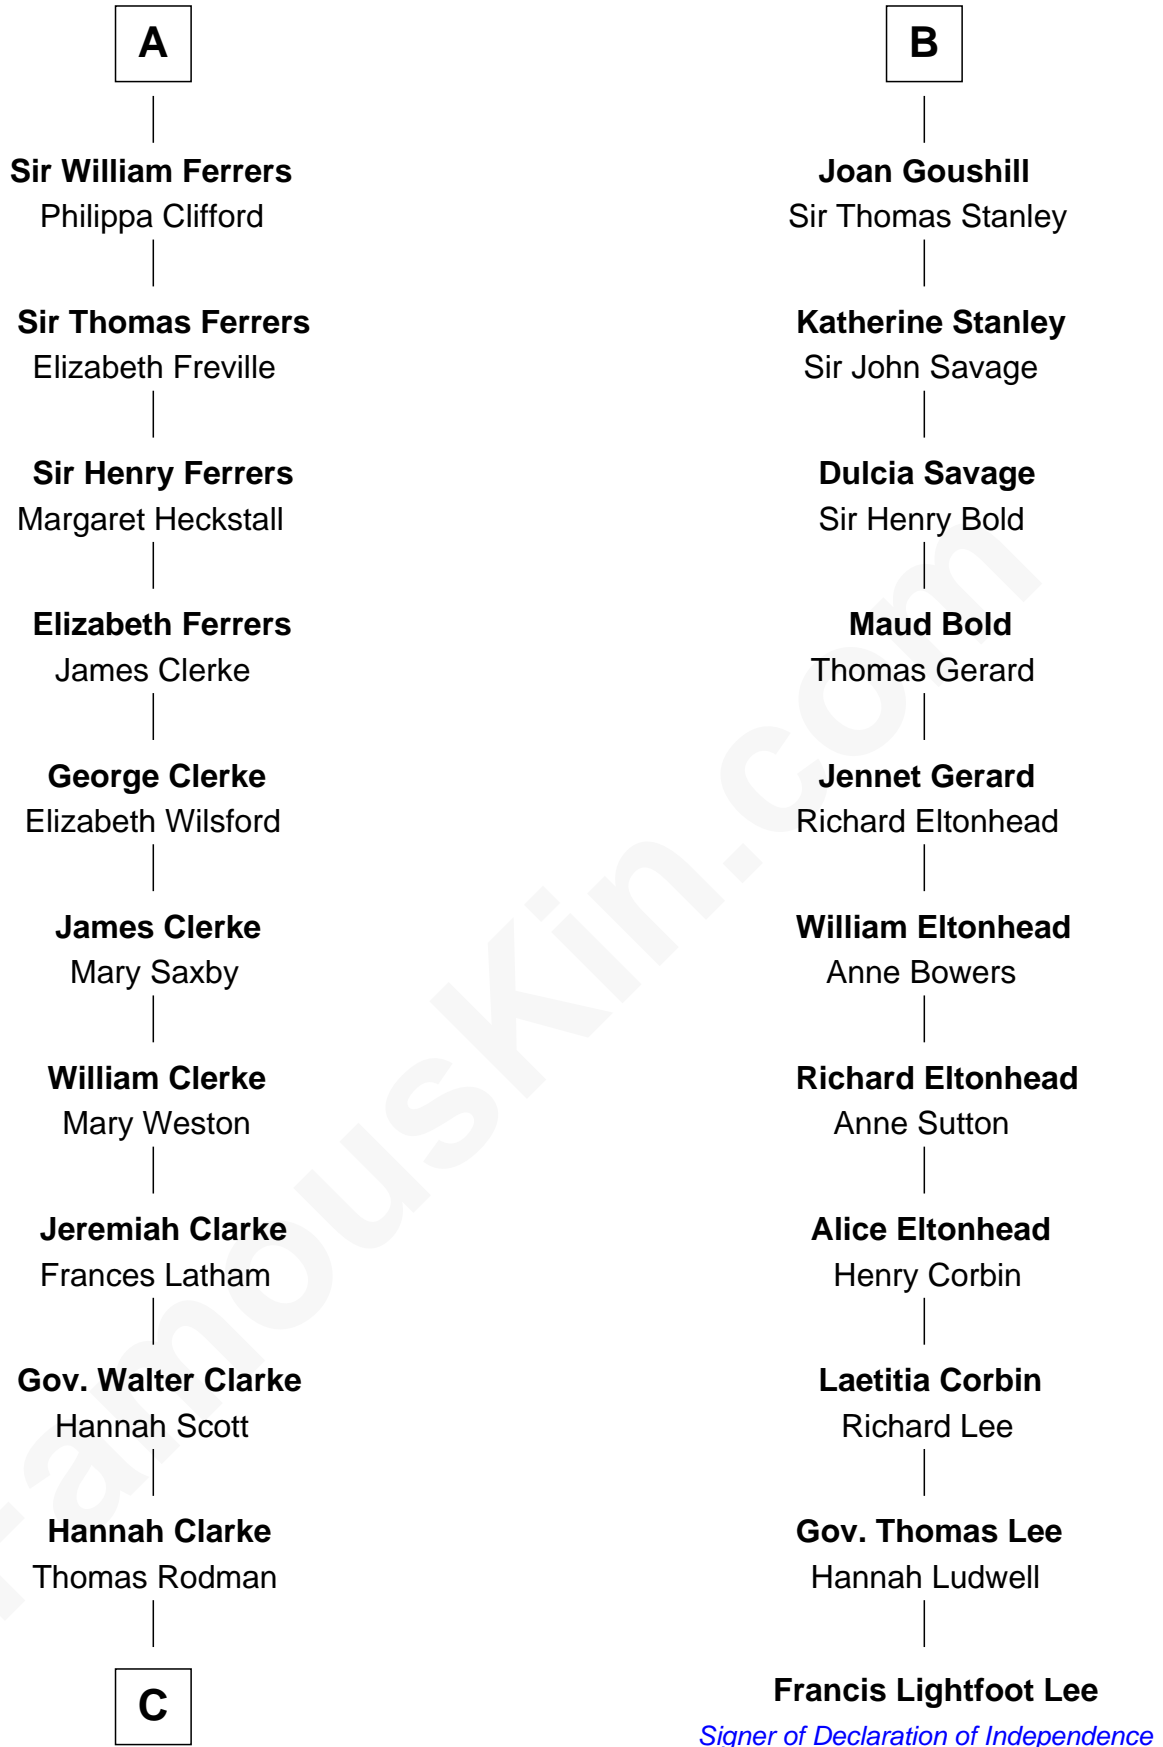

FamousKin.com

Relationship Chart of

Joseph Wharton

Founder of the Wharton School of Business

17th cousin 4 times removed of

Francis Lightfoot Lee

Signer of the Declaration of Independence

C

—
Samuel Rodman

Mary Willett

—
Thomas Rodman

Mary Borden

—
Hannah Rodman

Samuel Rowland Fisher

—
Deborah Fisher

William Wharton