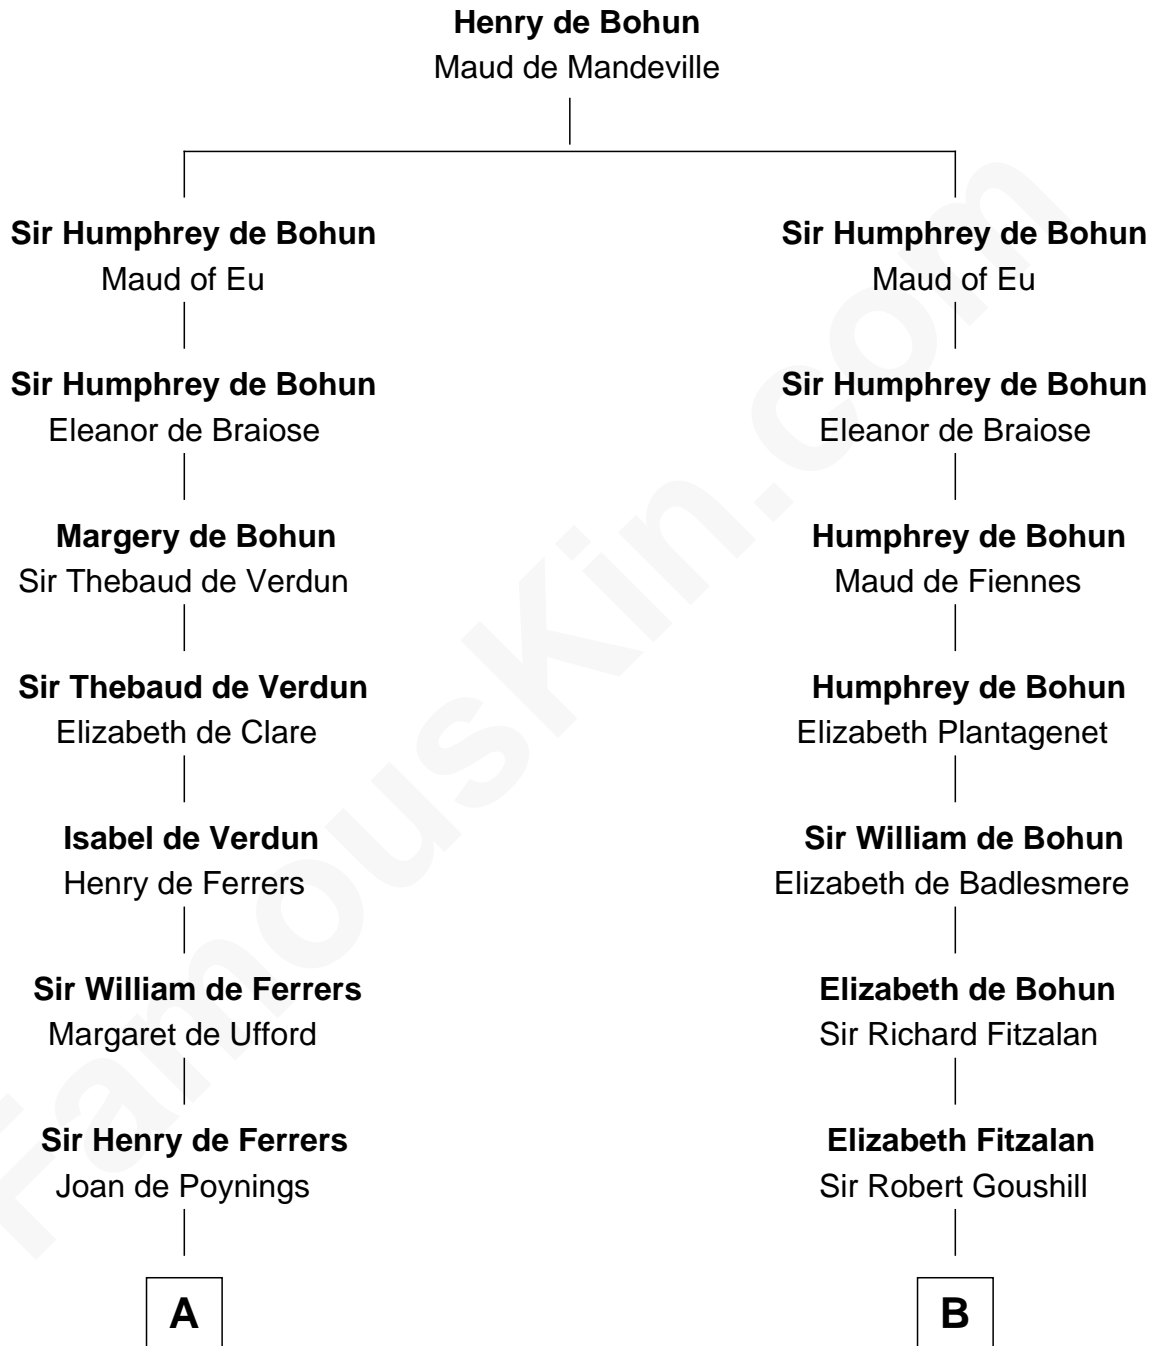

FamousKin.com

Relationship Chart of

Joseph Wharton

Founder of the Wharton School of Business

17th cousin 4 times removed of

Francis Lightfoot Lee

Signer of the Declaration of Independence

C

—
Samuel Rodman

Mary Willett

—
Thomas Rodman

Mary Borden

—
Hannah Rodman

Samuel Rowland Fisher

—
Deborah Fisher

William Wharton