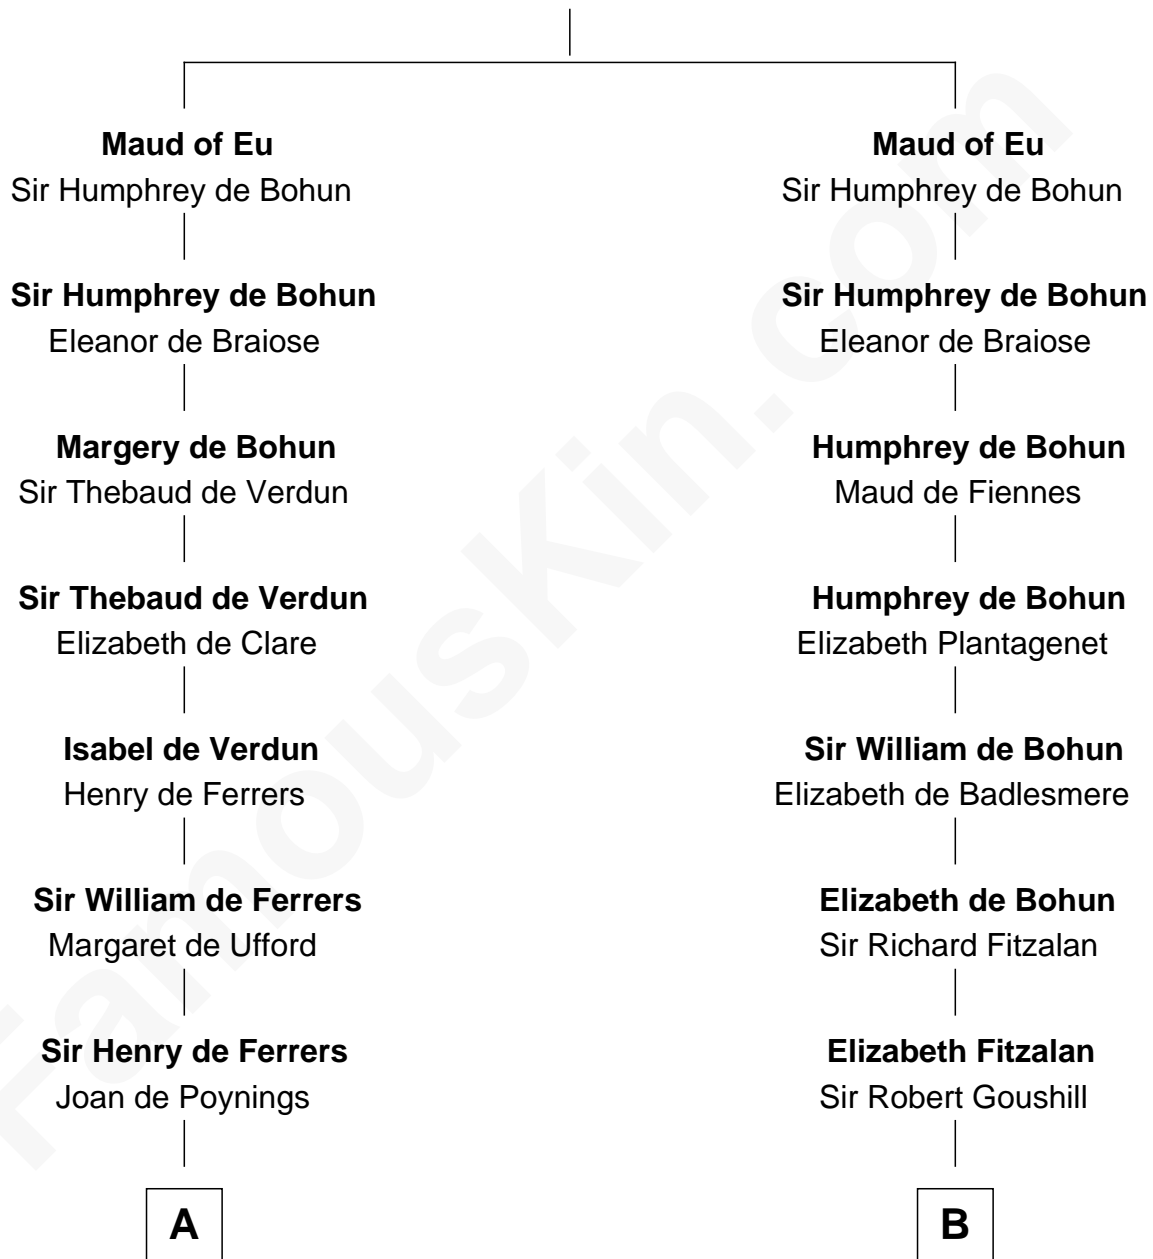

## Relationship Chart of

### Joseph Wharton

*Founder of the Wharton School of Business*

17th cousin 4 times removed of

### Francis Lightfoot Lee

*Signer of the Declaration of Independence*

**Raoul de Lusgnan**

Alice de Eu

**C**

—  
**Samuel Rodman**

Mary Willett

—  
**Thomas Rodman**

Mary Borden

—  
**Hannah Rodman**

Samuel Rowland Fisher

—  
**Deborah Fisher**

William Wharton

—  
**Joseph Wharton**

*Founder, Wharton School of Business*