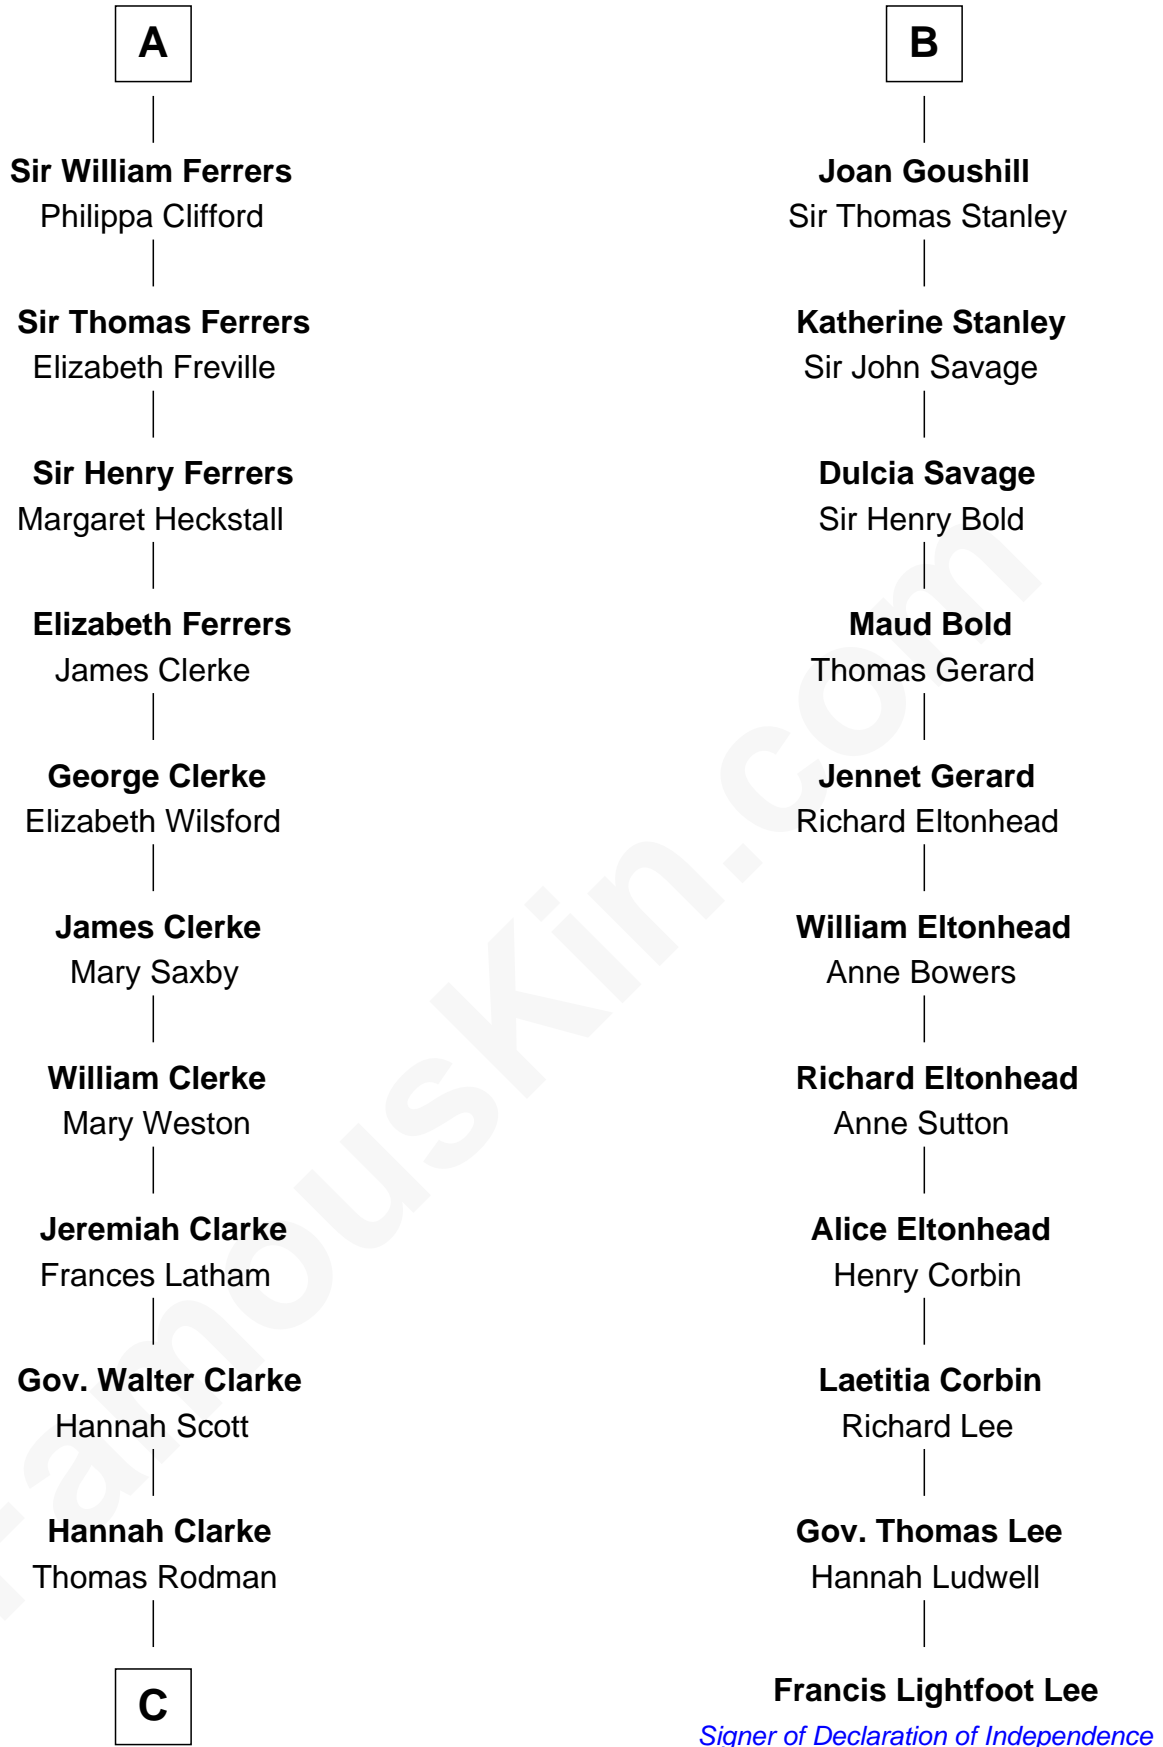

## Relationship Chart of

### Joseph Wharton

*Founder of the Wharton School of Business*

17th cousin 4 times removed of

### Francis Lightfoot Lee

*Signer of the Declaration of Independence*

**Raoul de Lusgnan**

Alice de Eu

**C**

—  
**Samuel Rodman**

Mary Willett

—  
**Thomas Rodman**

Mary Borden

—  
**Hannah Rodman**

Samuel Rowland Fisher

—  
**Deborah Fisher**

William Wharton

—  
**Joseph Wharton**

*Founder, Wharton School of Business*