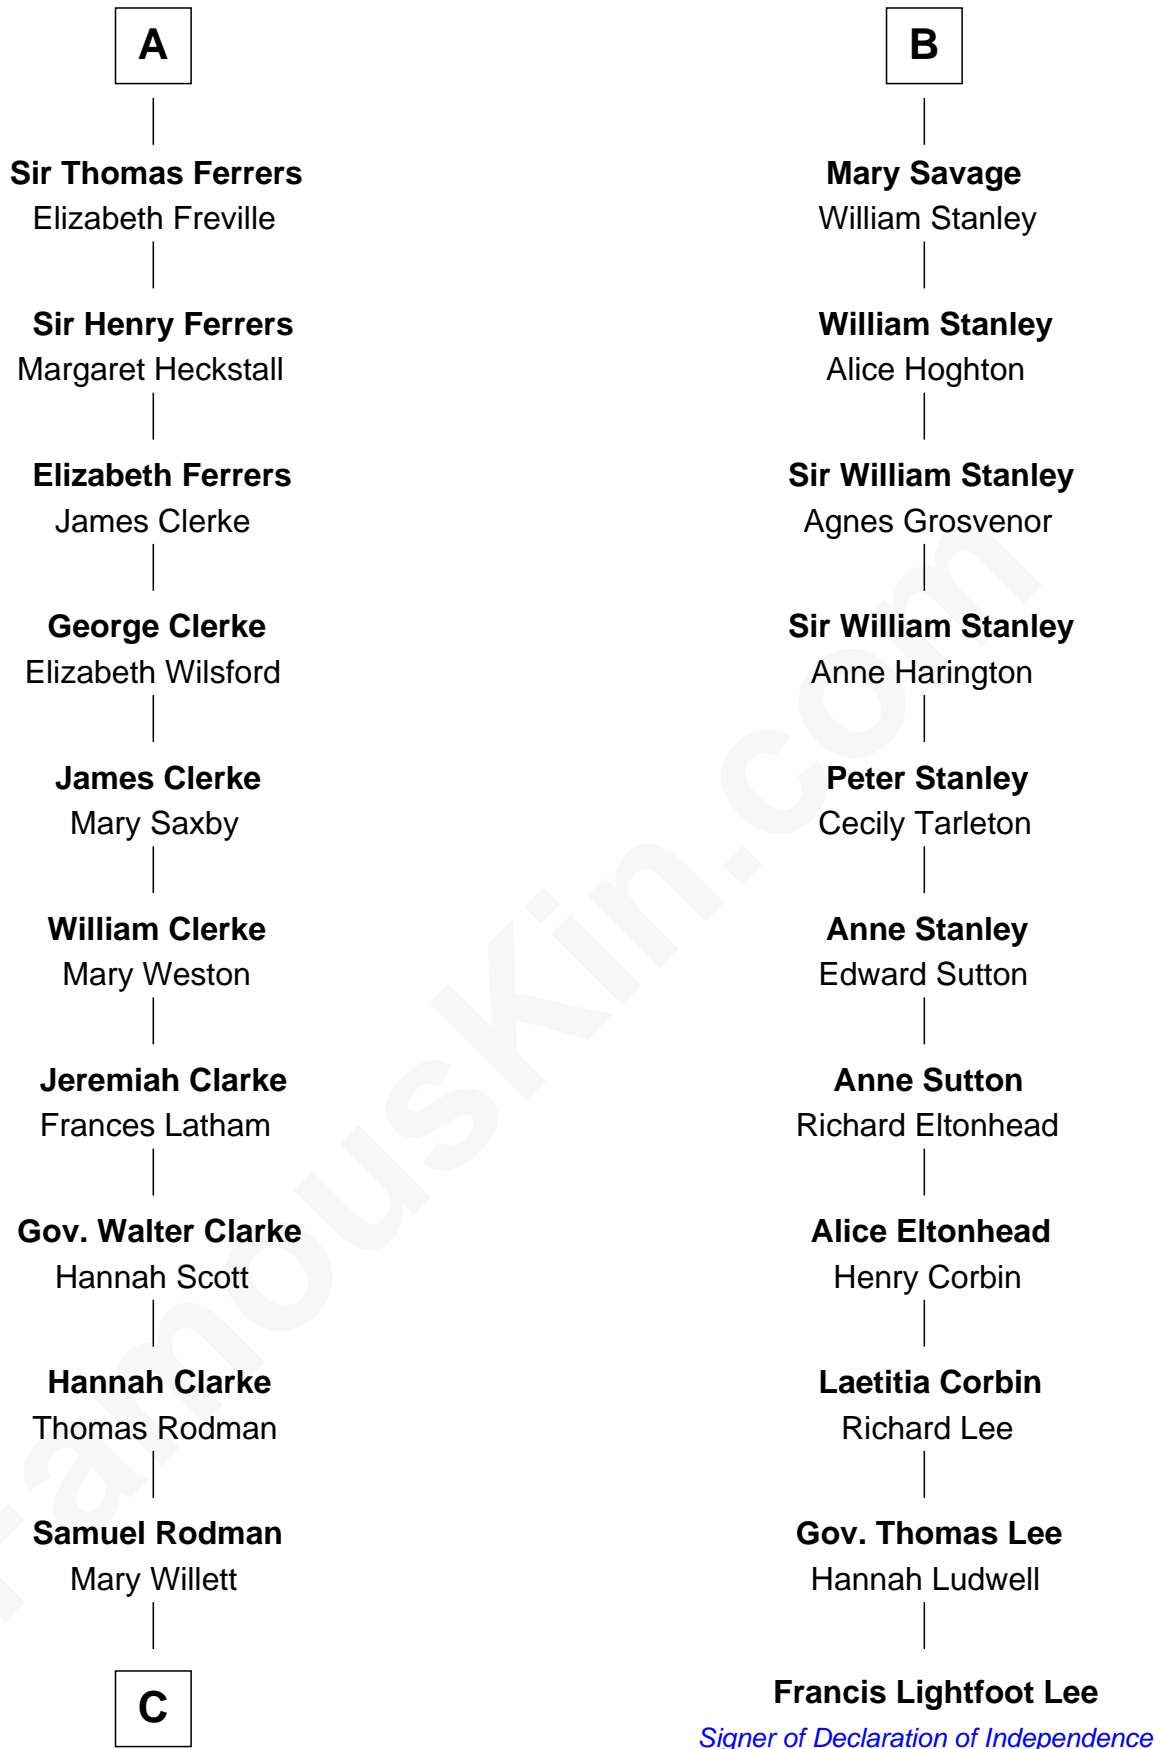

FamousKin.com

Relationship Chart of

Joseph Wharton

Founder of the Wharton School of Business

17th cousin 3 times removed of

Francis Lightfoot Lee

Signer of the Declaration of Independence

Sir Roger de Quincy

Ellen de Quincy

Alan la Zouche

Sir Roger la Zouche

Ela Longespee

Sir Alan la Zouche

Eleanor de Segrave

Maude la Zouche

Sir Robert de Holland

Maude de Holland

Sir Thomas de Swinerton

Sir Robert de Swinerton

Elizabeth de Beke

Maud de Swinerton

Sir John Savage

B

C

—
Thomas Rodman

Mary Borden

—
Hannah Rodman

Samuel Rowland Fisher

—
Deborah Fisher

William Wharton

—
Joseph Wharton

Founder, Wharton School of Business