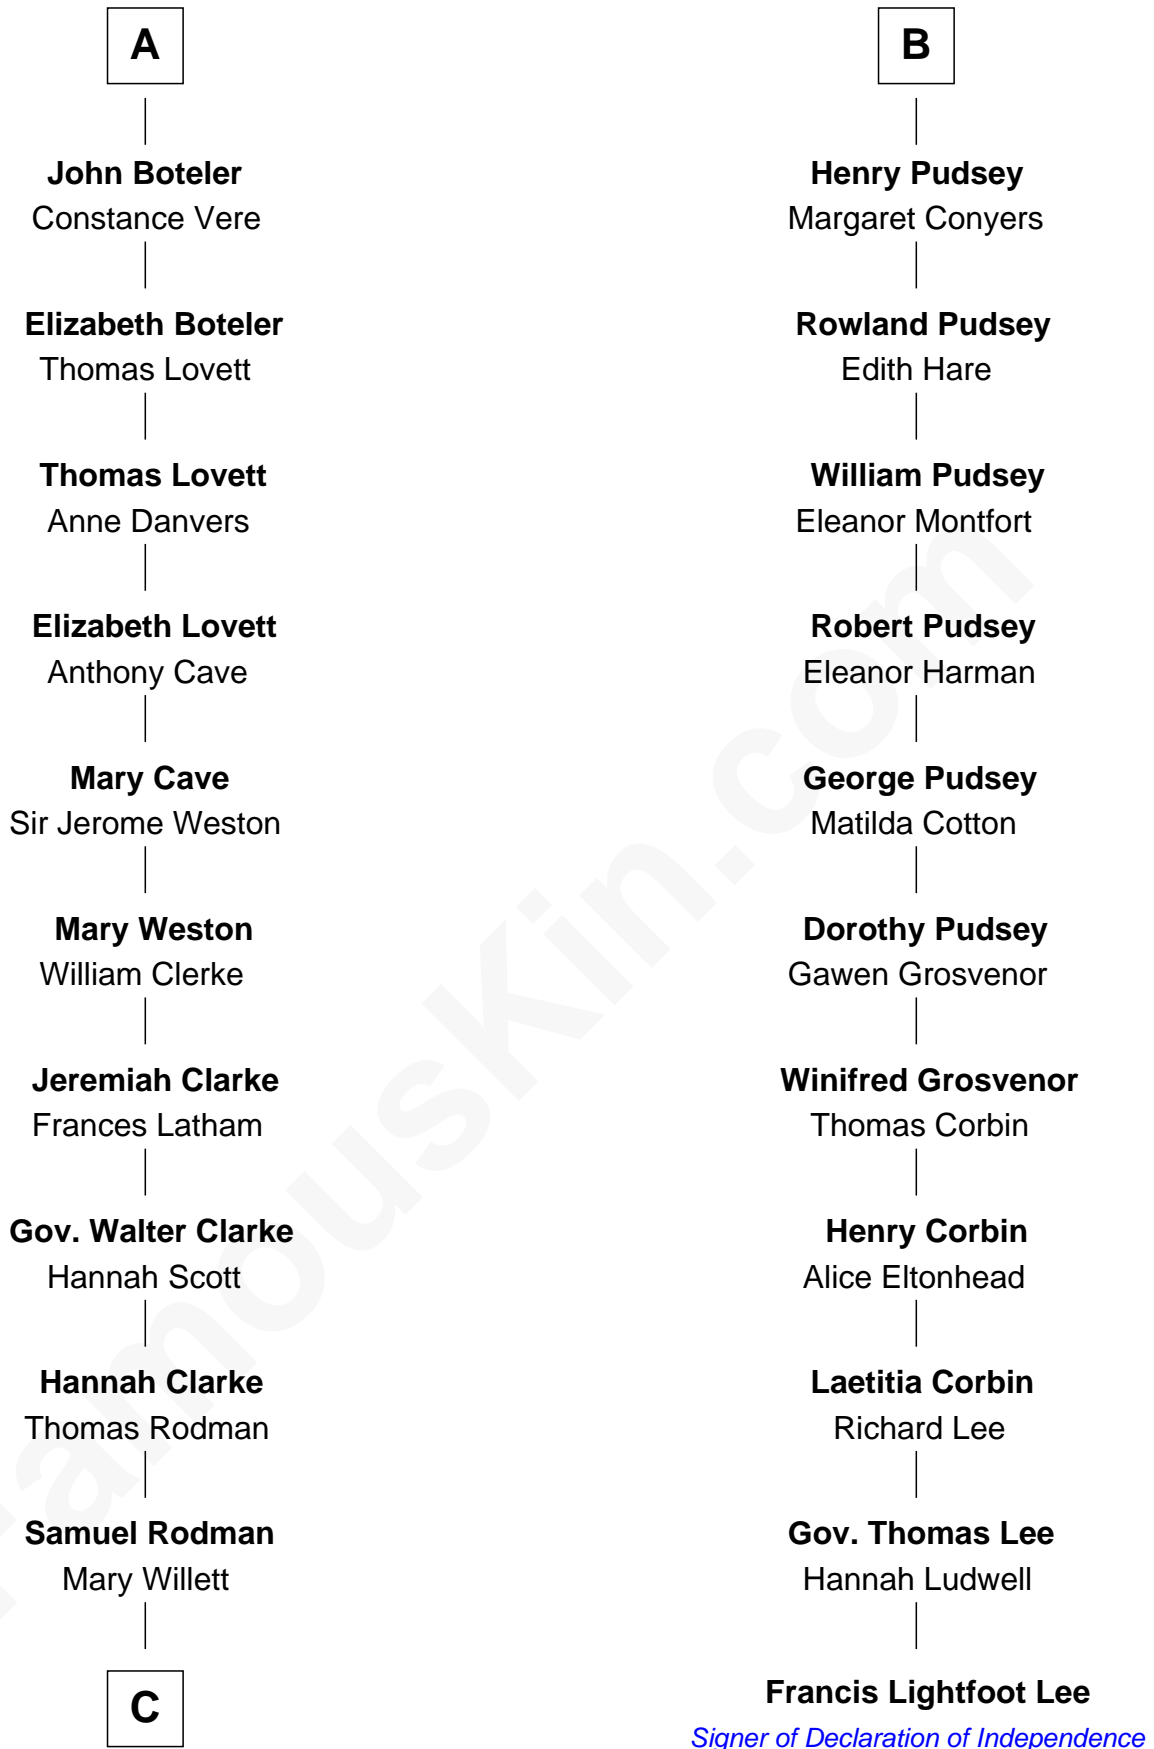

### Joseph Wharton

*Founder of the Wharton School of Business*

17th cousin 3 times removed of

**Eleanor le Strange**  
Sir Reynold de Grey

**Ida Grey**  
John Cokayne

**Elizabeth Cokayne**  
Sir Philip le Boteler

**Philip Boteler**  
Isabel Willoughby

**A**

**Margaret de Oddingseles**

Sir John de Grey

**Sir John Grey**  
Avice Marmion

**Sir Robert Grey**  
Lora de St. Quintin

**Elizabeth Grey**  
Henry FitzHugh

**Eleanor Fitzhugh**  
Sir Thomas Tunstall

**Margaret Tunstall**  
Sir Ralph Pudsey

**Sir John Pudsey**  
Grace Hamerton

**B**

**C**

—  
**Thomas Rodman**

Mary Borden  
—

**Hannah Rodman**

Samuel Rowland Fisher  
—

**Deborah Fisher**

William Wharton  
—