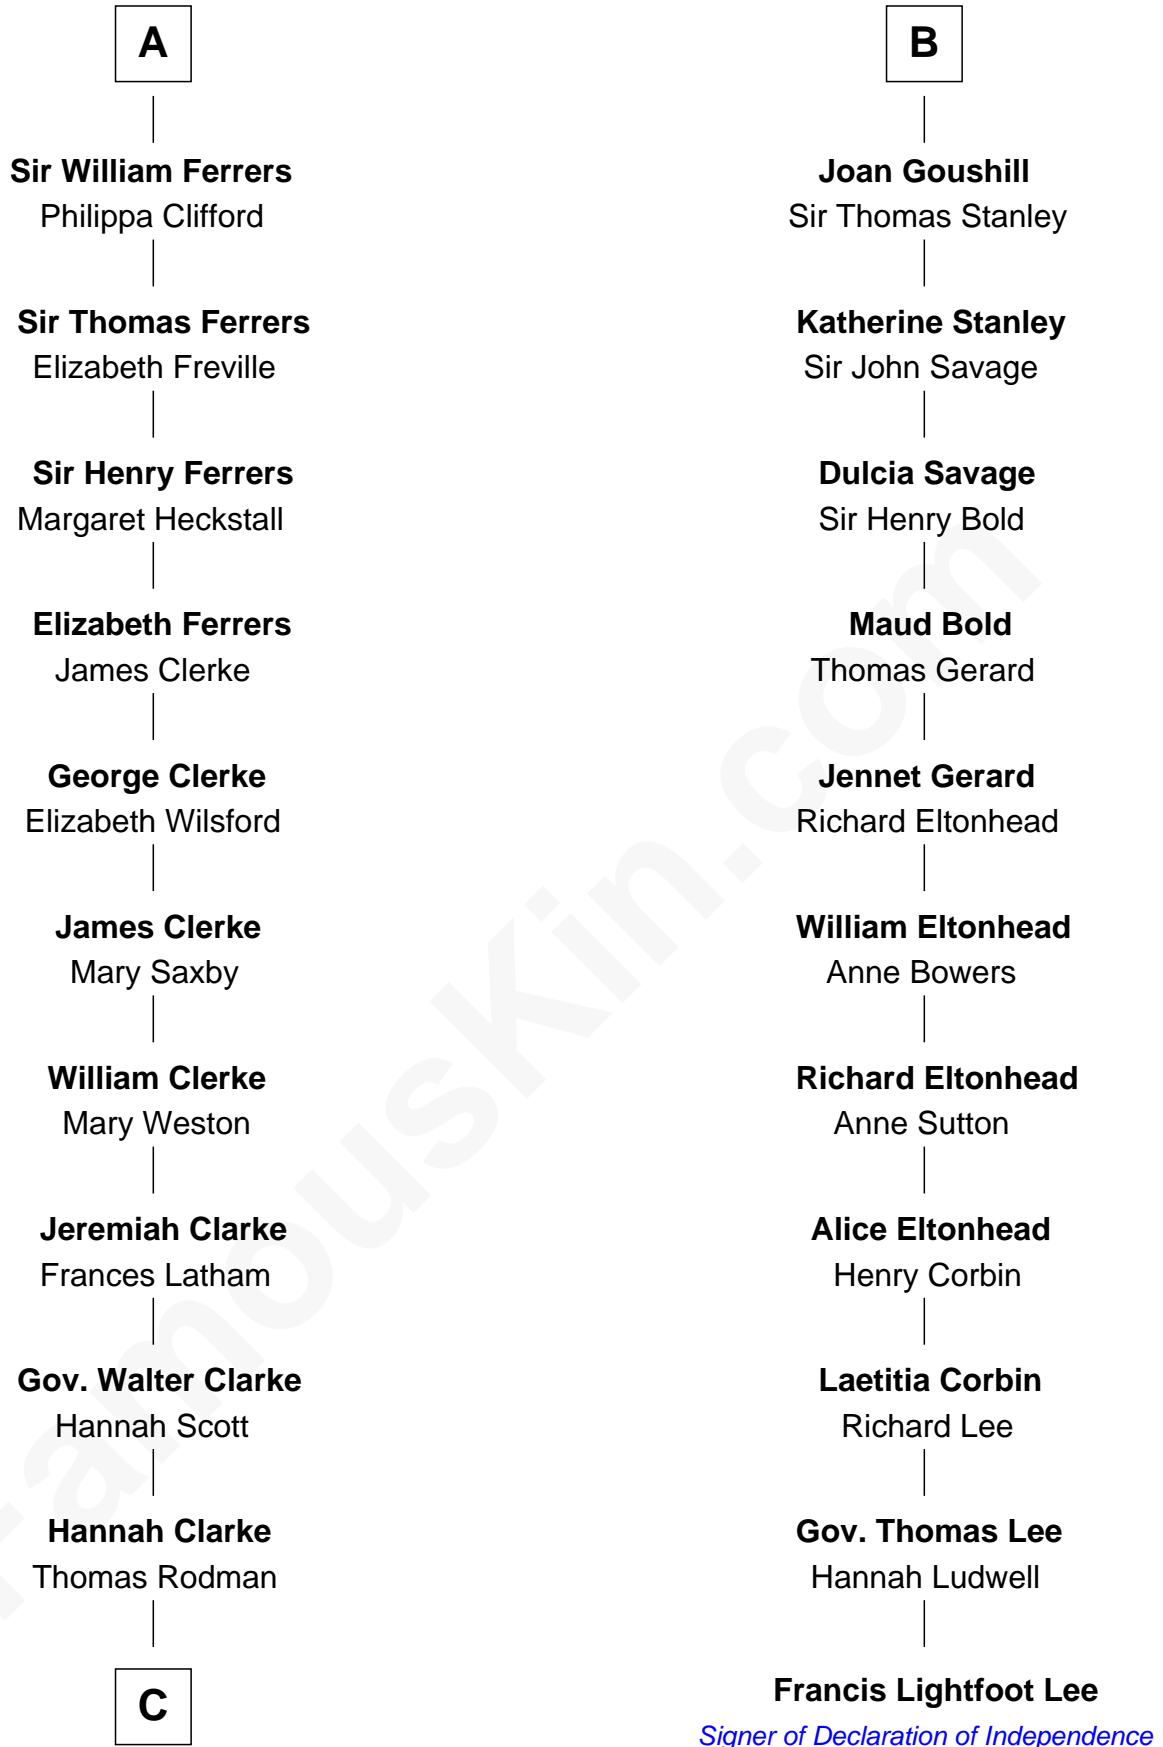

## Relationship Chart of

### Joseph Wharton

*Founder of the Wharton School of Business*

17th cousin 4 times removed of

### Francis Lightfoot Lee

*Signer of the Declaration of Independence*

**Reginald de Braiose**

**C**

—  
**Samuel Rodman**

Mary Willett

—  
**Thomas Rodman**

Mary Borden

—  
**Hannah Rodman**

Samuel Rowland Fisher

—  
**Deborah Fisher**

William Wharton

—  
**Joseph Wharton**

*Founder, Wharton School of Business*

FamousKin.com