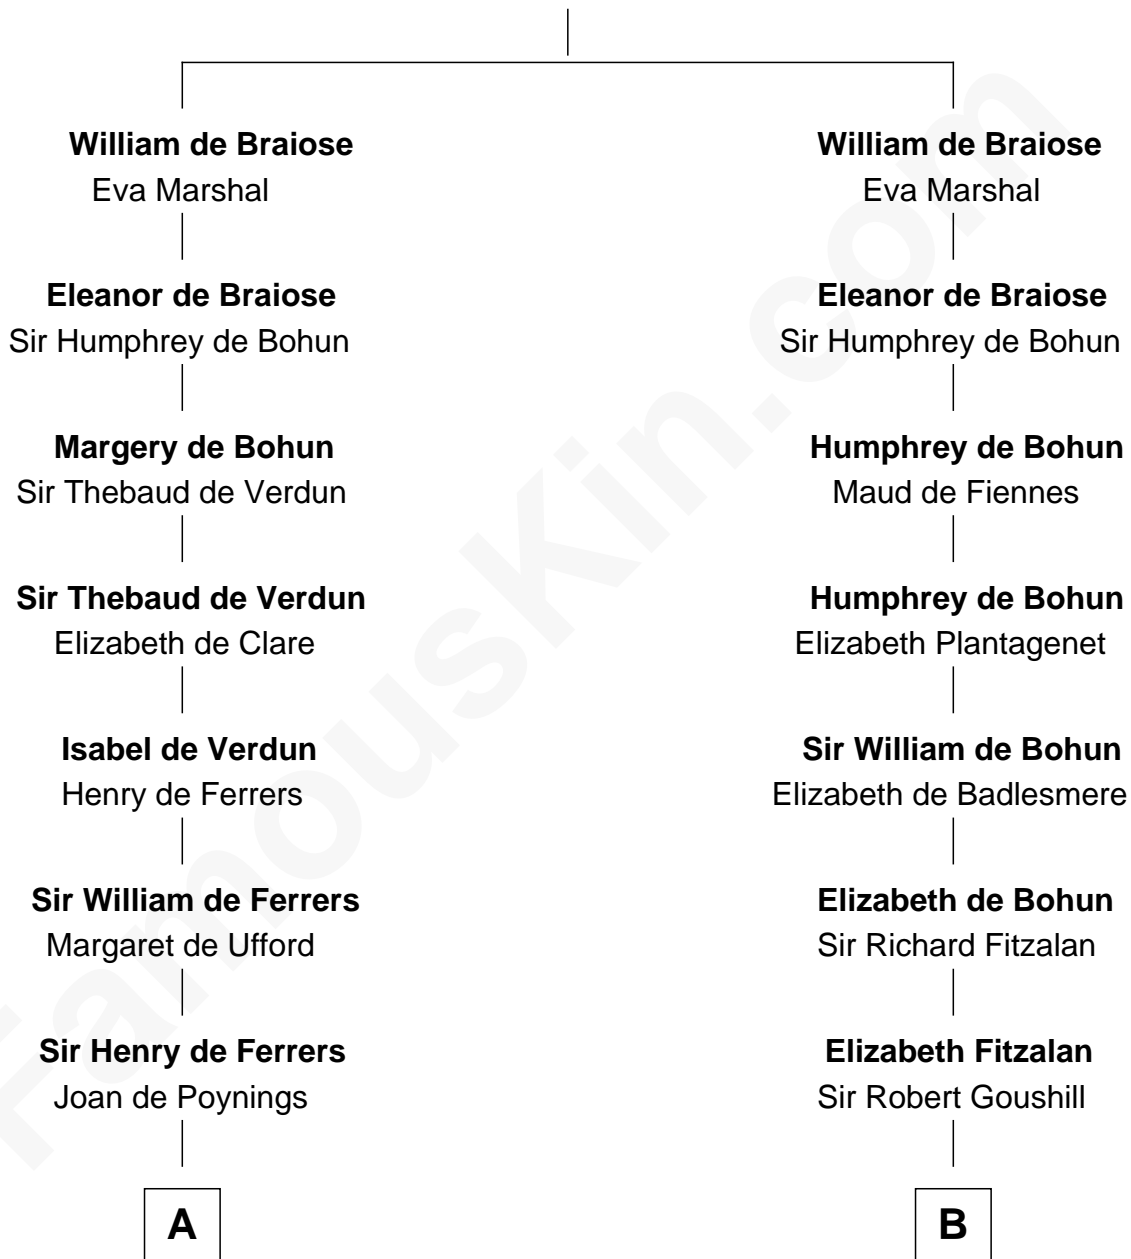

## Relationship Chart of

### Joseph Wharton

*Founder of the Wharton School of Business*

17th cousin 4 times removed of

### Francis Lightfoot Lee

*Signer of the Declaration of Independence*

**Reginald de Braiose**

**C**

—  
**Samuel Rodman**

Mary Willett

—  
**Thomas Rodman**

Mary Borden

—  
**Hannah Rodman**

Samuel Rowland Fisher

—  
**Deborah Fisher**

William Wharton

—  
**Joseph Wharton**

*Founder, Wharton School of Business*

FamousKin.com