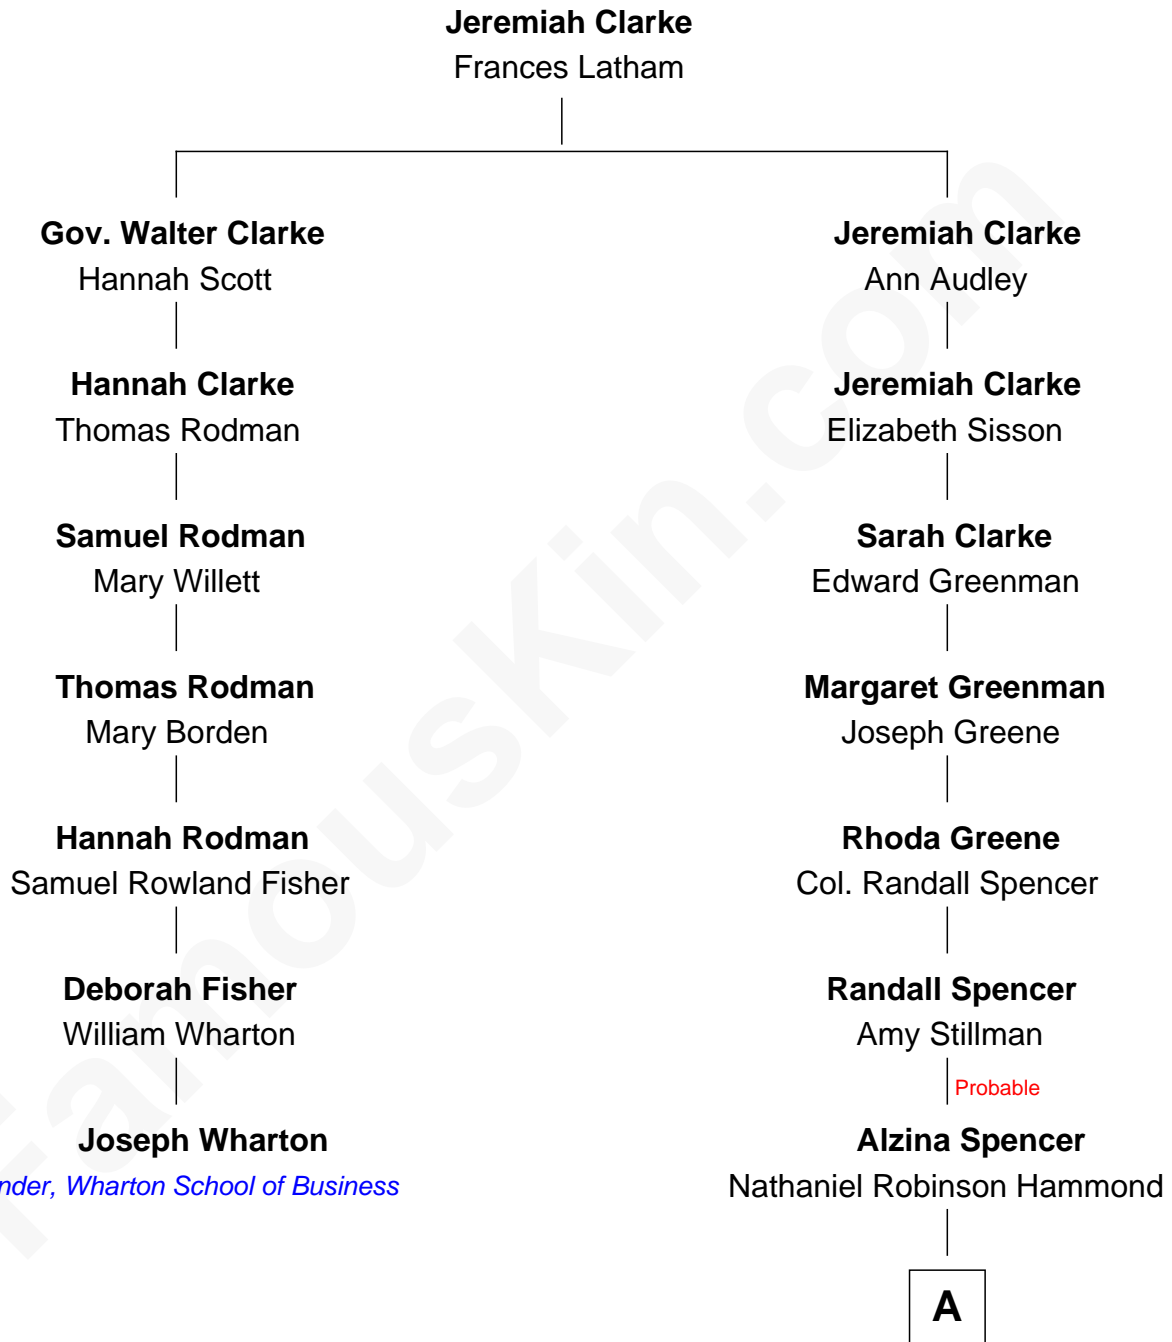

FamousKin.com

Relationship Chart of

Joseph Wharton

Founder of the Wharton School of Business

6th cousin 6 times removed of

Amy Adams
Movie Actress

A

Milton Datus Hammond

Emeline Tibbitts

Levi Parley Hammond

Annie Elizabeth Baer

Grant Levi Hammond

Rita Otterbeck

Colleen Hammond

Joseph Hugh Hicken

Kathryn Hicken