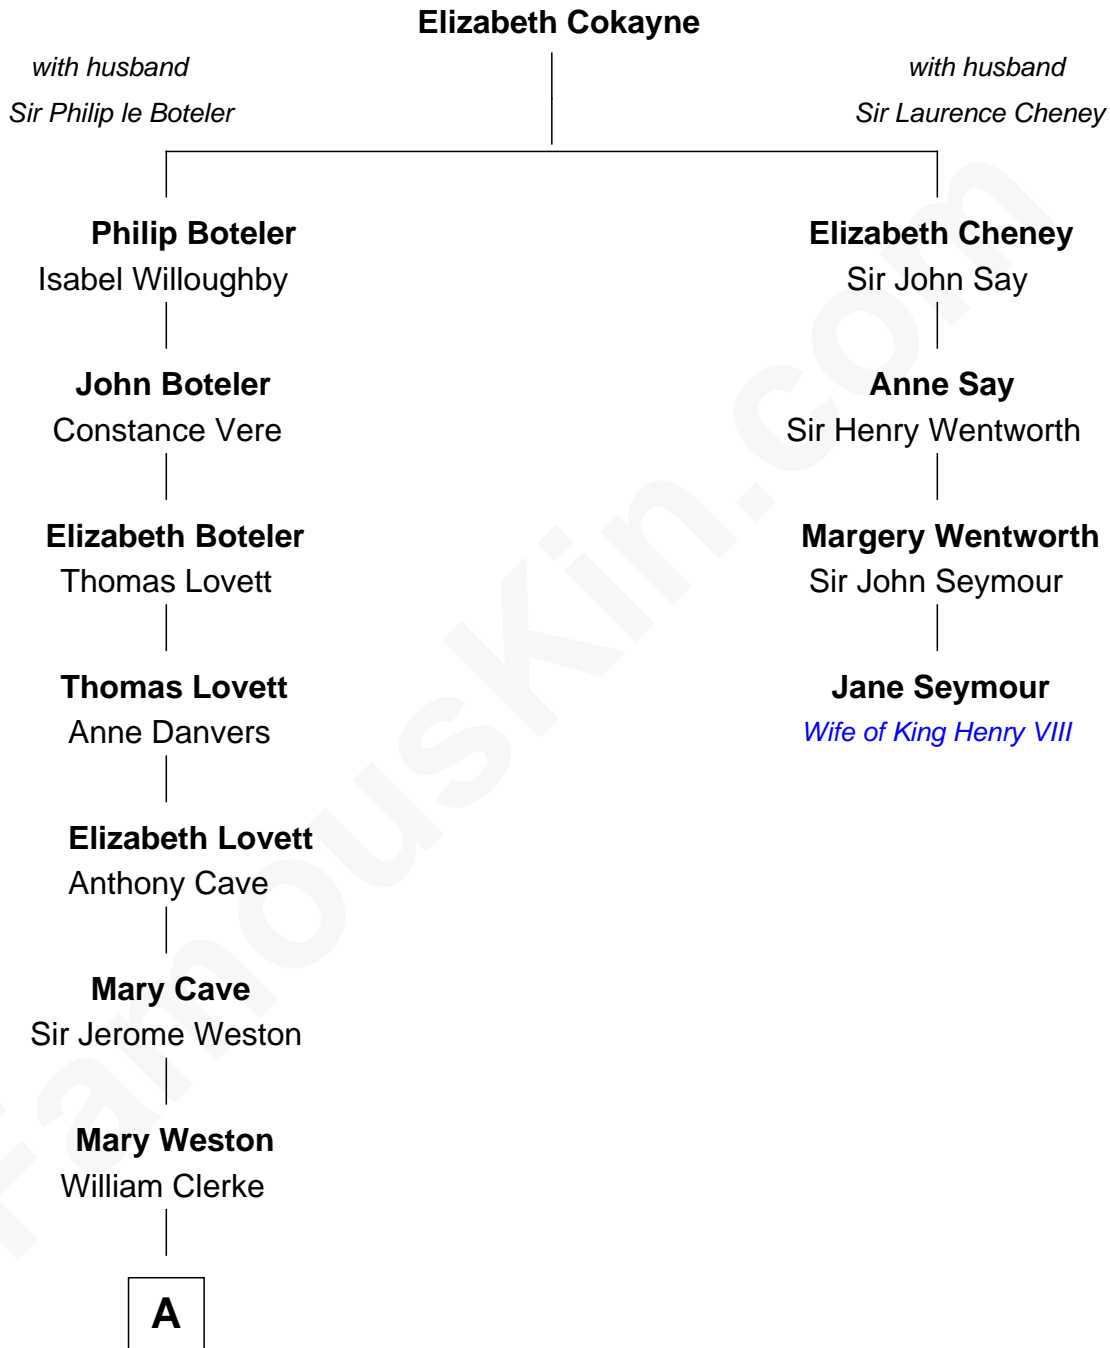

FamousKin.com

Relationship Chart of

Joseph Wharton

Founder of the Wharton School of Business

3rd cousin 11 times removed of

Jane Seymour

3rd Wife of King Henry VIII

A

Jeremiah Clarke

Frances Latham

Gov. Walter Clarke

Hannah Scott

Hannah Clarke

Thomas Rodman

Samuel Rodman

Mary Willett