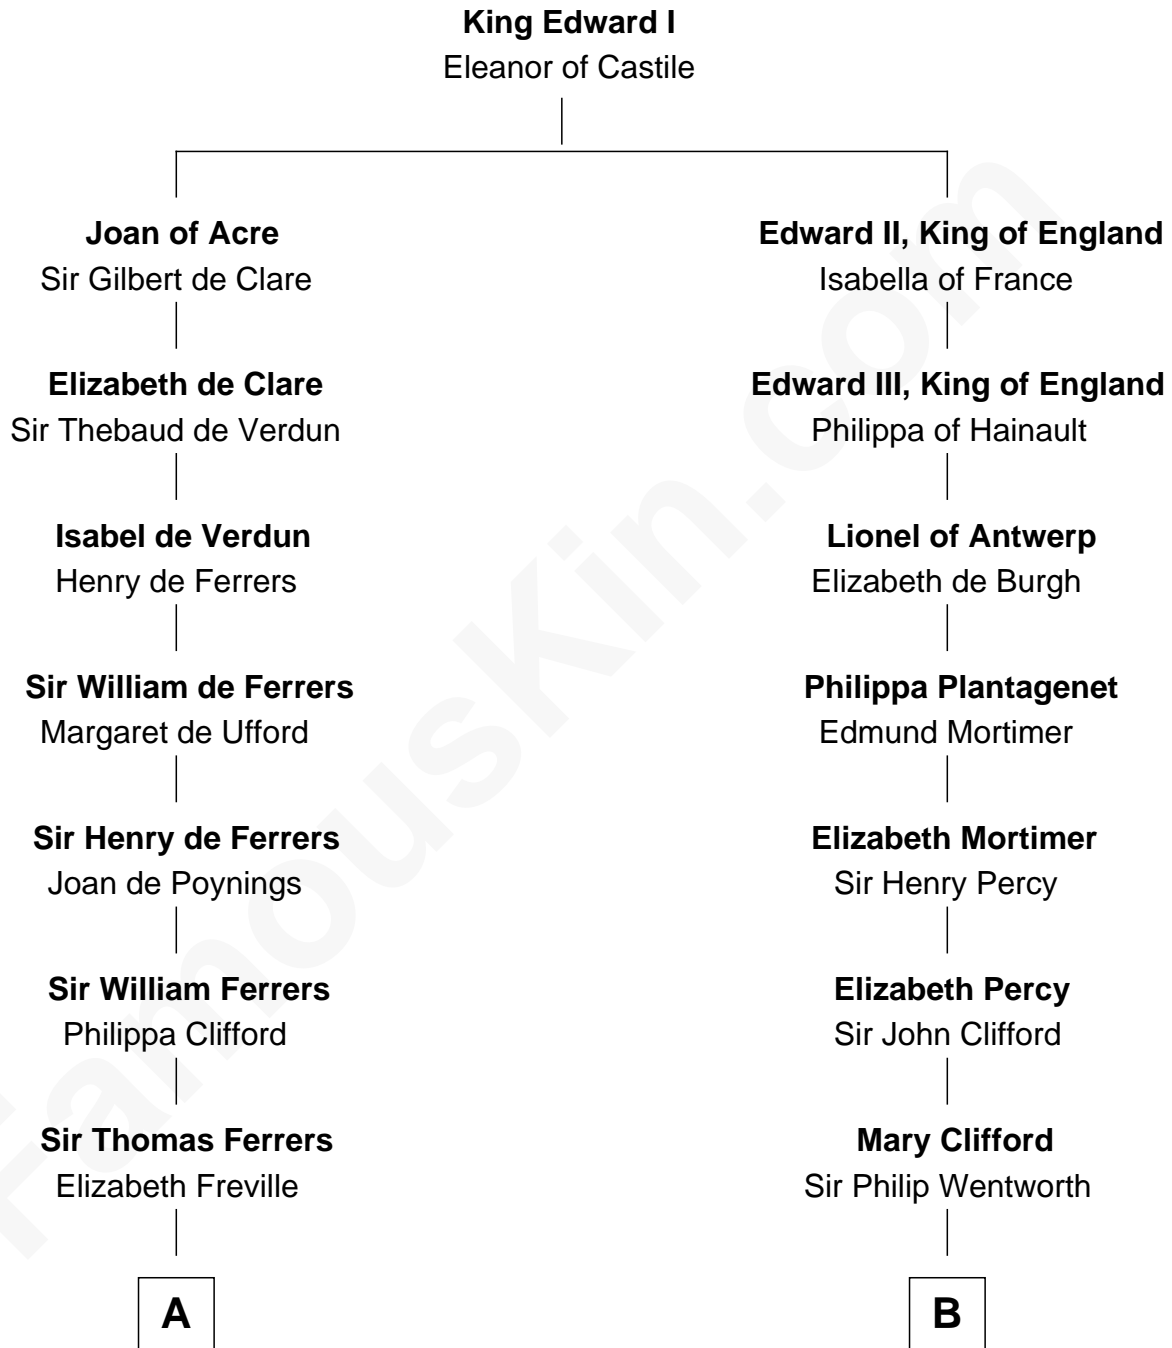

FamousKin.com

Relationship Chart of

Joseph Wharton

Founder of the Wharton School of Business

9th cousin 10 times removed of

Jane Seymour

3rd Wife of King Henry VIII

C

—
Hannah Rodman
Samuel Rowland Fisher

—
Deborah Fisher
William Wharton

—
Joseph Wharton
Founder, Wharton School of Business

FamousKin.com