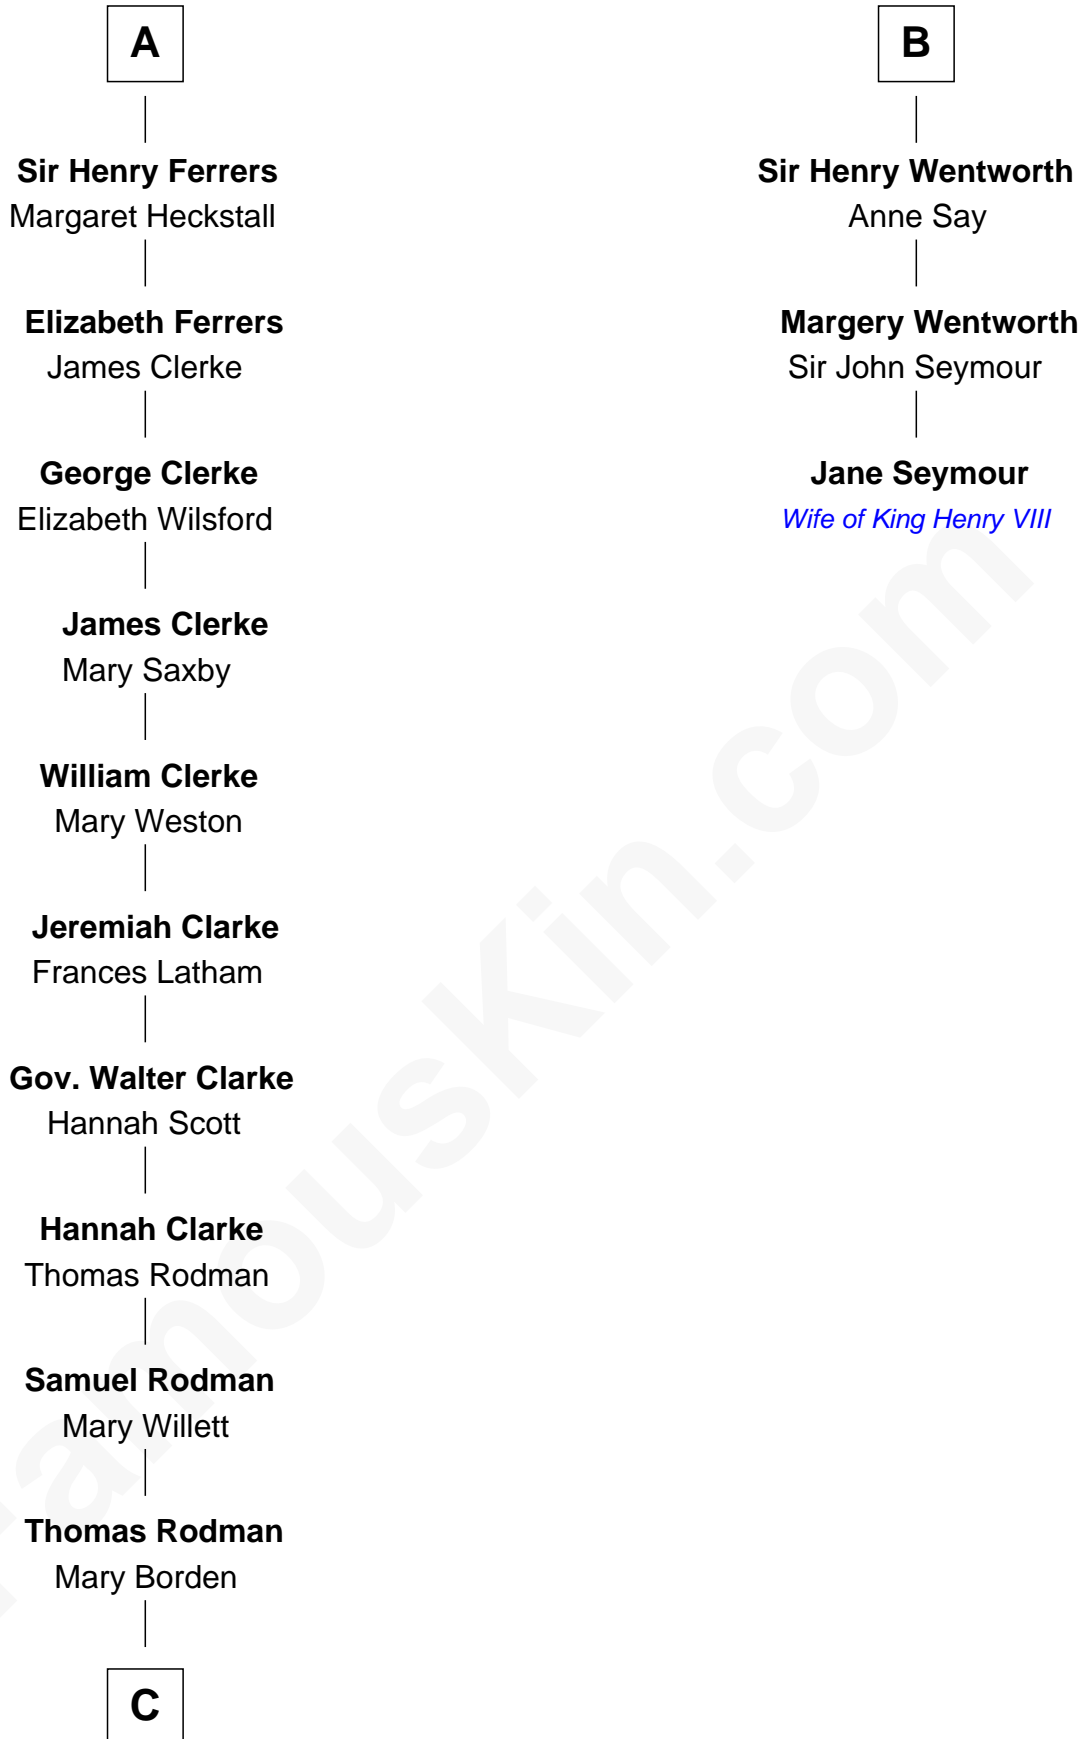

FamousKin.com

Relationship Chart of

Joseph Wharton

Founder of the Wharton School of Business

9th cousin 10 times removed of

Jane Seymour

3rd Wife of King Henry VIII

C

—
Hannah Rodman
Samuel Rowland Fisher

—
Deborah Fisher
William Wharton

—
Joseph Wharton
Founder, Wharton School of Business

FamousKin.com