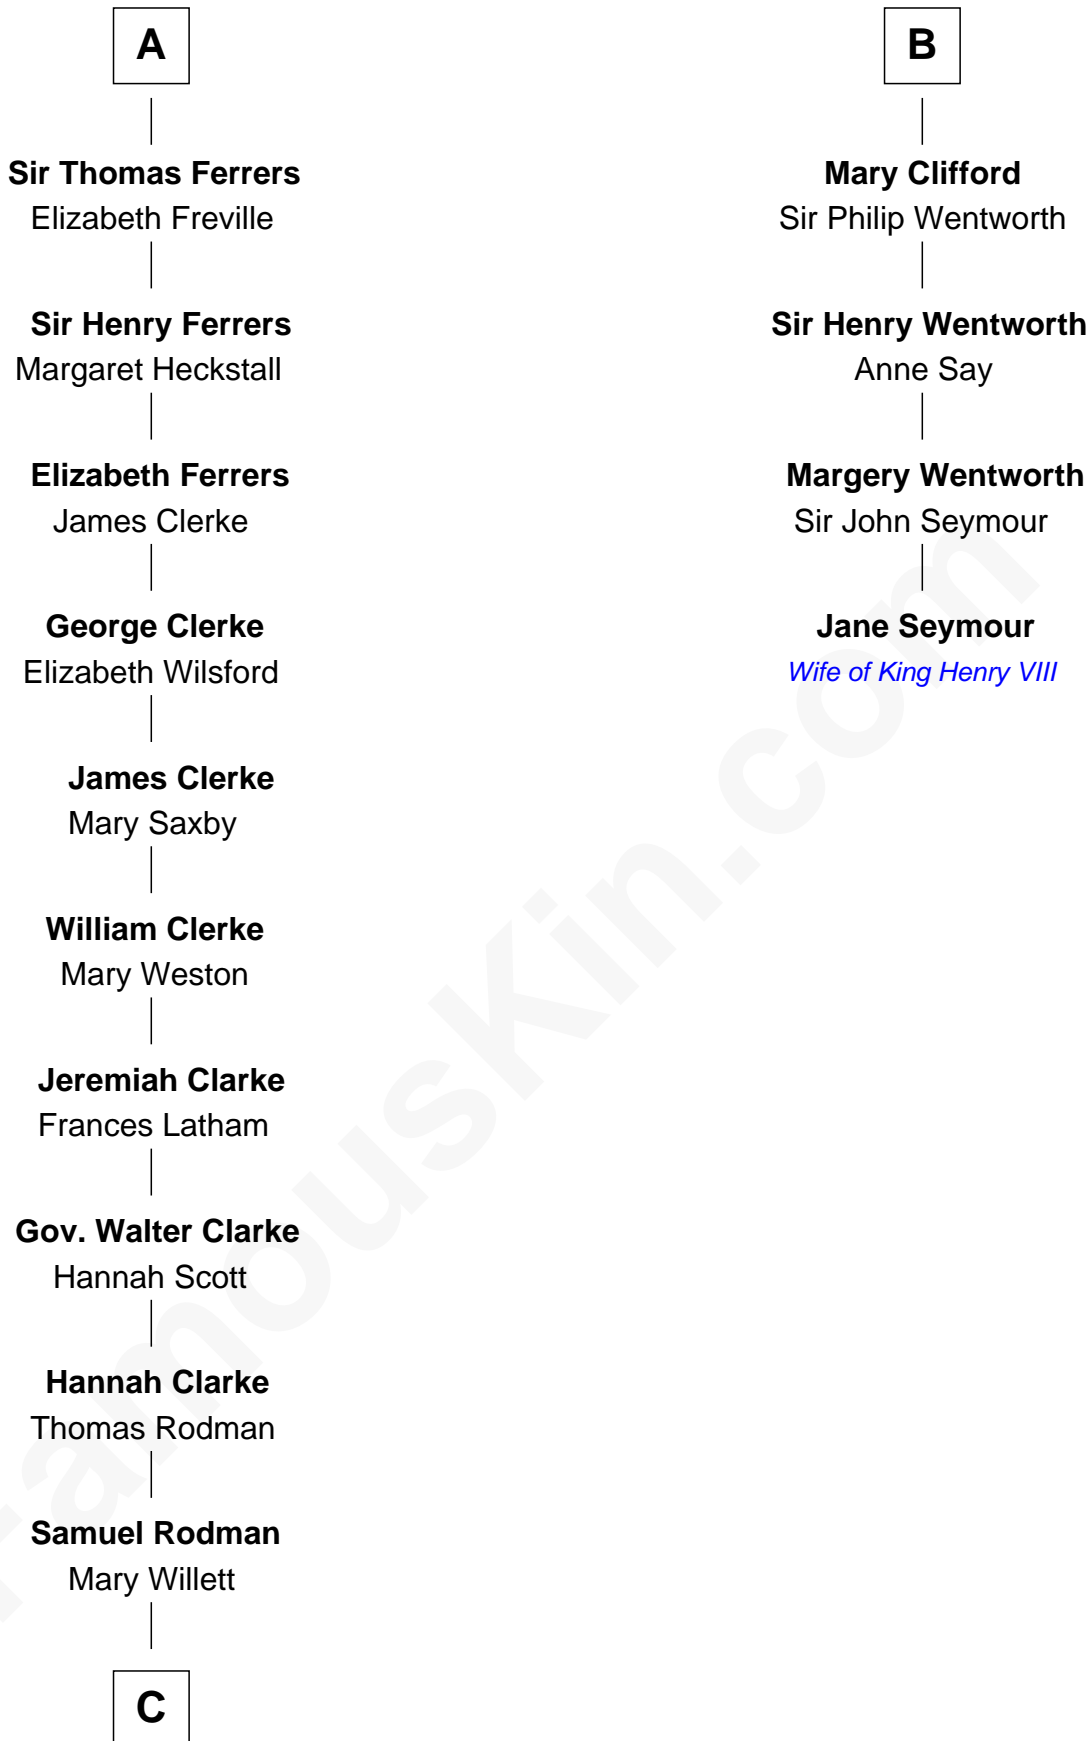

FamousKin.com

Relationship Chart of

Joseph Wharton

Founder of the Wharton School of Business

10th cousin 10 times removed of

Jane Seymour

3rd Wife of King Henry VIII

C

—
Thomas Rodman

Mary Borden

—
Hannah Rodman

Samuel Rowland Fisher

—
Deborah Fisher

William Wharton

—
Joseph Wharton

Founder, Wharton School of Business