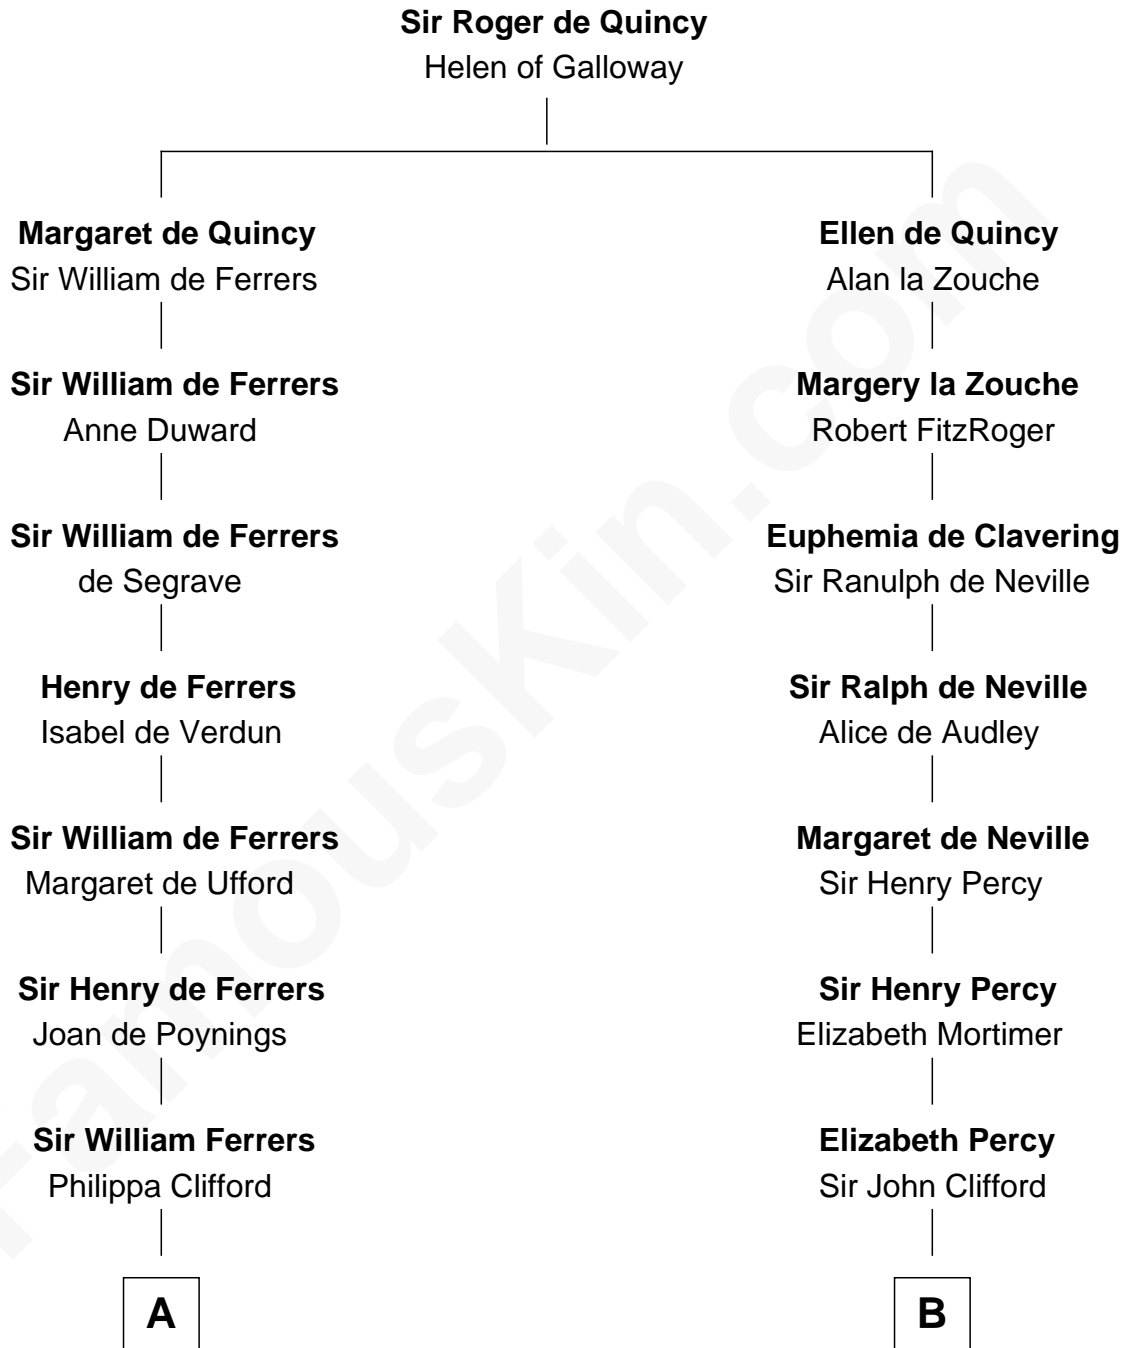

FamousKin.com

Relationship Chart of

Joseph Wharton

Founder of the Wharton School of Business

10th cousin 10 times removed of

Jane Seymour

3rd Wife of King Henry VIII

C

—
Thomas Rodman

Mary Borden

—
Hannah Rodman

Samuel Rowland Fisher

—
Deborah Fisher

William Wharton

—
Joseph Wharton

Founder, Wharton School of Business