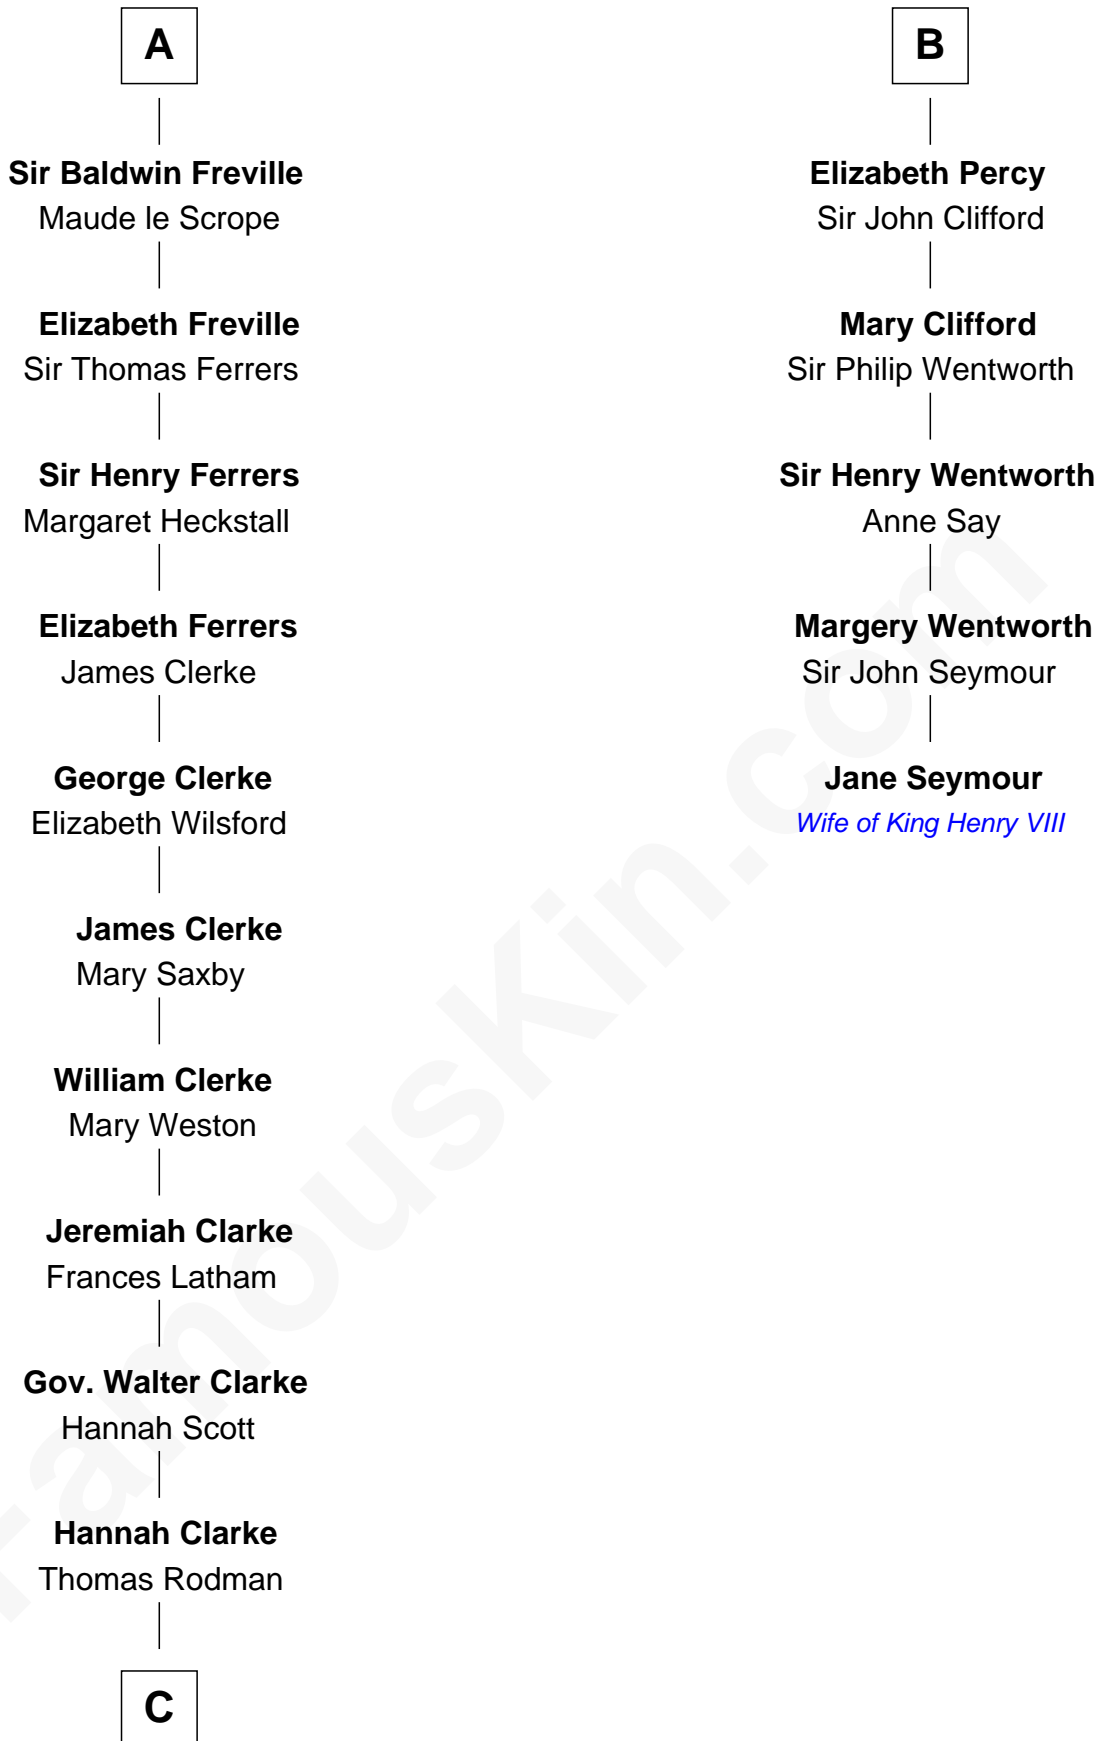

FamousKin.com

Relationship Chart of

Joseph Wharton

Founder of the Wharton School of Business

11th cousin 10 times removed of

Jane Seymour

3rd Wife of King Henry VIII

William FitzPatrick
Eleonore de Vitre

C

—
Samuel Rodman

Mary Willett

—
Thomas Rodman

Mary Borden

—
Hannah Rodman

Samuel Rowland Fisher

—
Deborah Fisher