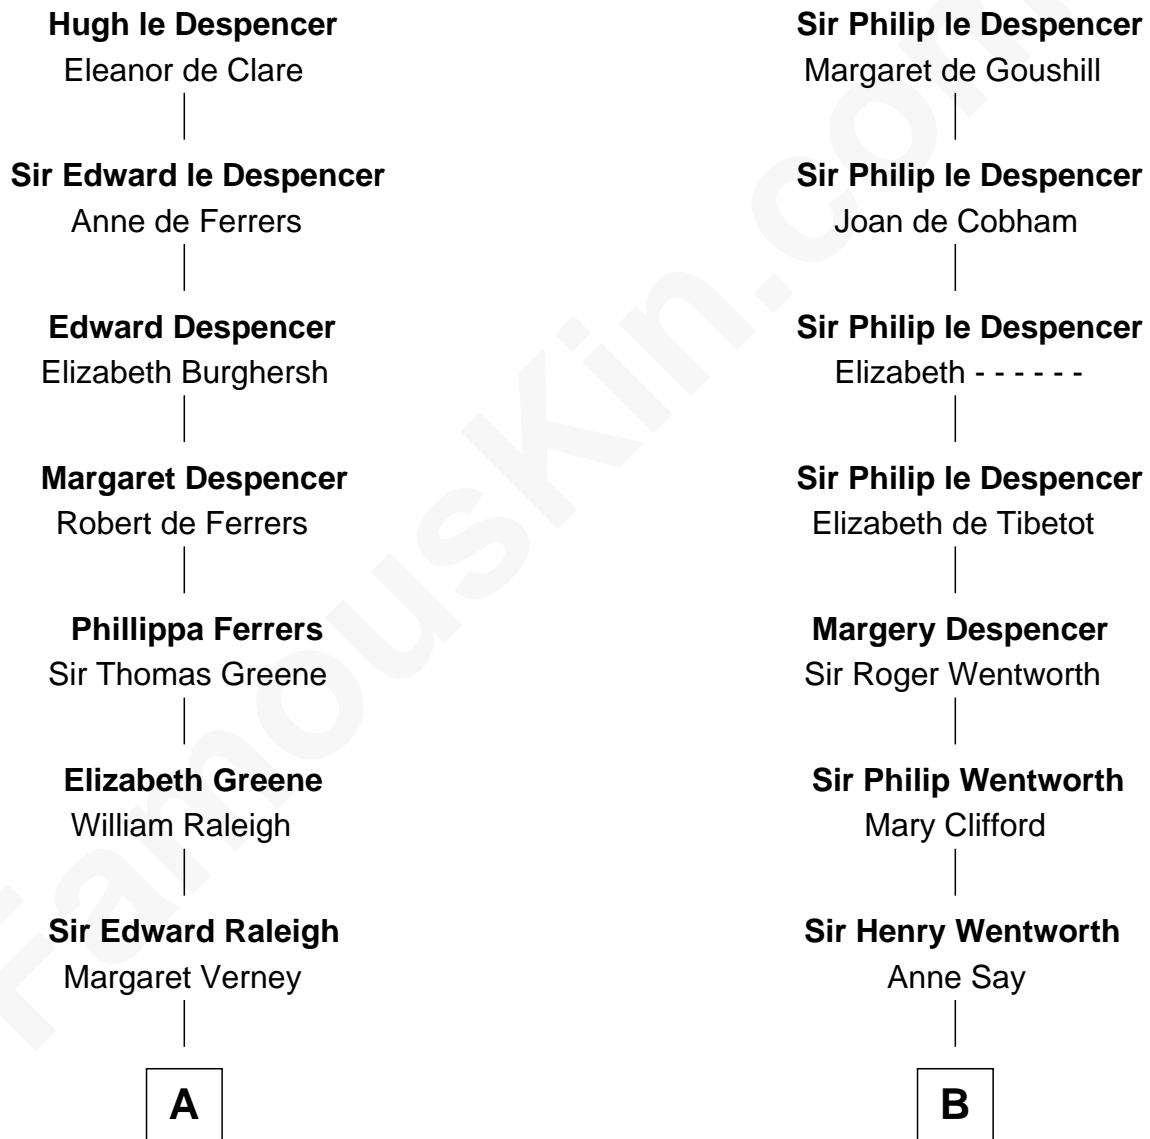

FamousKin.com

Relationship Chart of

Joseph Wharton

Founder of the Wharton School of Business

8th cousin 10 times removed of

Jane Seymour

3rd Wife of King Henry VIII

Sir Hugh le Despencer
Isabella de Beauchamp

C

—
Deborah Fisher
William Wharton

—
Joseph Wharton

Founder, Wharton School of Business

FamousKin.com