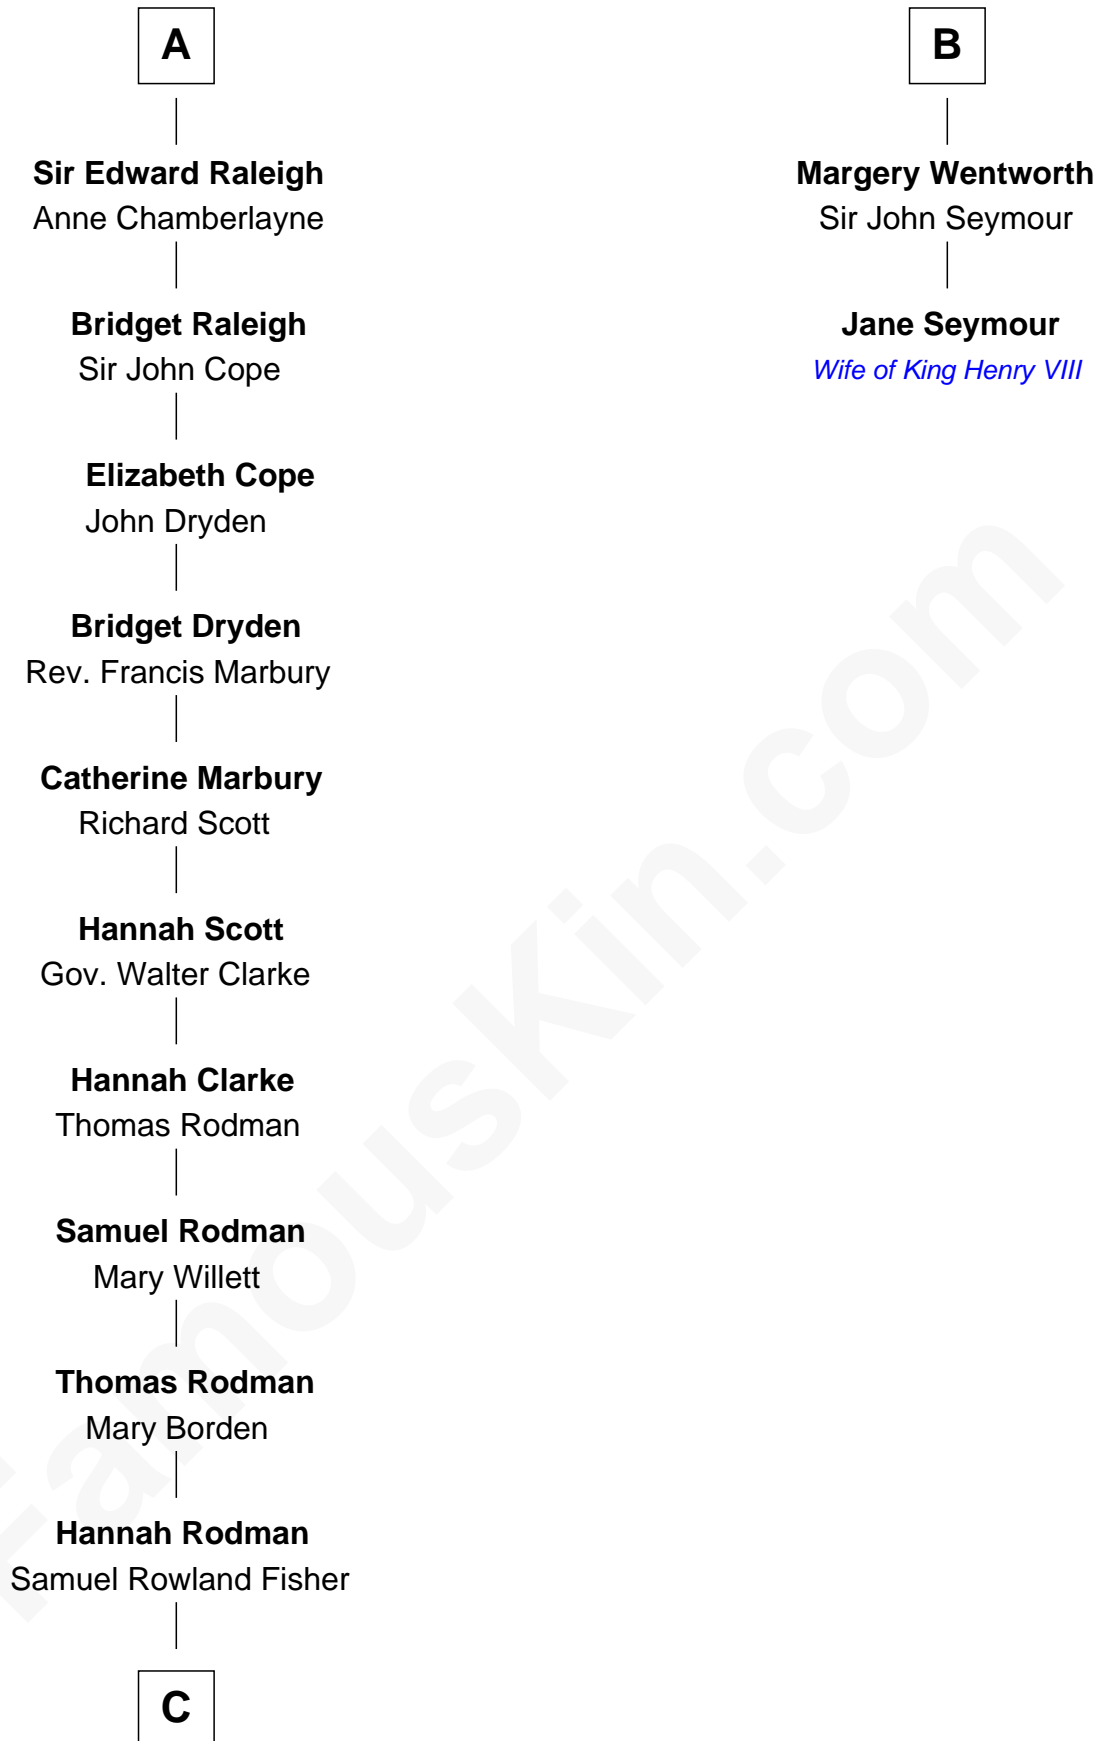

FamousKin.com

Relationship Chart of

Joseph Wharton

Founder of the Wharton School of Business

8th cousin 10 times removed of

Jane Seymour

3rd Wife of King Henry VIII

Sir Hugh le Despencer
Isabella de Beauchamp

C

—
Deborah Fisher
William Wharton

—
Joseph Wharton

Founder, Wharton School of Business

FamousKin.com