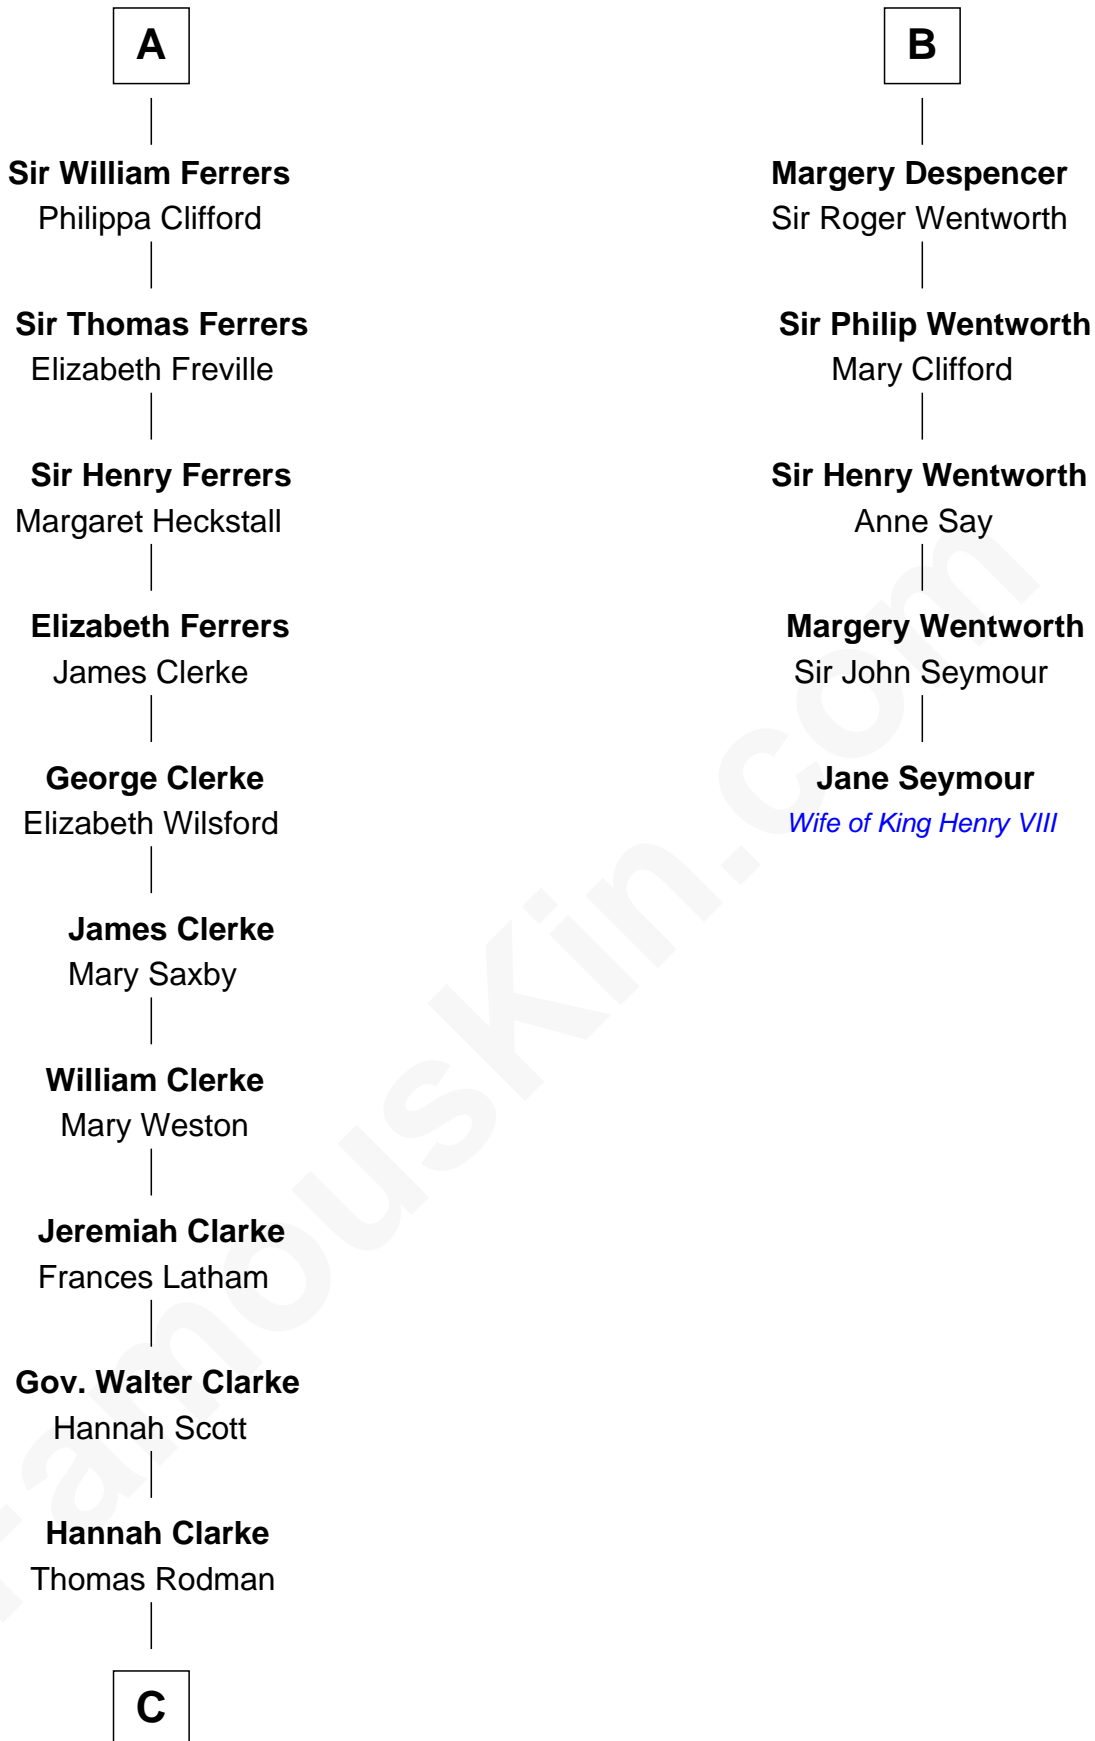

FamousKin.com

Relationship Chart of

Joseph Wharton

Founder of the Wharton School of Business

11th cousin 10 times removed of

Jane Seymour

3rd Wife of King Henry VIII

Reginald de Braiose

C

—
Samuel Rodman

Mary Willett

—
Thomas Rodman

Mary Borden

—
Hannah Rodman

Samuel Rowland Fisher

—
Deborah Fisher

William Wharton

—
Joseph Wharton

Founder, Wharton School of Business

FamousKin.com