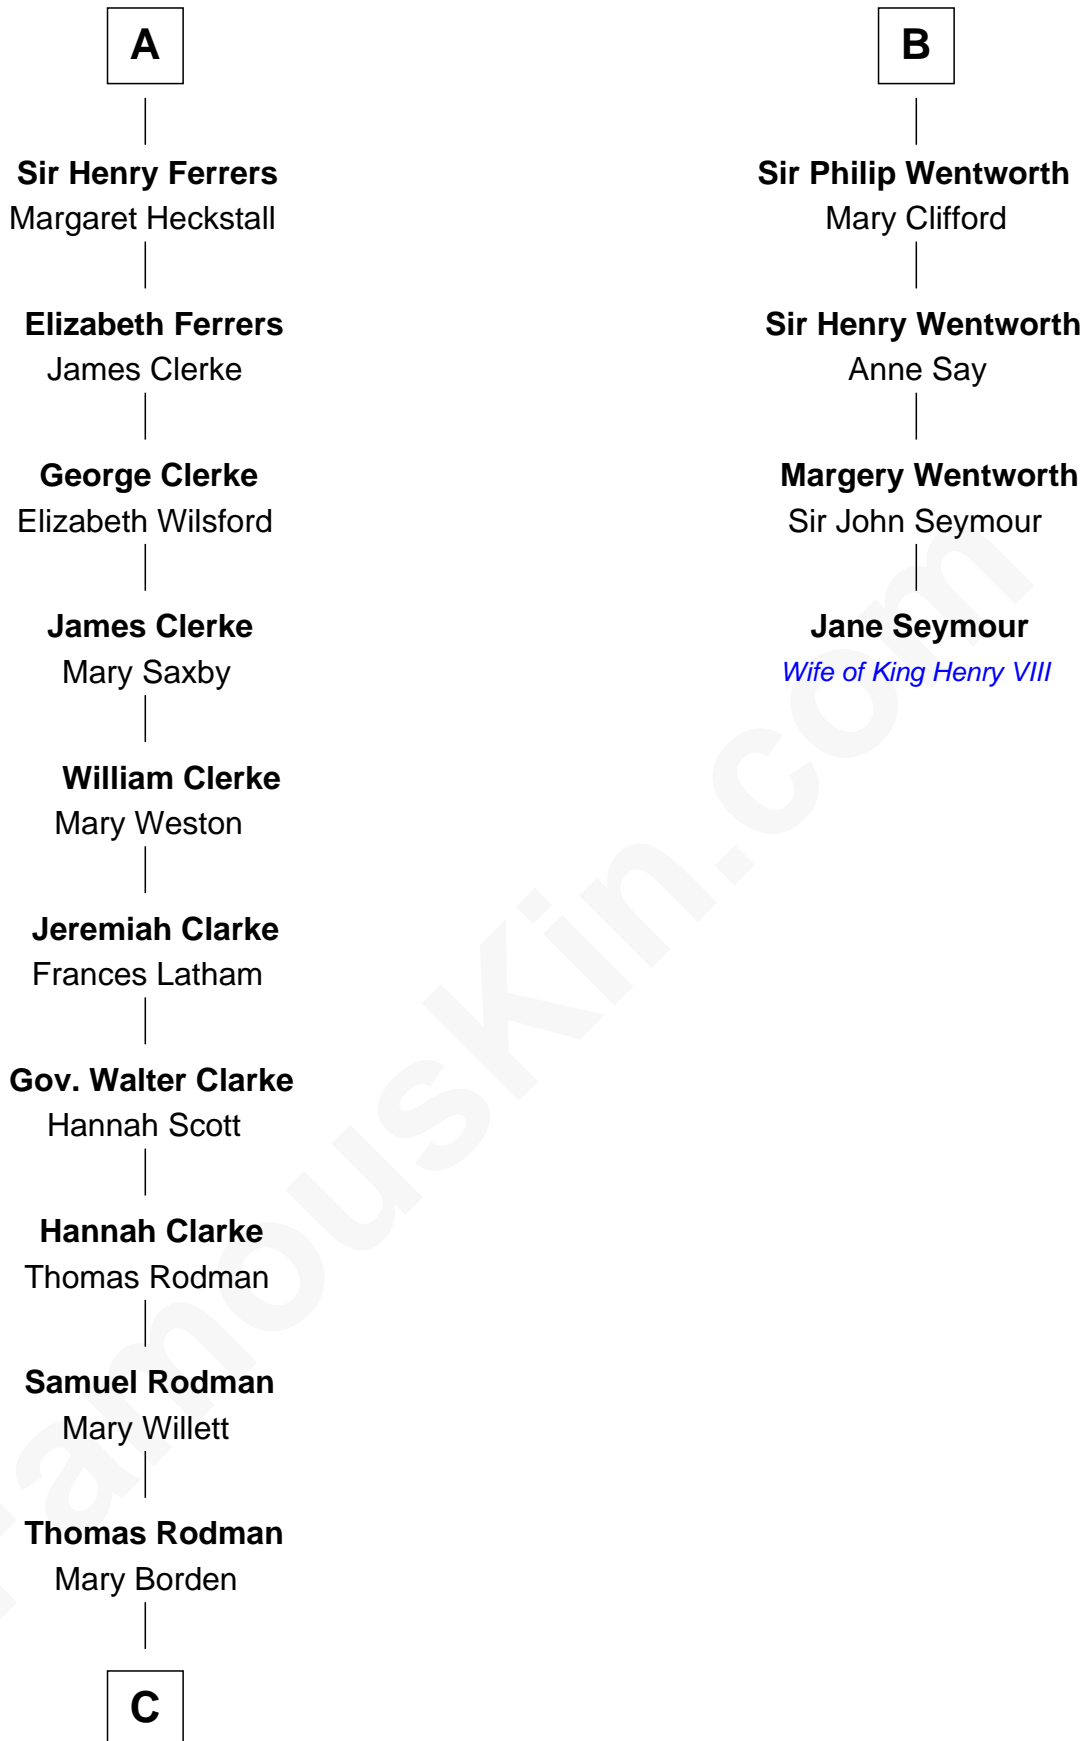

FamousKin.com

Relationship Chart of

Joseph Wharton

Founder of the Wharton School of Business

10th cousin 9 times removed of

Jane Seymour

3rd Wife of King Henry VIII

C

—
Hannah Rodman
Samuel Rowland Fisher

—
Deborah Fisher
William Wharton

—
Joseph Wharton
Founder, Wharton School of Business

FamousKin.com