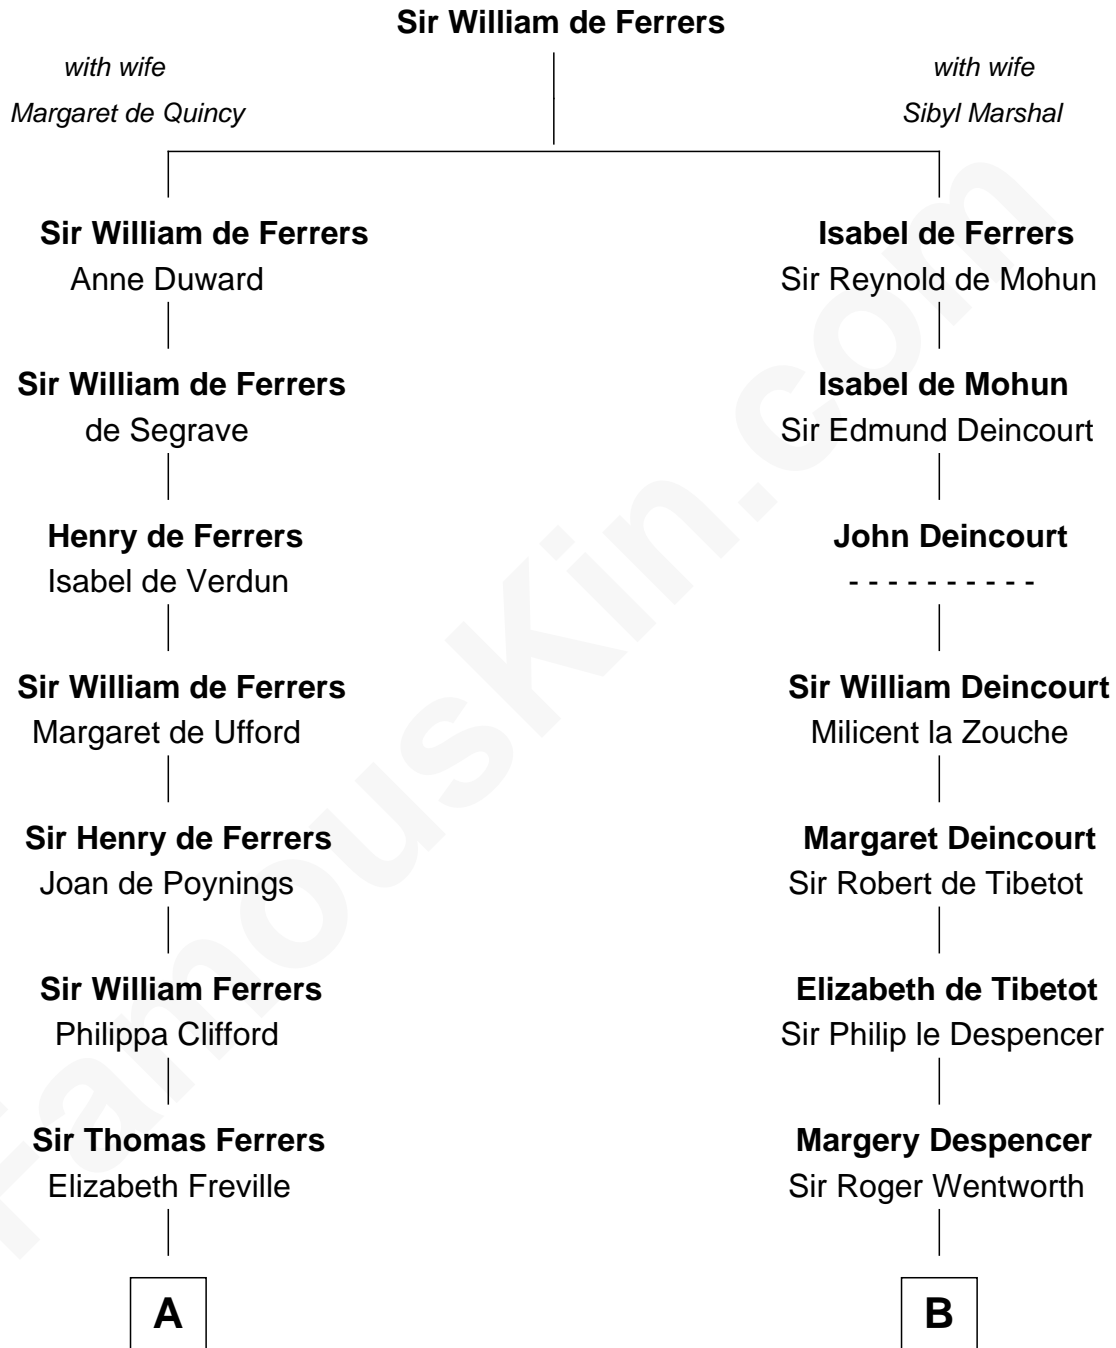

FamousKin.com

Relationship Chart of

Joseph Wharton

Founder of the Wharton School of Business

10th cousin 9 times removed of

Jane Seymour

3rd Wife of King Henry VIII

C

—
Hannah Rodman
Samuel Rowland Fisher

—
Deborah Fisher
William Wharton

—
Joseph Wharton
Founder, Wharton School of Business

FamousKin.com