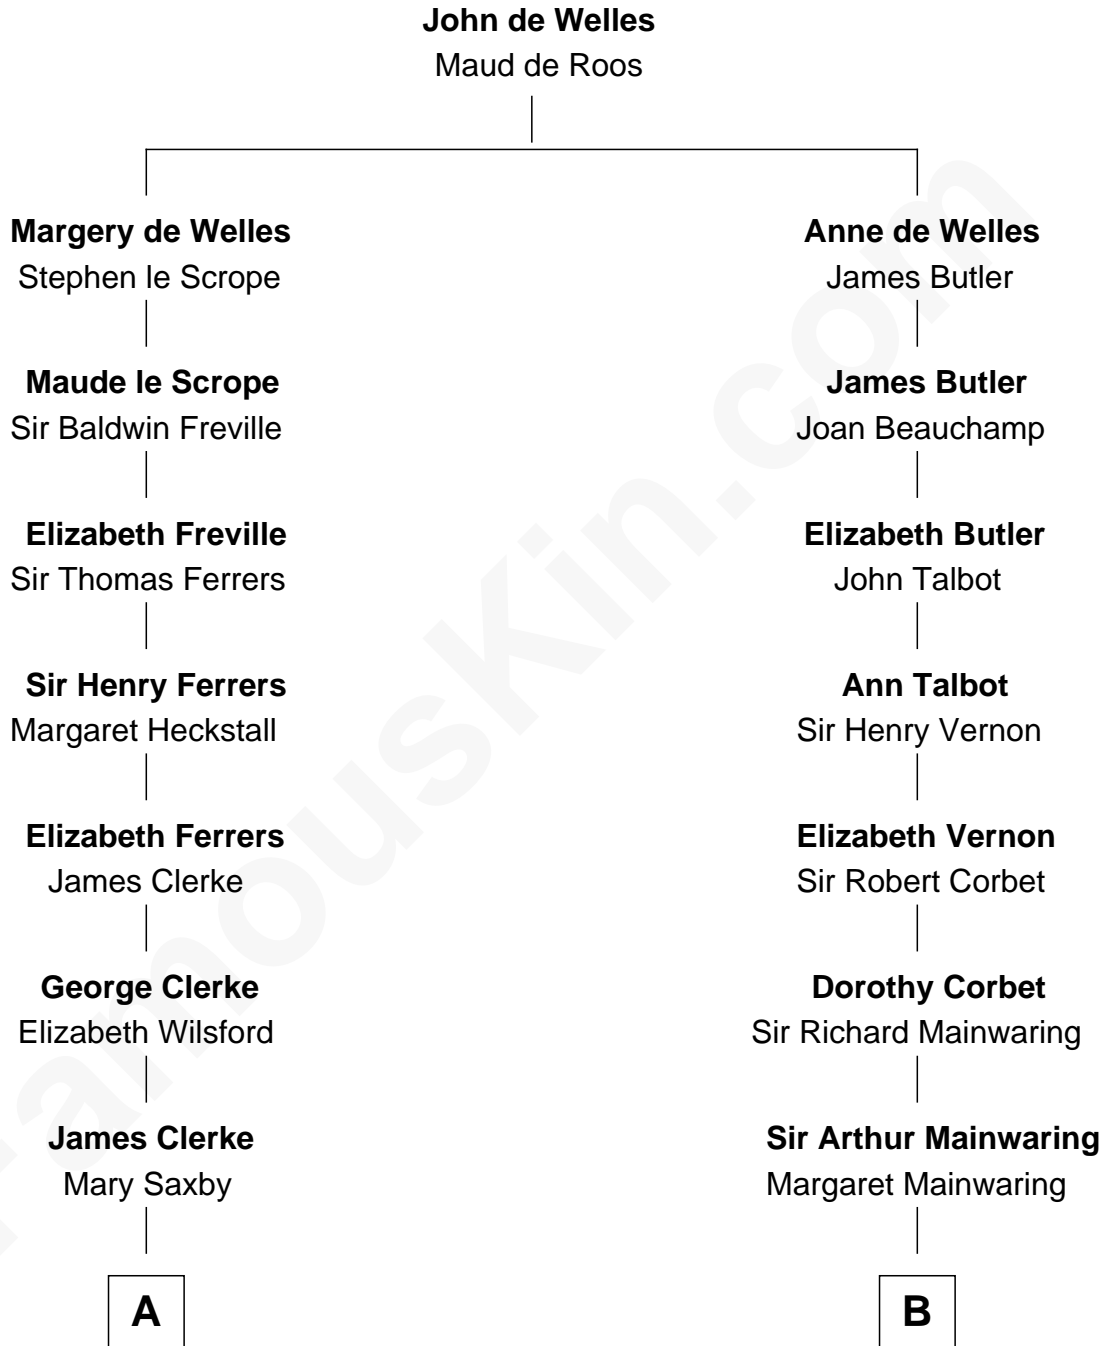

FamousKin.com

Relationship Chart of

Joseph Wharton

Founder of the Wharton School of Business

15th cousin 4 times removed of

John Adams Morgan

1952 Olympic Sailing Gold Medalist

C

John Pierpont Morgan

Jane Norton Grew

Henry Sturgis Morgan

Catherine Frances Lovering Adams

John Adams Morgan

Olympic Gold Medalist

FamousKin.com