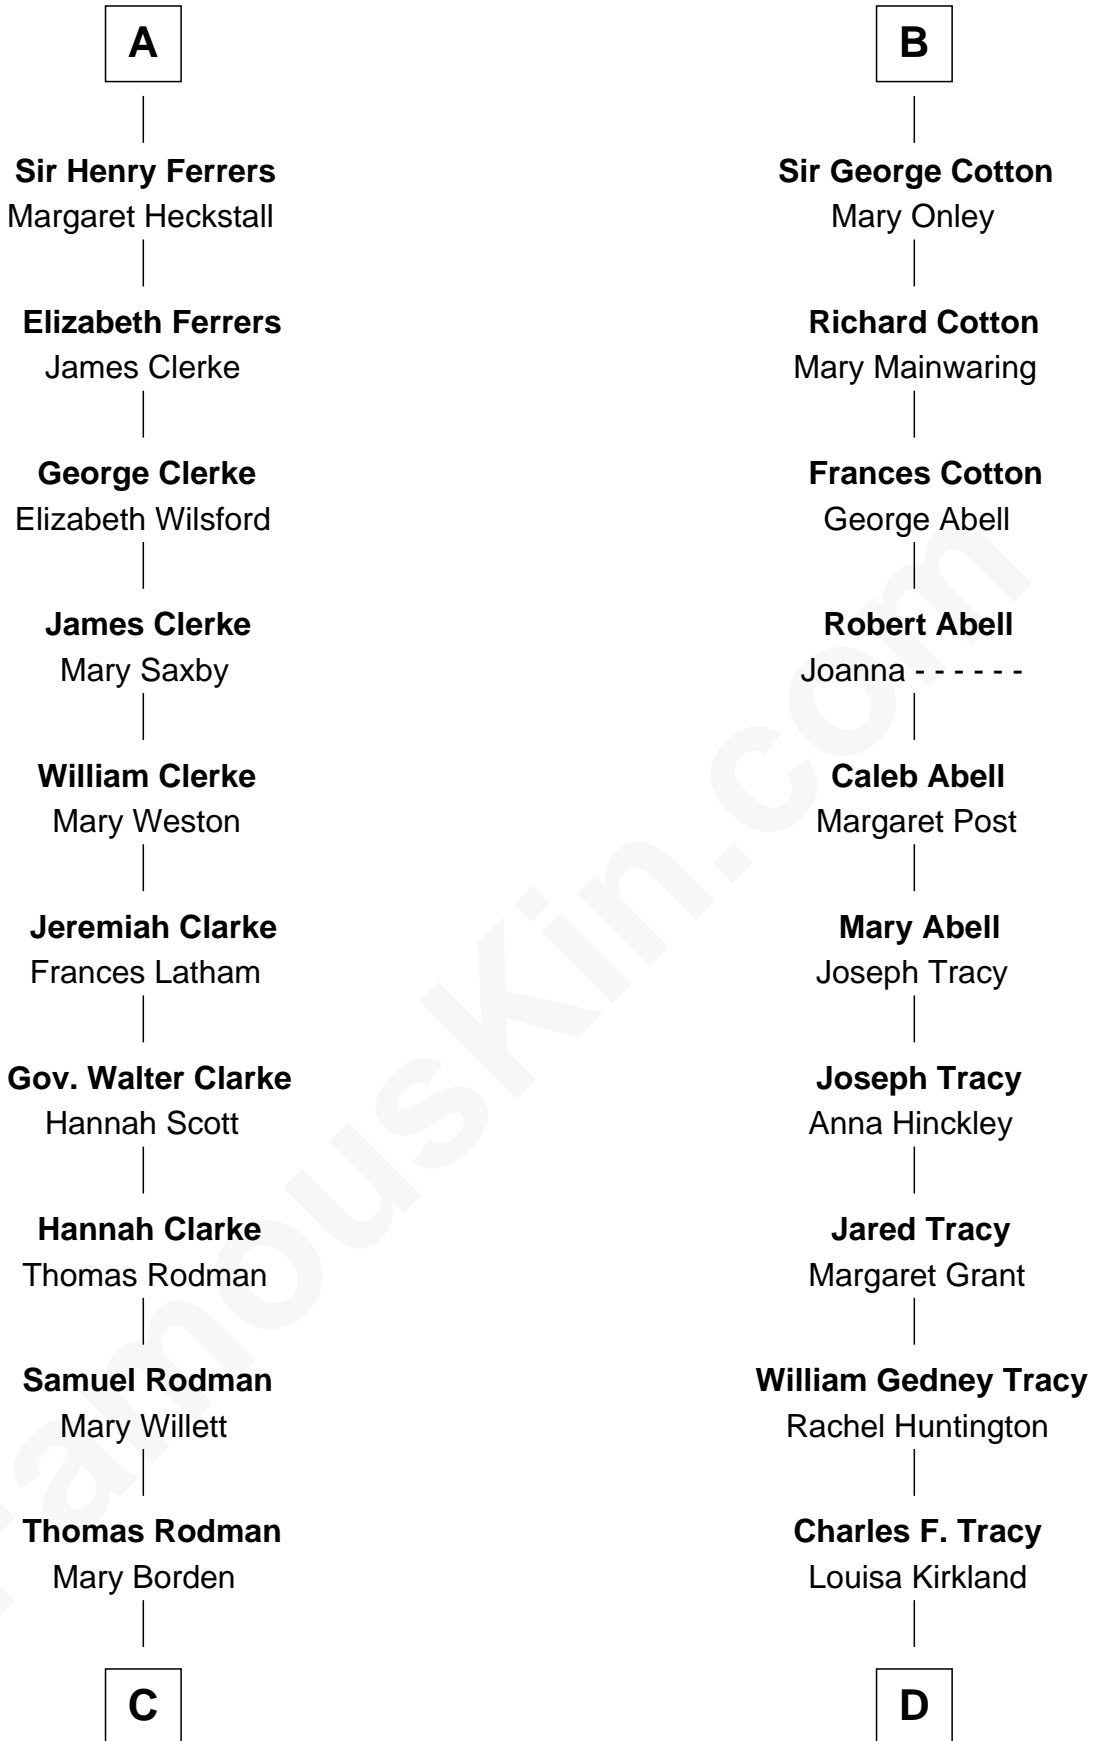

FamousKin.com

Relationship Chart of

Joseph Wharton

Founder of the Wharton School of Business

19th cousin 1 time removed of

John Adams Morgan

1952 Olympic Sailing Gold Medalist

Sir William de Ferrers

Elizabeth Berkeley

Sir John Sutton

Jane Sutton

Thomas Mainwaring

Cecily Mainwaring

John Cotton

B

C

Hannah Rodman
Samuel Rowland Fisher

Deborah Fisher
William Wharton

Joseph Wharton
Founder, Wharton School of Business

D

Frances Louisa Tracy
John Pierpont Morgan

John Pierpont Morgan
Jane Norton Grew

Henry Sturgis Morgan
Catherine Frances Lovering Adams