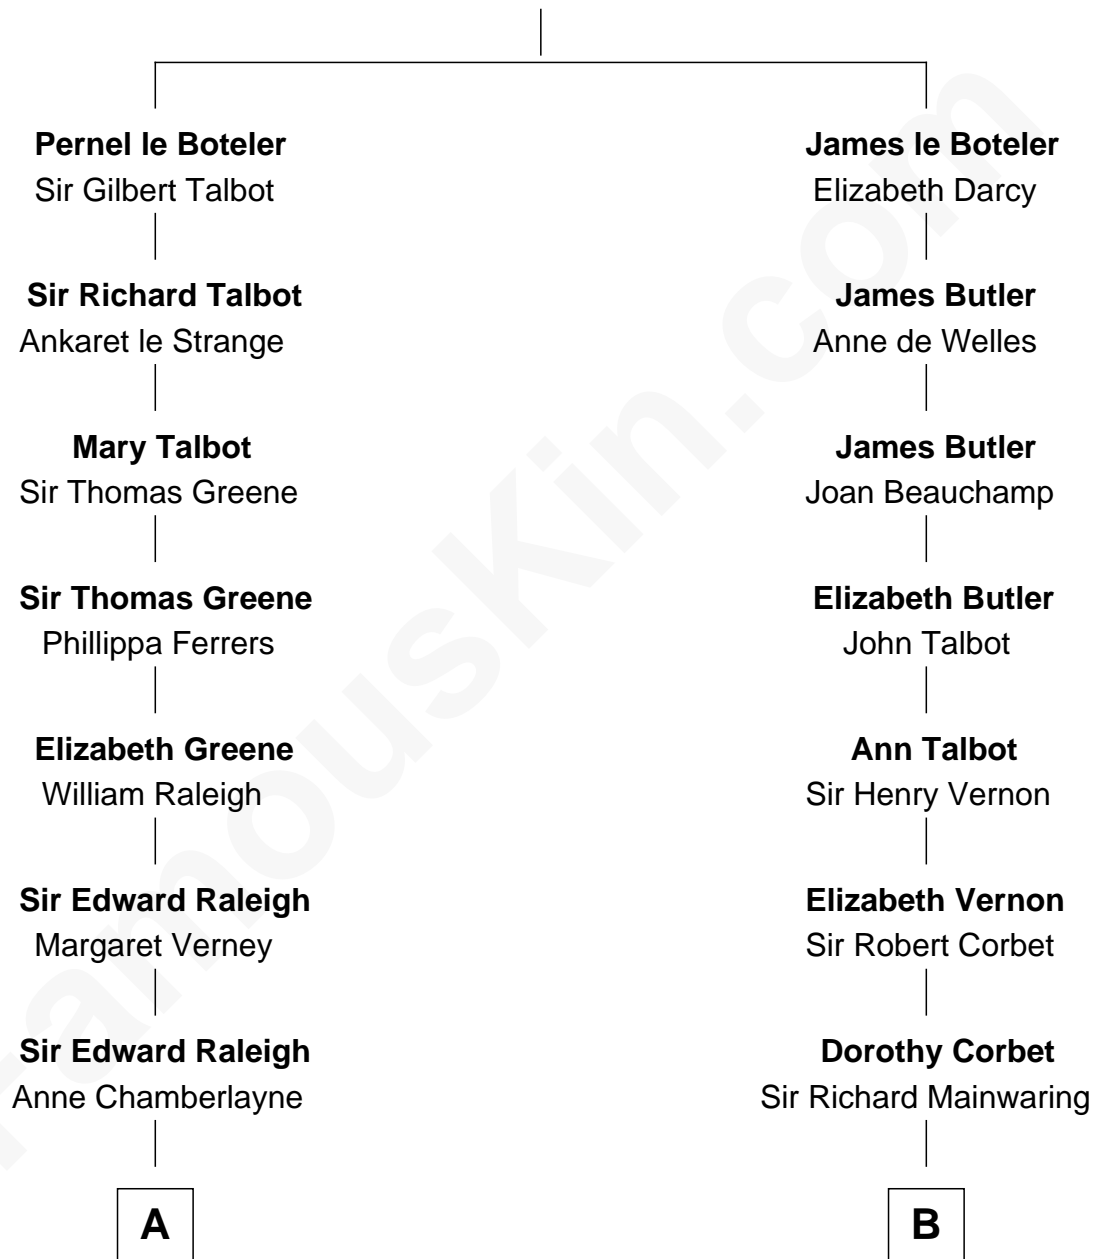

## Relationship Chart of

### Joseph Wharton

*Founder of the Wharton School of Business*

**17th cousin 3 times removed of**

### John Adams Morgan

*1952 Olympic Sailing Gold Medalist*

**Sir James le Boteler**

Eleanor de Bohun

**C**

—  
**Frances Louisa Tracy**

John Pierpont Morgan

—  
**John Pierpont Morgan**