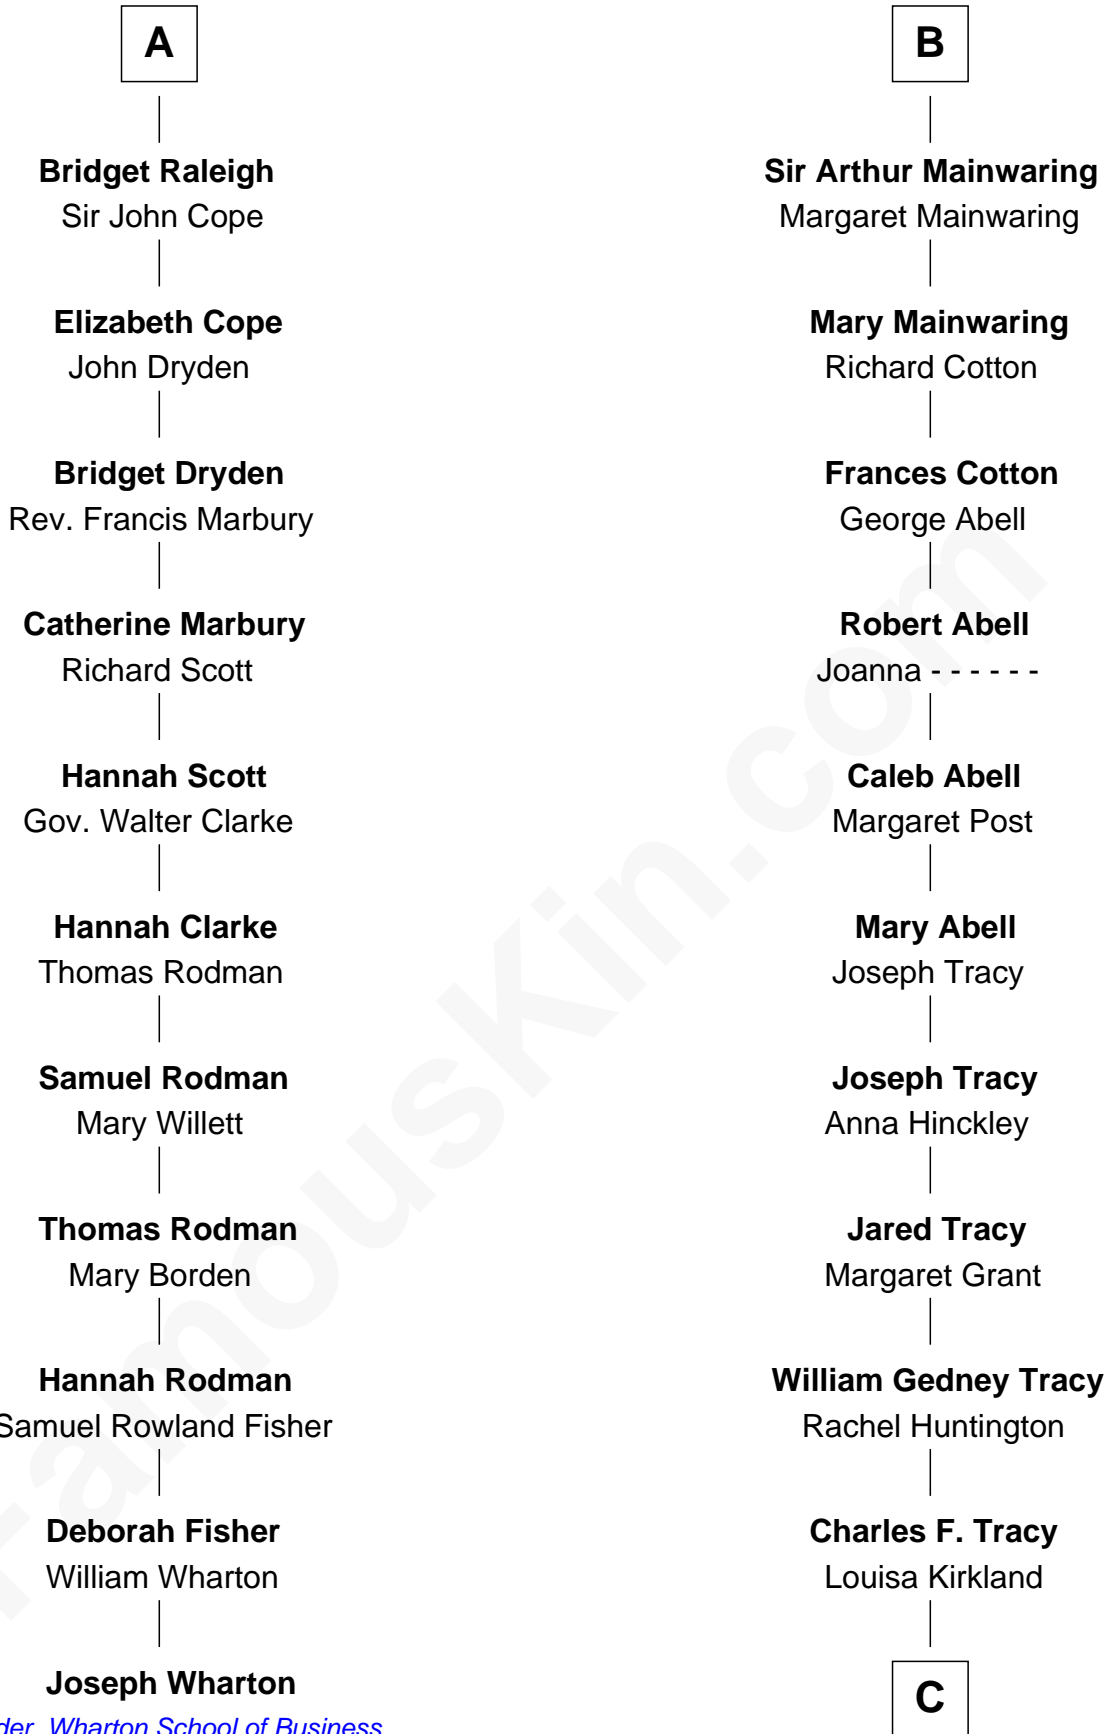

### Joseph Wharton

*Founder of the Wharton School of Business*

**17th cousin 3 times removed of**

### John Adams Morgan

*1952 Olympic Sailing Gold Medalist*

**Sir James le Boteler**

Eleanor de Bohun

**C**

—  
**Frances Louisa Tracy**

John Pierpont Morgan

—  
**John Pierpont Morgan**