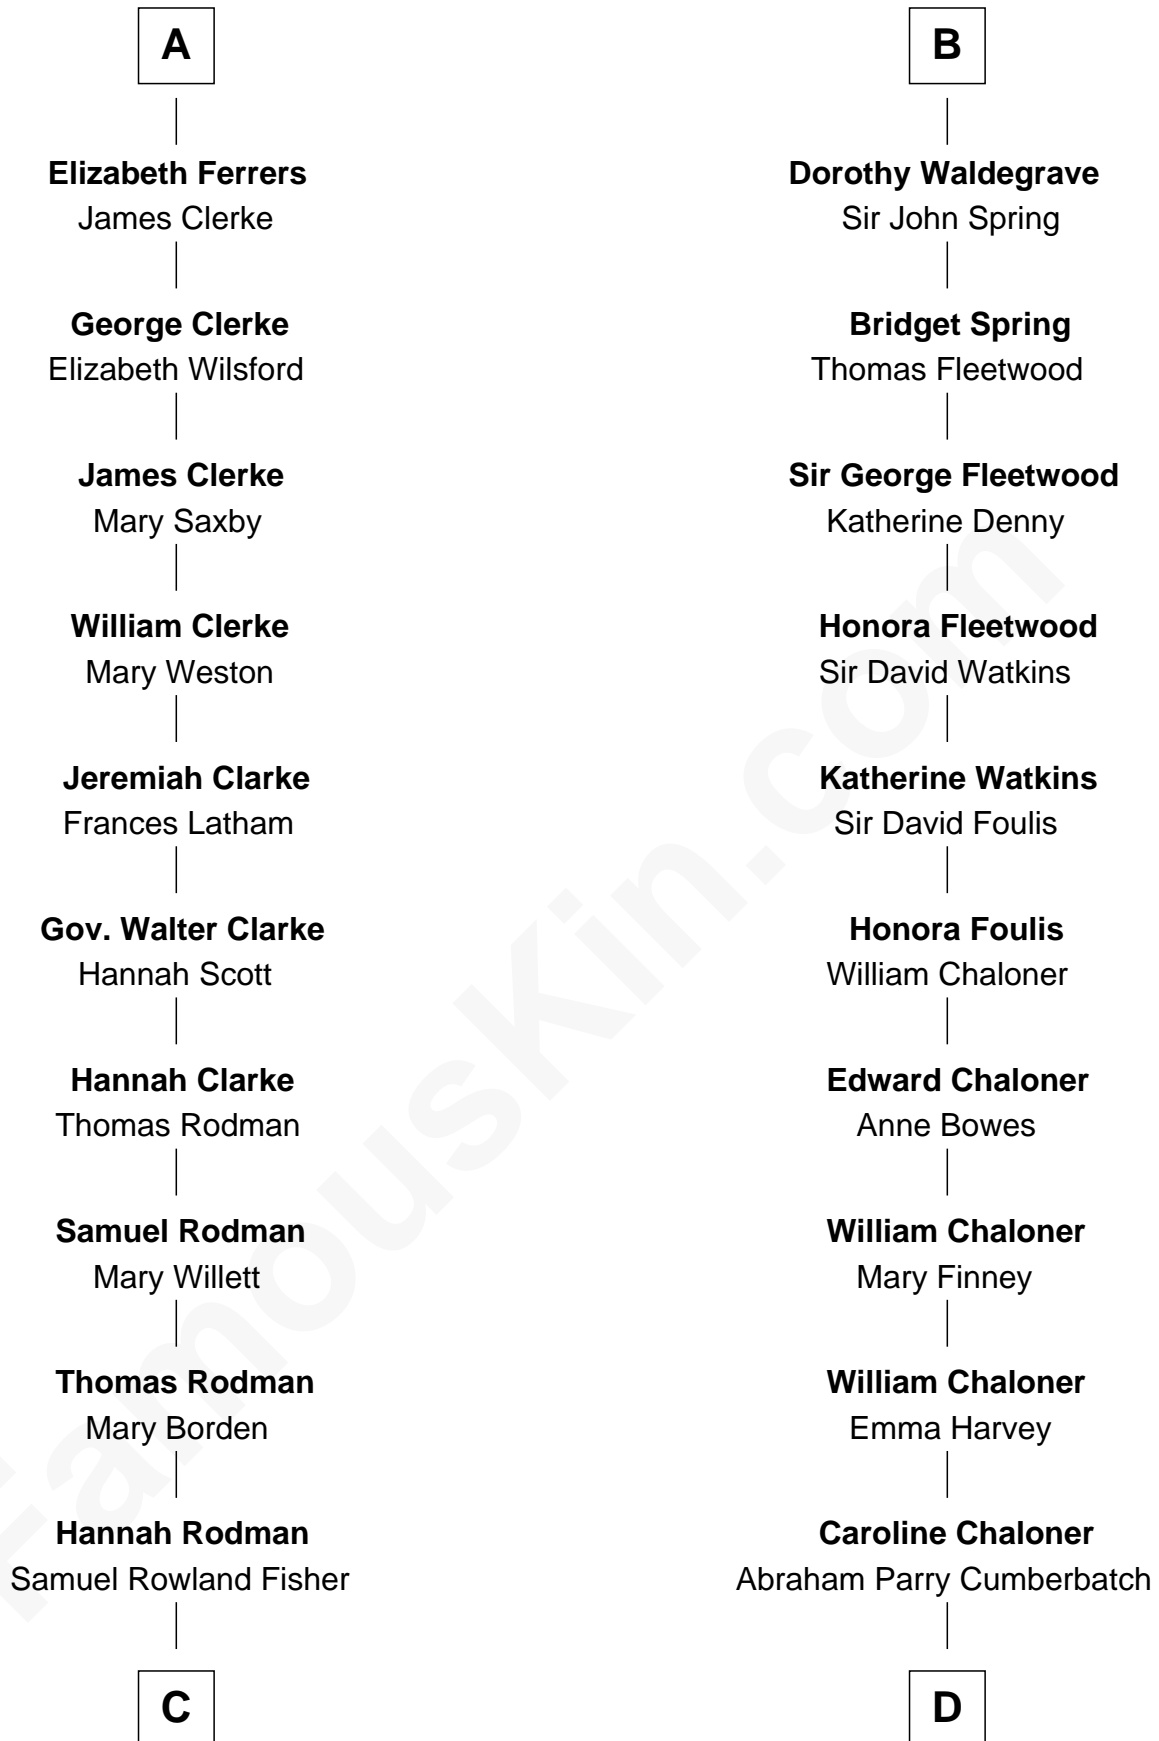

FamousKin.com

Relationship Chart of

Joseph Wharton

Founder of the Wharton School of Business

18th cousin 3 times removed of

Benedict Cumberbatch

Movie, Television and Stage Actor

C

Deborah Fisher
William Wharton

Joseph Wharton

Founder, Wharton School of Business

D

Robert William Cumberbatch
Louisa Grace Hanson

Henry Alfred Cumberbatch
Hélène Gertrude Rees

Henry Carlton Cumberbatch
Pauline Ellen Laing Congdon