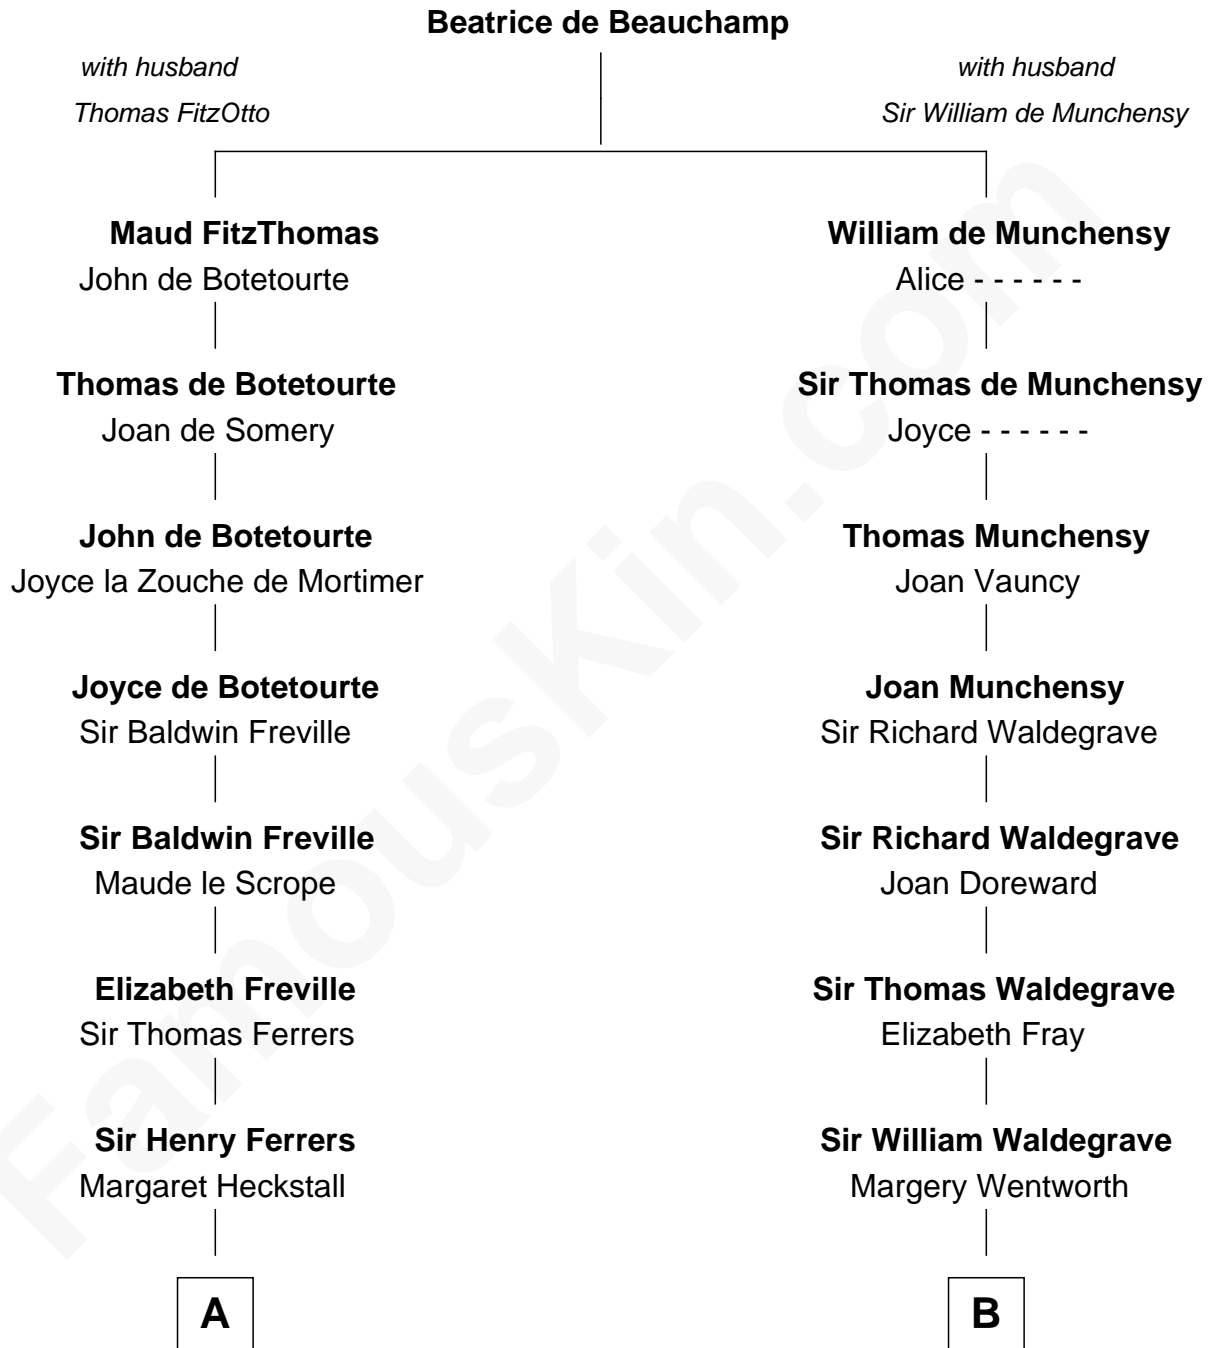

FamousKin.com

Relationship Chart of

Joseph Wharton

Founder of the Wharton School of Business

18th cousin 3 times removed of

Benedict Cumberbatch

Movie, Television and Stage Actor

C

Deborah Fisher
William Wharton

Joseph Wharton

Founder, Wharton School of Business

D

Robert William Cumberbatch
Louisa Grace Hanson

Henry Alfred Cumberbatch
Hélène Gertrude Rees

Henry Carlton Cumberbatch
Pauline Ellen Laing Congdon