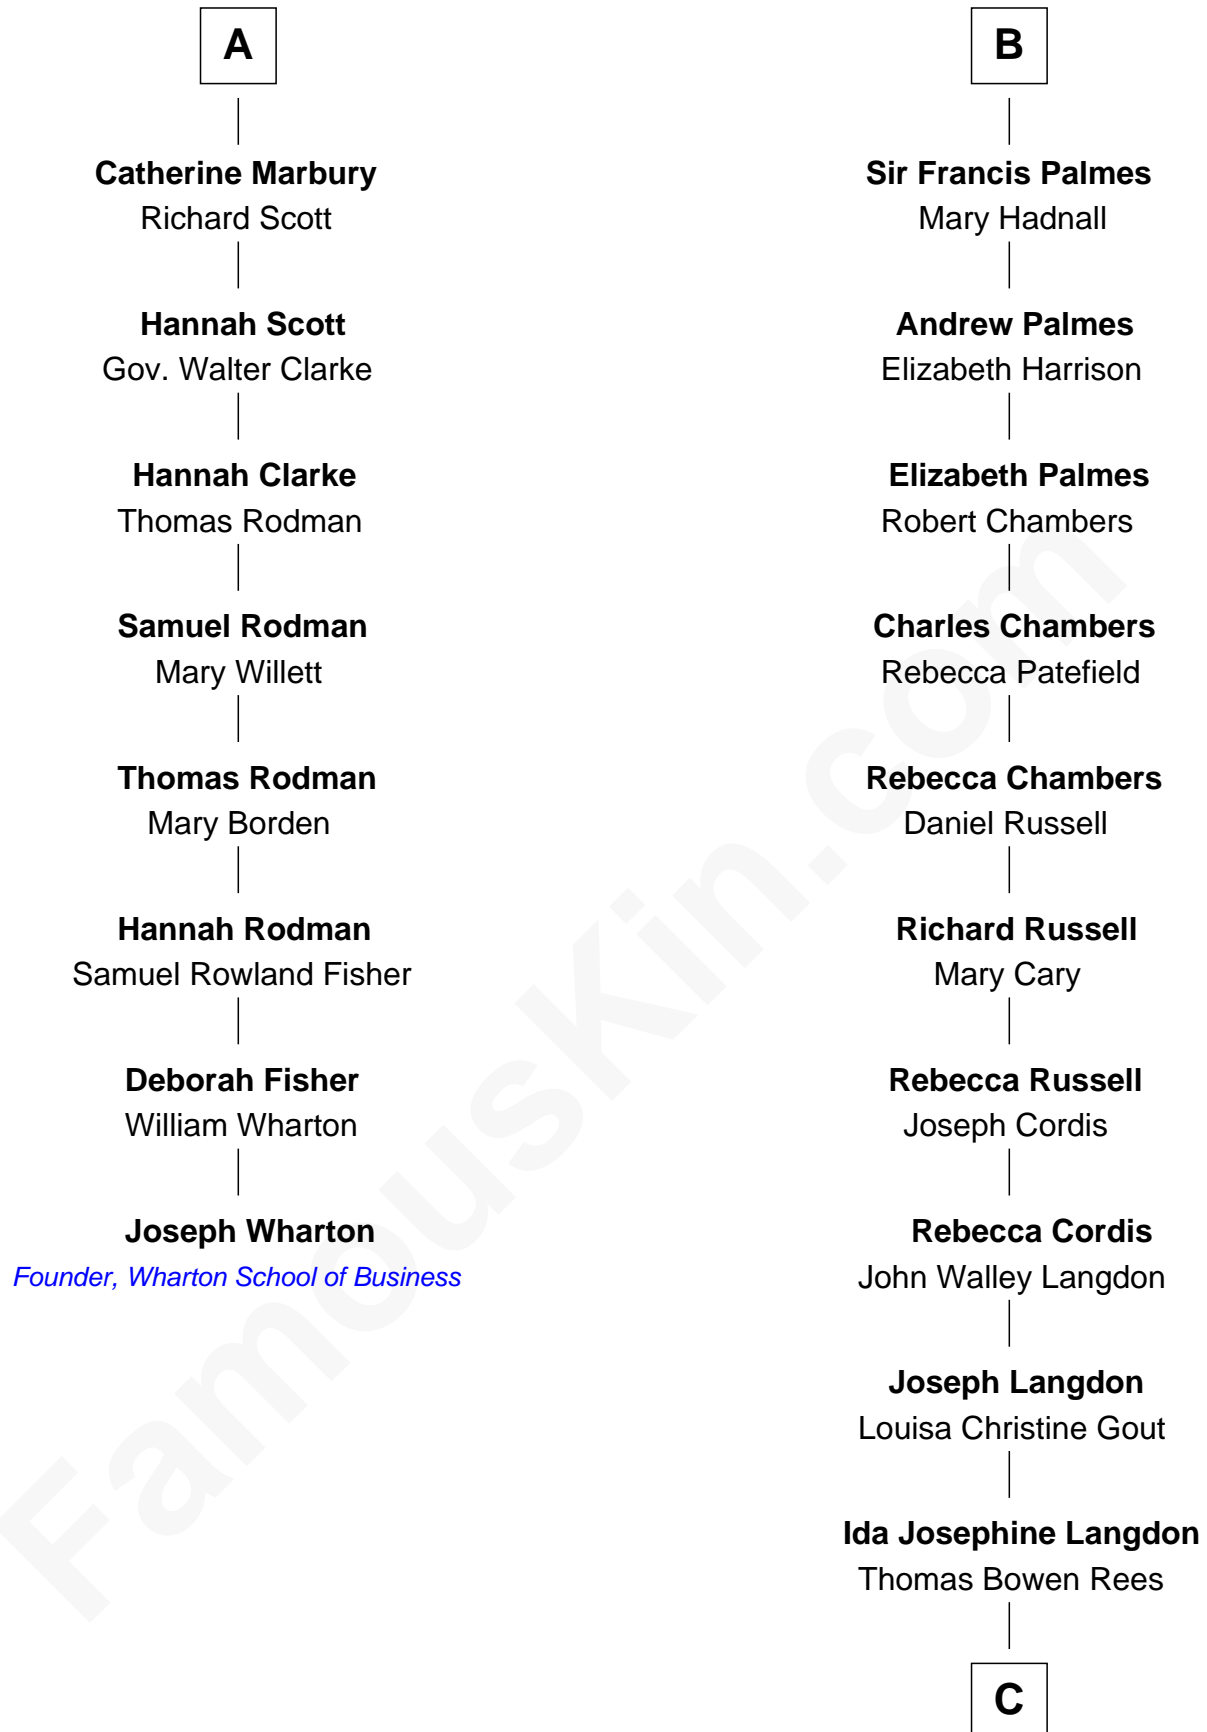

FamousKin.com

Relationship Chart of

Joseph Wharton

Founder of the Wharton School of Business

14th cousin 6 times removed of

Benedict Cumberbatch

Movie, Television and Stage Actor

C

Hélène Gertrude Rees
Henry Alfred Cumberbatch

Henry Carlton Cumberbatch
Pauline Ellen Laing Congdon

Timothy Carlton Congdon Cumberbatch
Wanda Ventham

Benedict Cumberbatch
Movie, Television and Stage Actor