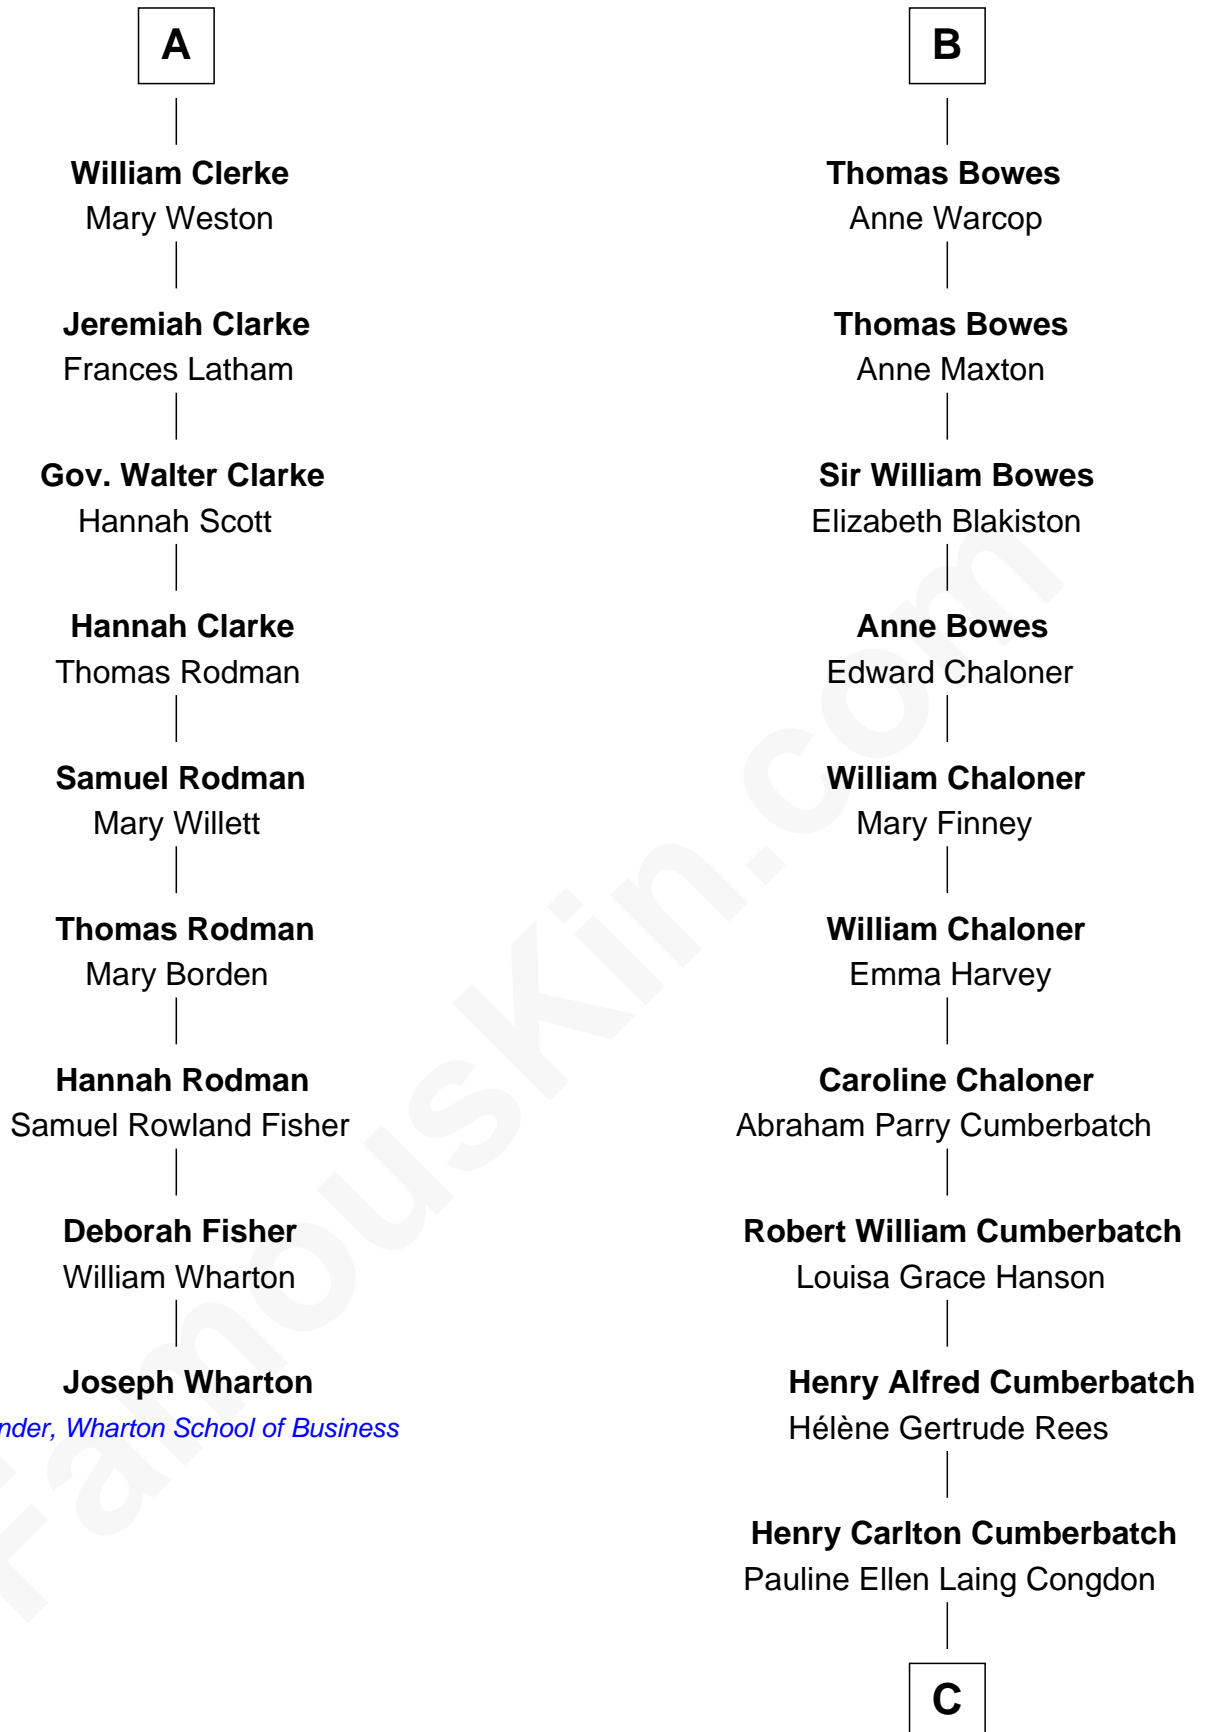

## Relationship Chart of

### Joseph Wharton

*Founder of the Wharton School of Business*

15th cousin 3 times removed of

**Benedict Cumberbatch**

*Movie, Television and Stage Actor*

C

Timothy Carlton Congdon Cumberbatch

Wanda Ventham