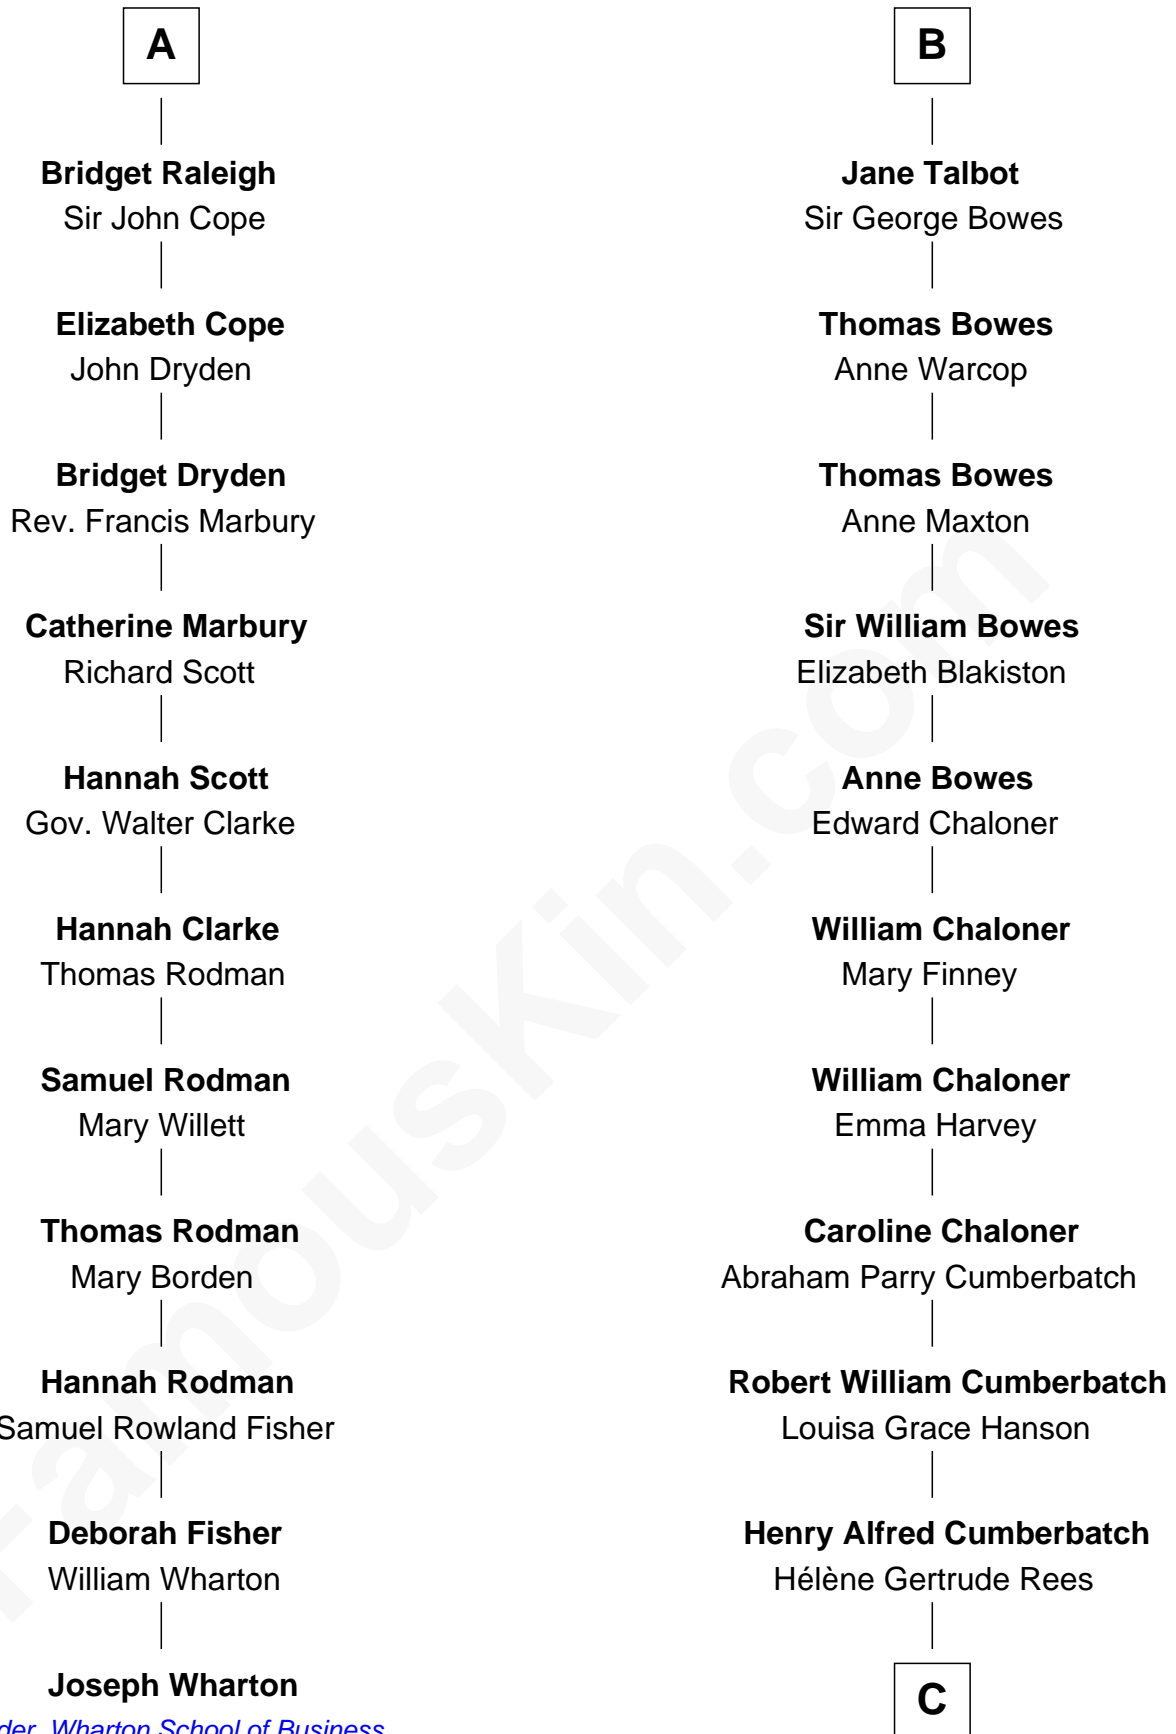

FamousKin.com

Relationship Chart of

Joseph Wharton

Founder of the Wharton School of Business

17th cousin 2 times removed of

Benedict Cumberbatch

Movie, Television and Stage Actor

C