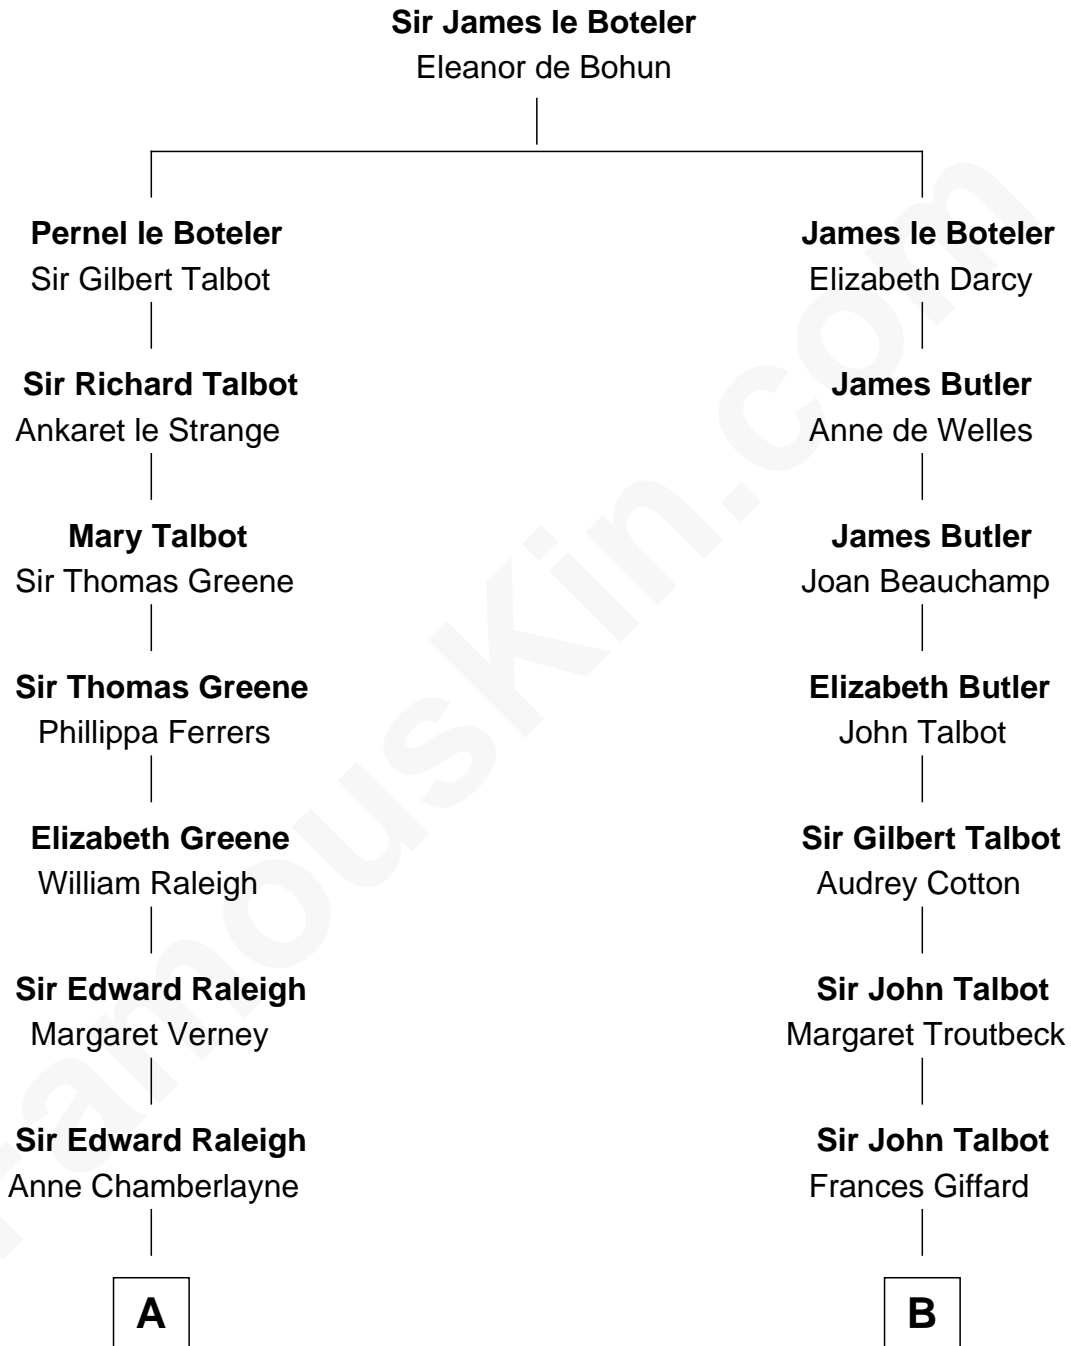

FamousKin.com

Relationship Chart of

Joseph Wharton

Founder of the Wharton School of Business

17th cousin 2 times removed of

Benedict Cumberbatch

Movie, Television and Stage Actor

C