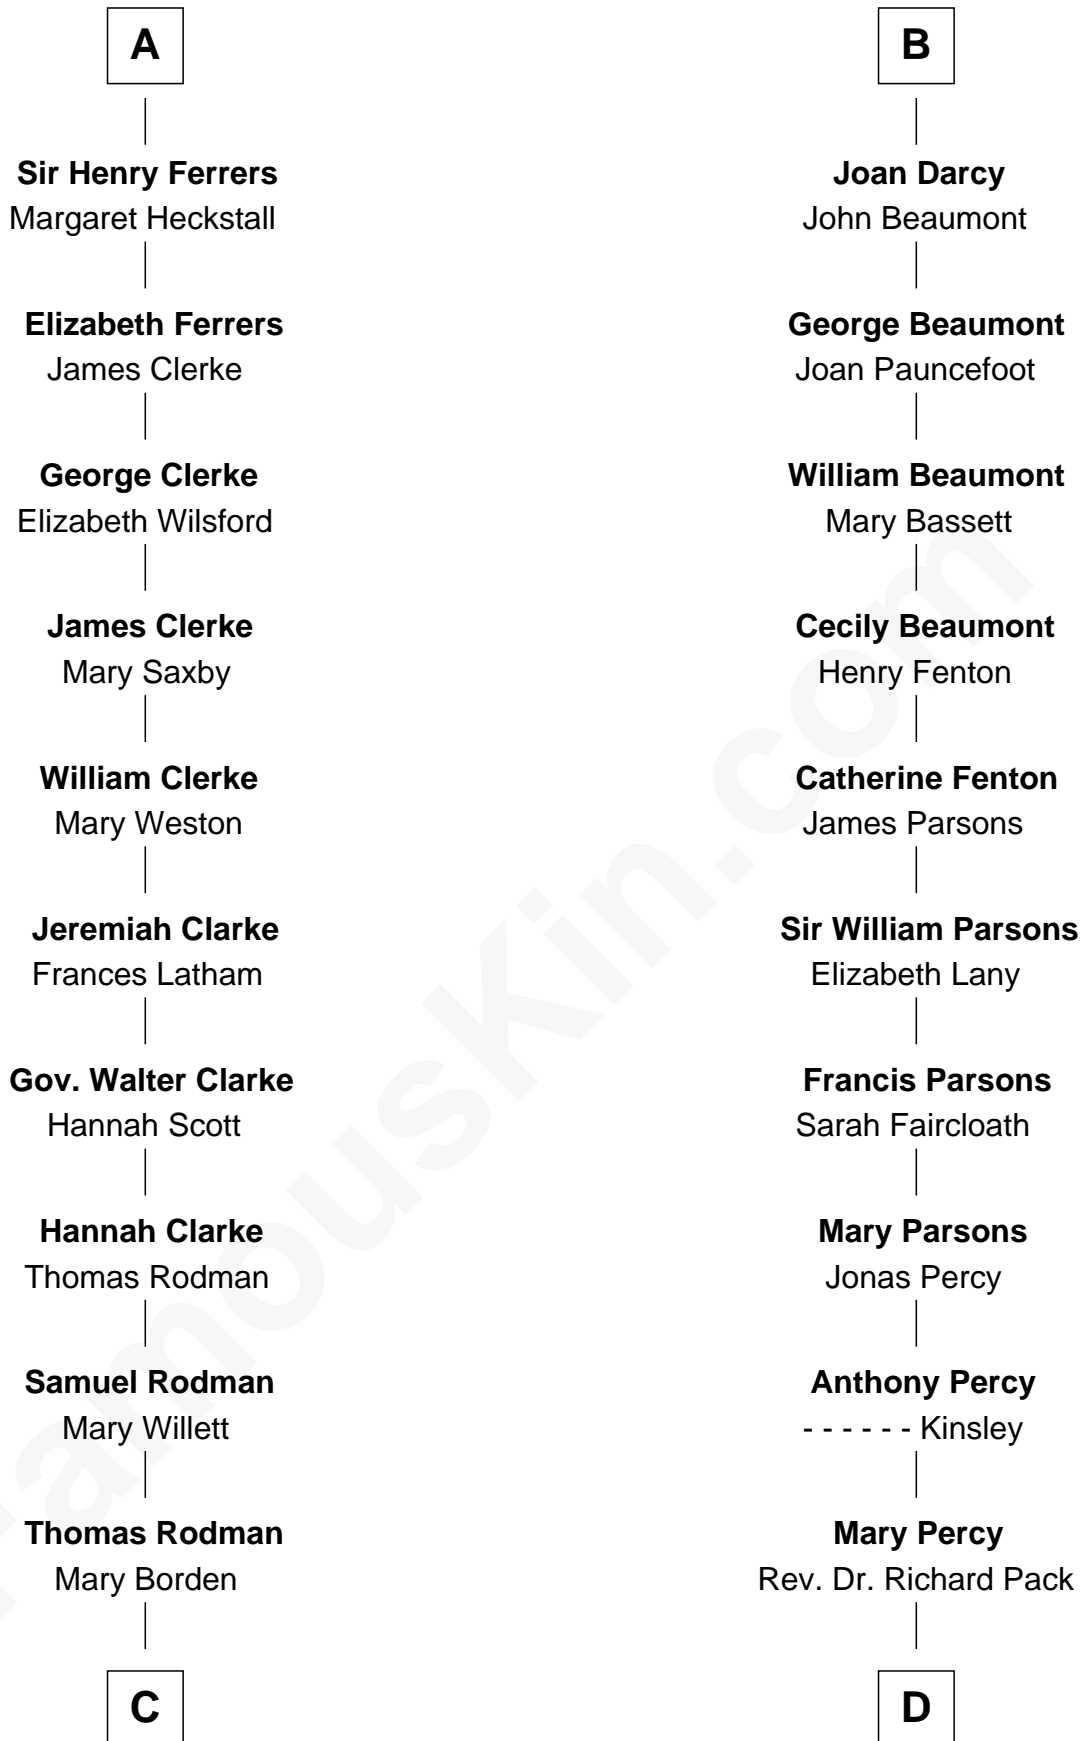

FamousKin.com

Relationship Chart of

Joseph Wharton

Founder of the Wharton School of Business

19th cousin 1 time removed of

Sir Arthur Conan Doyle

Author, "Sherlock Holmes"

C

Hannah Rodman
Samuel Rowland Fisher

Deborah Fisher
William Wharton

Joseph Wharton
Founder, Wharton School of Business

D

William Pack
Catherine Scott

Catherine Pack
William Foley

Mary Josephine Elizabeth Foley
Charles Altamont Doyle

Sir Arthur Conan Doyle
Author, "Sherlock Holmes"

FamousKin.com