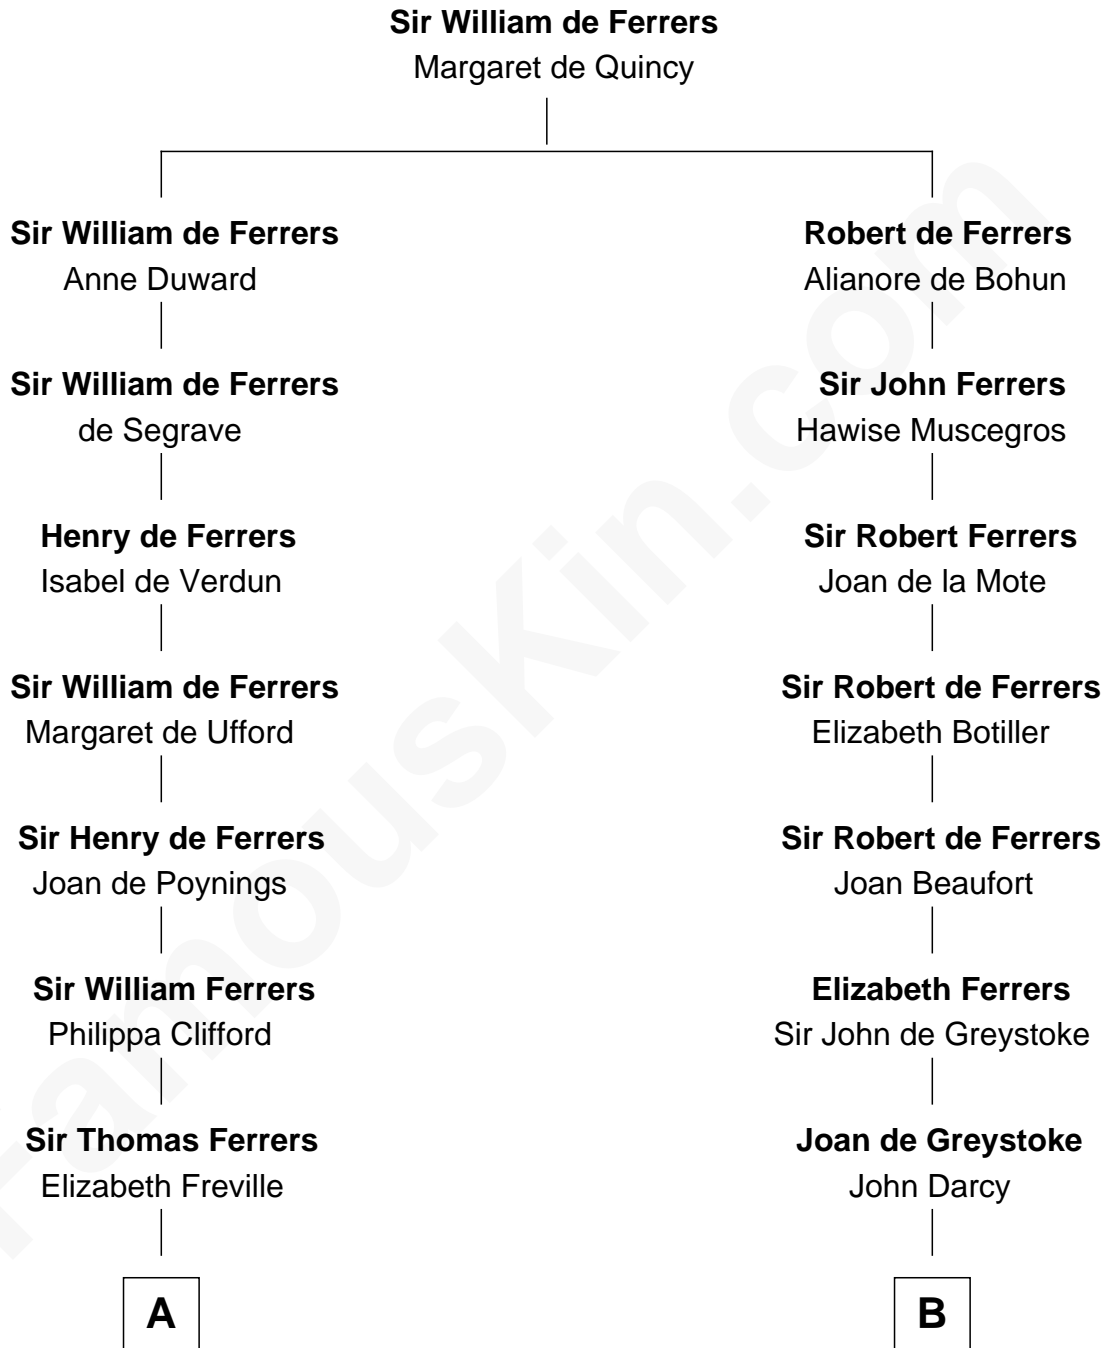

FamousKin.com

Relationship Chart of

Joseph Wharton

Founder of the Wharton School of Business

19th cousin 1 time removed of

Sir Arthur Conan Doyle

Author, "Sherlock Holmes"

C

Hannah Rodman
Samuel Rowland Fisher

Deborah Fisher
William Wharton

Joseph Wharton
Founder, Wharton School of Business

D

William Pack
Catherine Scott

Catherine Pack
William Foley

Mary Josephine Elizabeth Foley
Charles Altamont Doyle

Sir Arthur Conan Doyle
Author, "Sherlock Holmes"

FamousKin.com