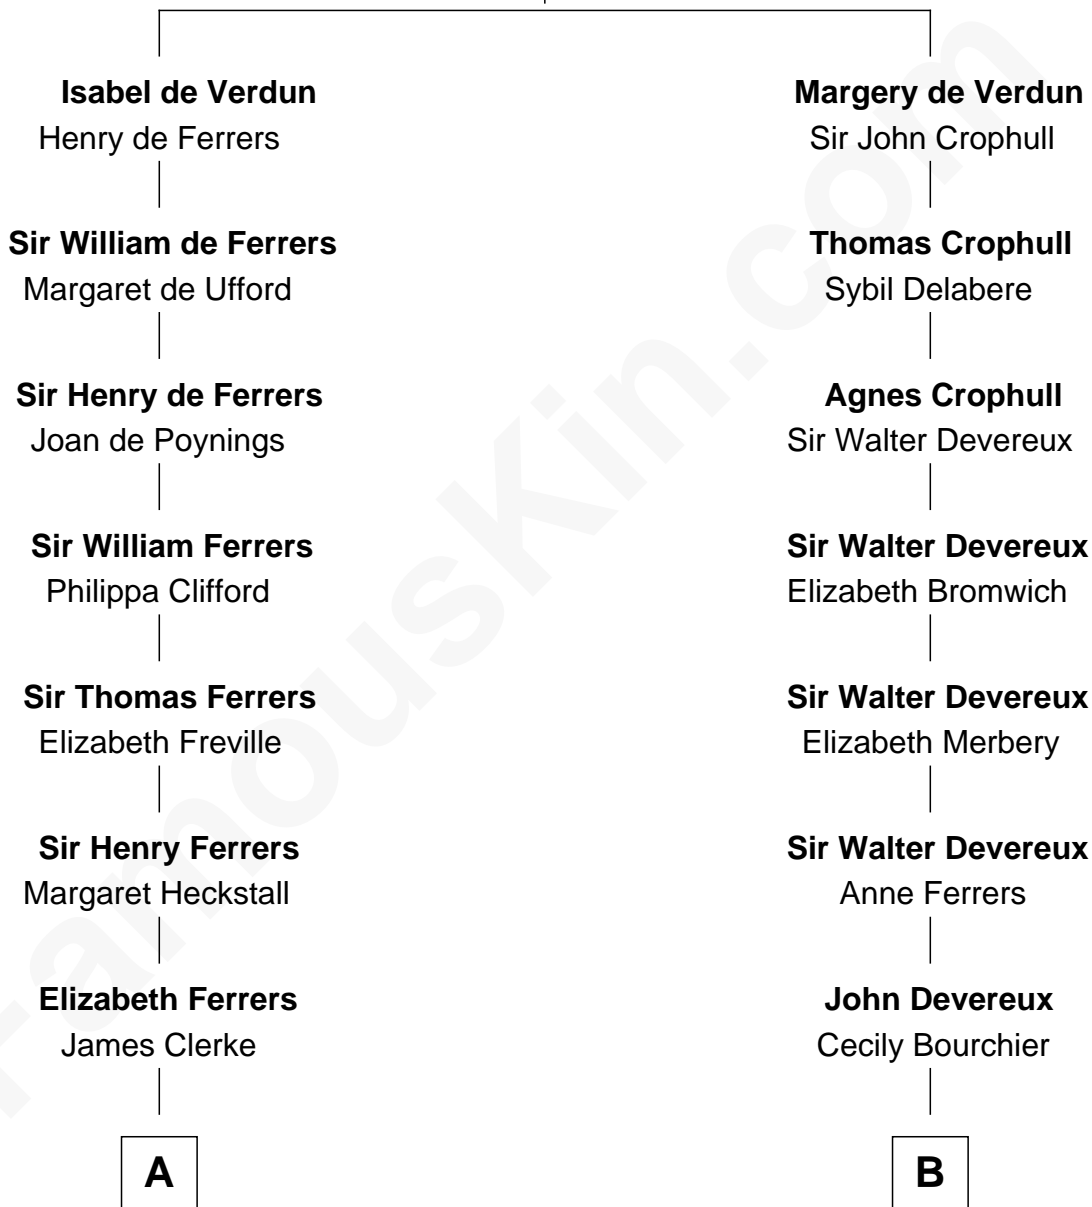

Sir Thebaud de Verdun

with wife
Elizabeth de Clare

with wife
Maud Mortimer