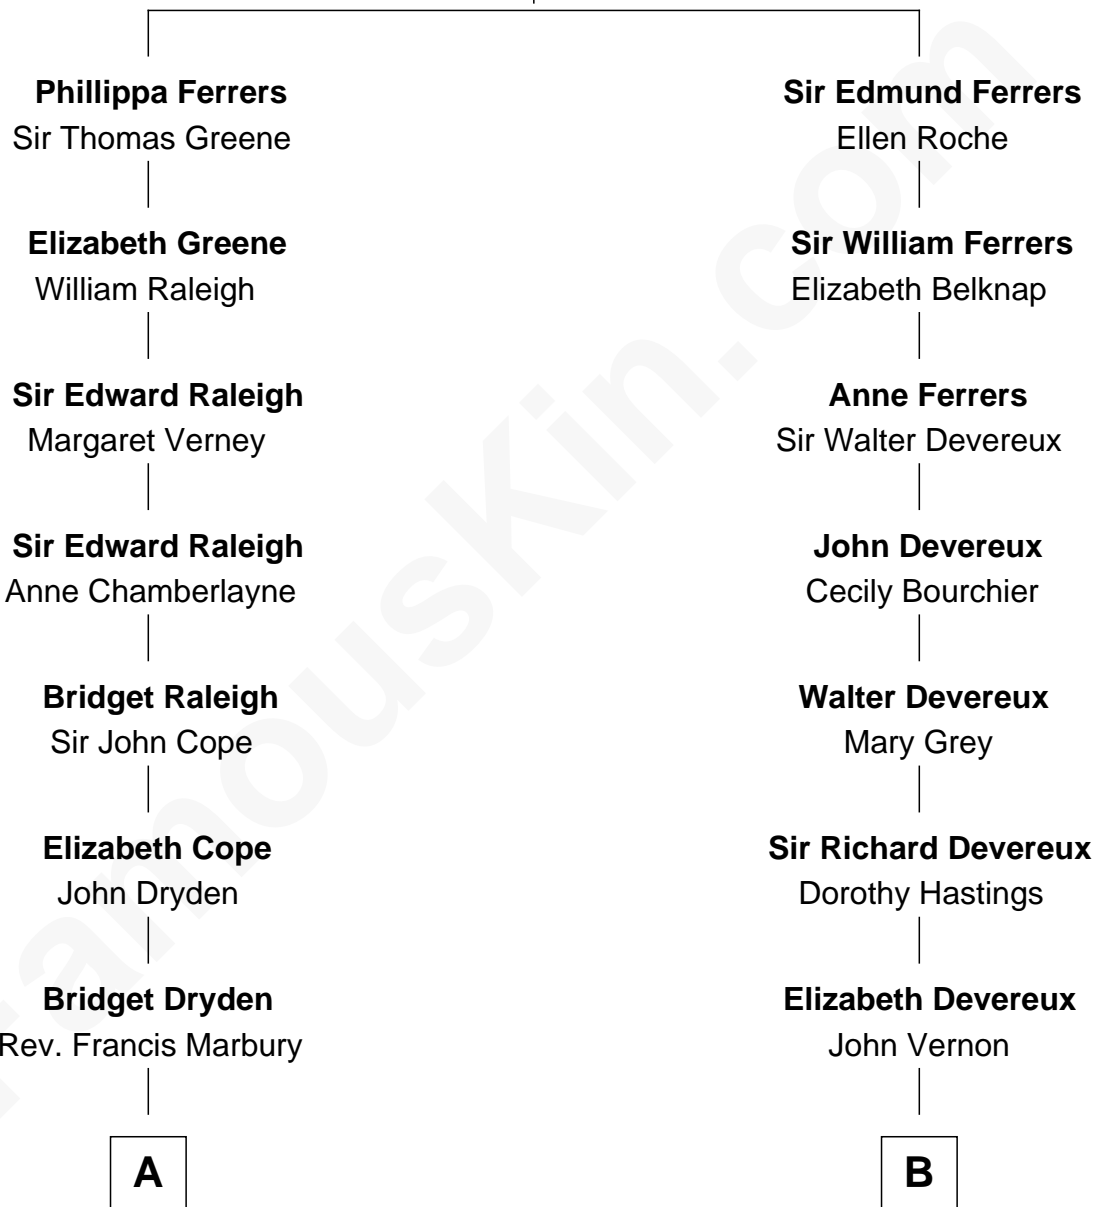

FamousKin.com

Relationship Chart of

Joseph Wharton

Founder of the Wharton School of Business

14th cousin 4 times removed of

Queen Elizabeth II

Queen of the United Kingdom

Robert de Ferrers
Margaret Despencer

C

Elizabeth Bowes-Lyon
George VI, King of the United Kingdom

Queen Elizabeth II
Queen of the United Kingdom

FamousKin.com