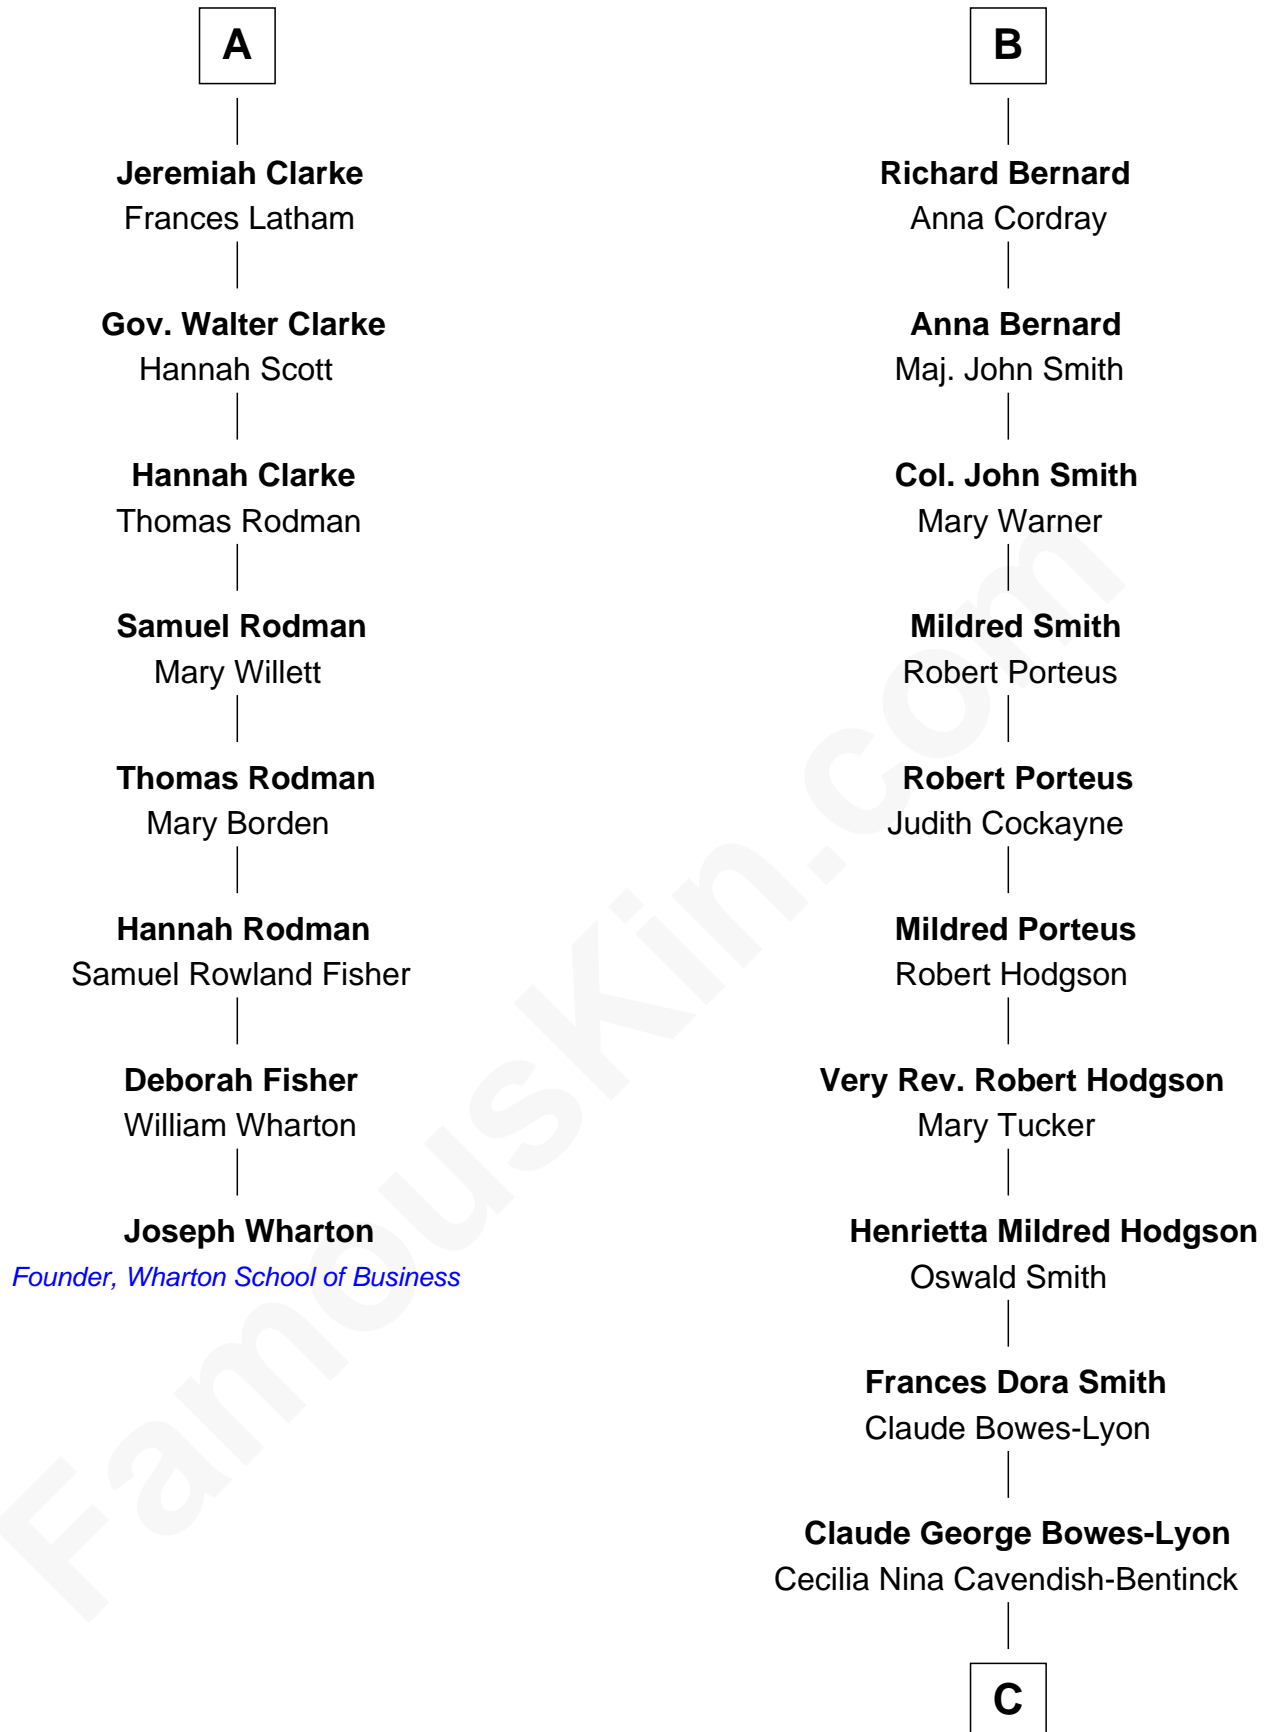

FamousKin.com

Relationship Chart of

Joseph Wharton

Founder of the Wharton School of Business

14th cousin 4 times removed of

Queen Elizabeth II

Queen of the United Kingdom

Stephen le Scrope

Francis Bernard
Alice Hazlewood

Richard Bernard
Elizabeth Woolhouse

B

C

Elizabeth Bowes-Lyon
George VI, King of the United Kingdom

Queen Elizabeth II
Queen of the United Kingdom

FamousKin.com