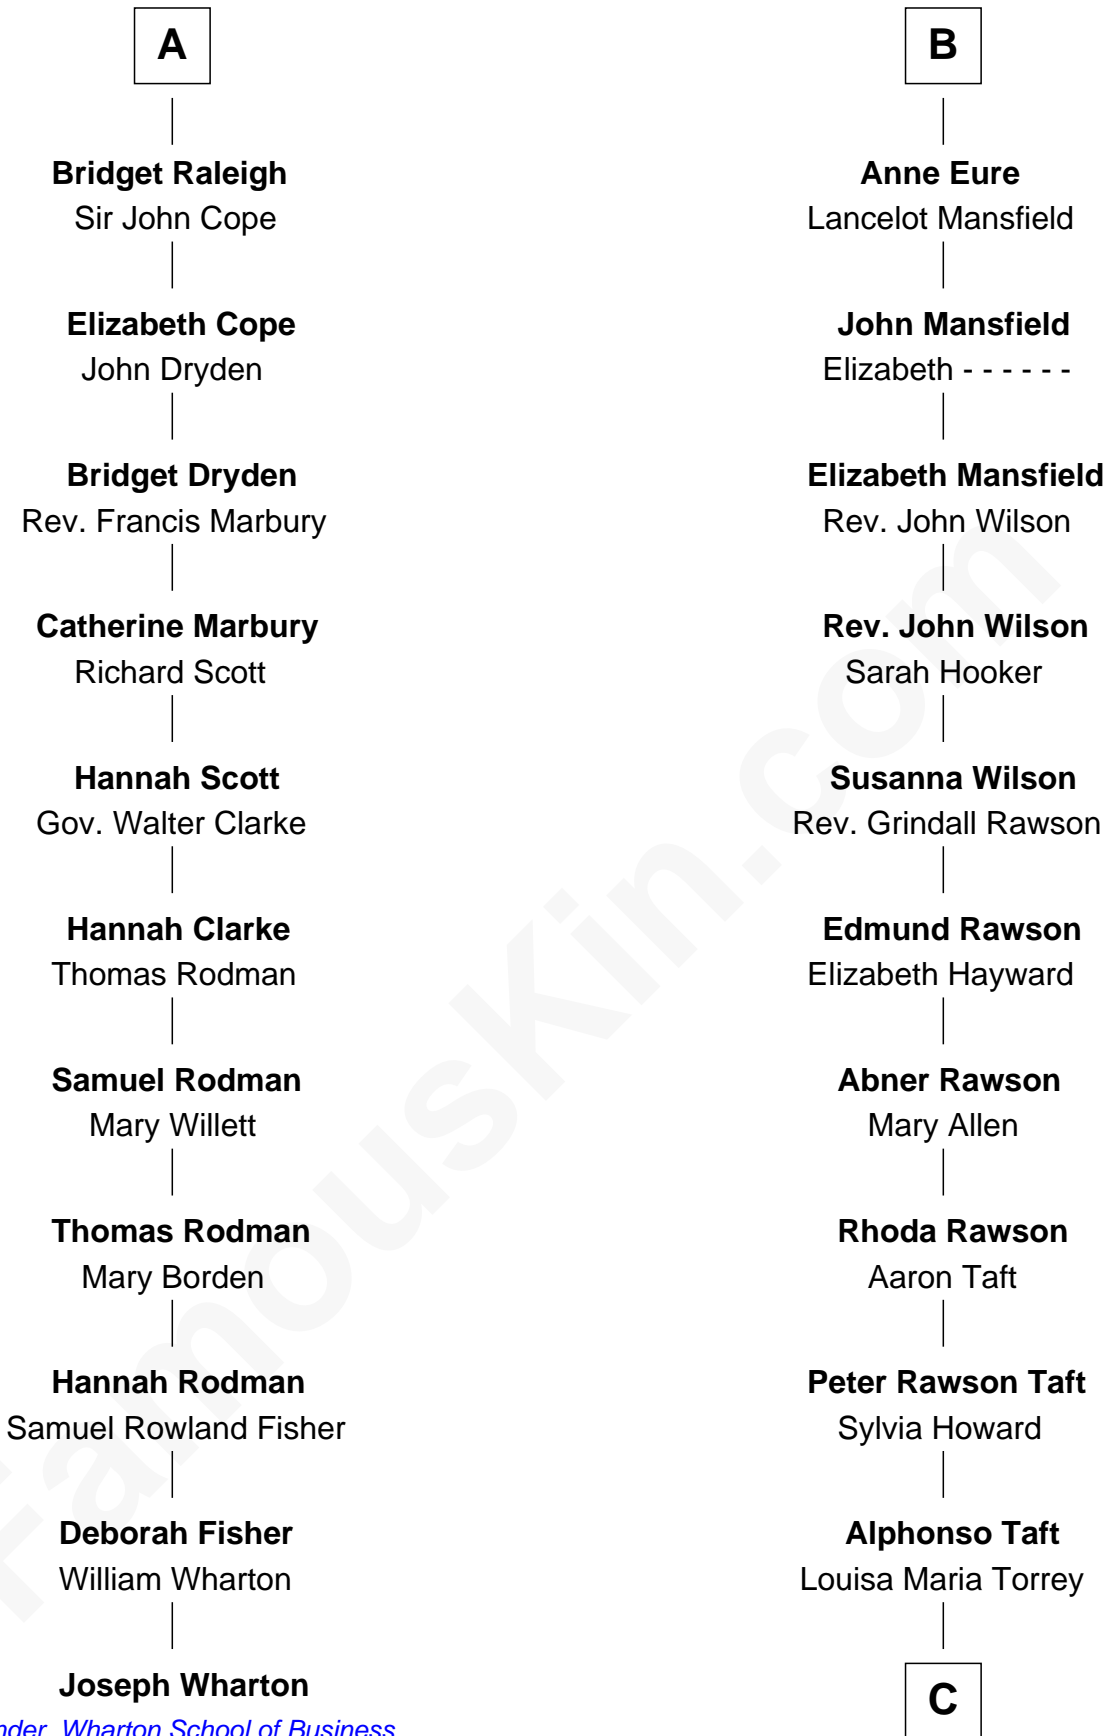

FamousKin.com

Relationship Chart of

Joseph Wharton

Founder of the Wharton School of Business

17th cousin 3 times removed of

Bob Taft

67th Governor of Ohio

Edmund Fitzalan

Alice de Warenne

C

William Howard Taft

Helen Louise Herron

Robert Alphonso Taft

Martha Wheaton Bowers

Robert Alphonso Taft

Blanca Duncan Noël