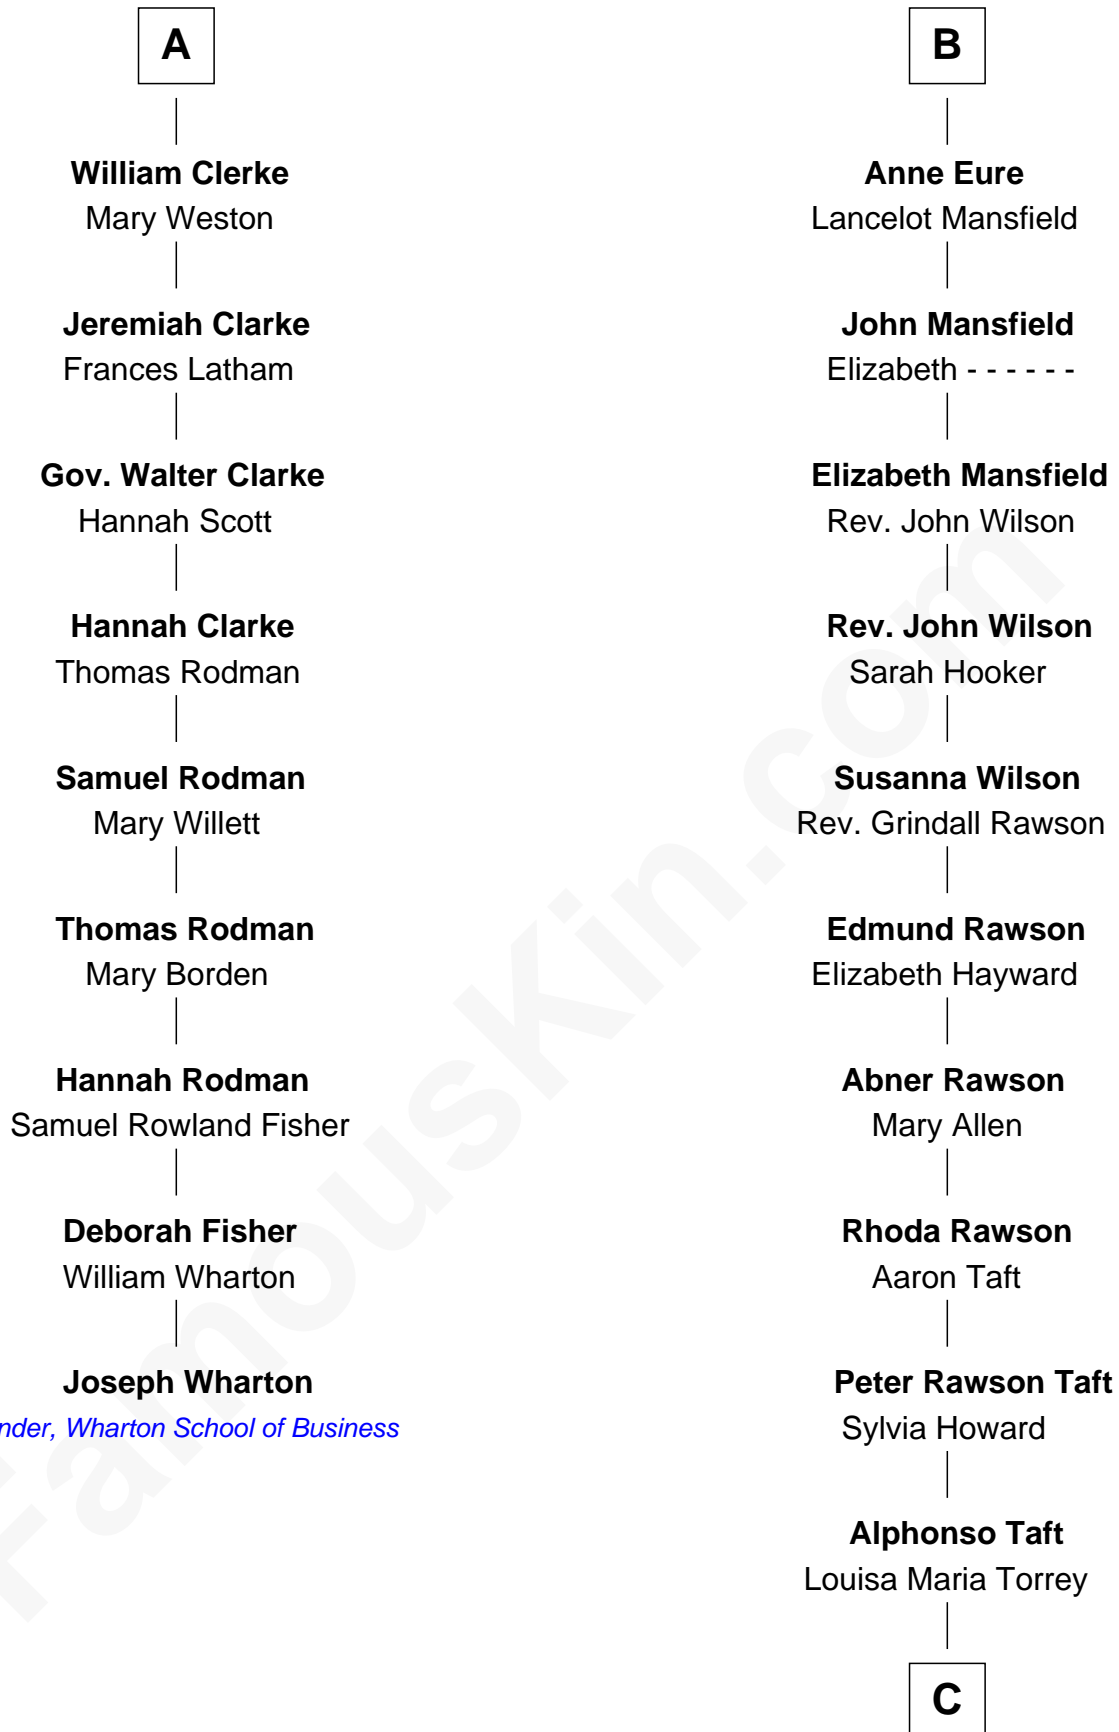

## Relationship Chart of

### Joseph Wharton

*Founder of the Wharton School of Business*

15th cousin 5 times removed of

**Bob Taft**

*67th Governor of Ohio*

**C**

**William Howard Taft**

Helen Louise Herron

**Robert Alphonso Taft**

Martha Wheaton Bowers

**Robert Alphonso Taft**

Blanca Duncan Noël

**Bob Taft**

*67th Governor of Ohio*

FamousKin.com