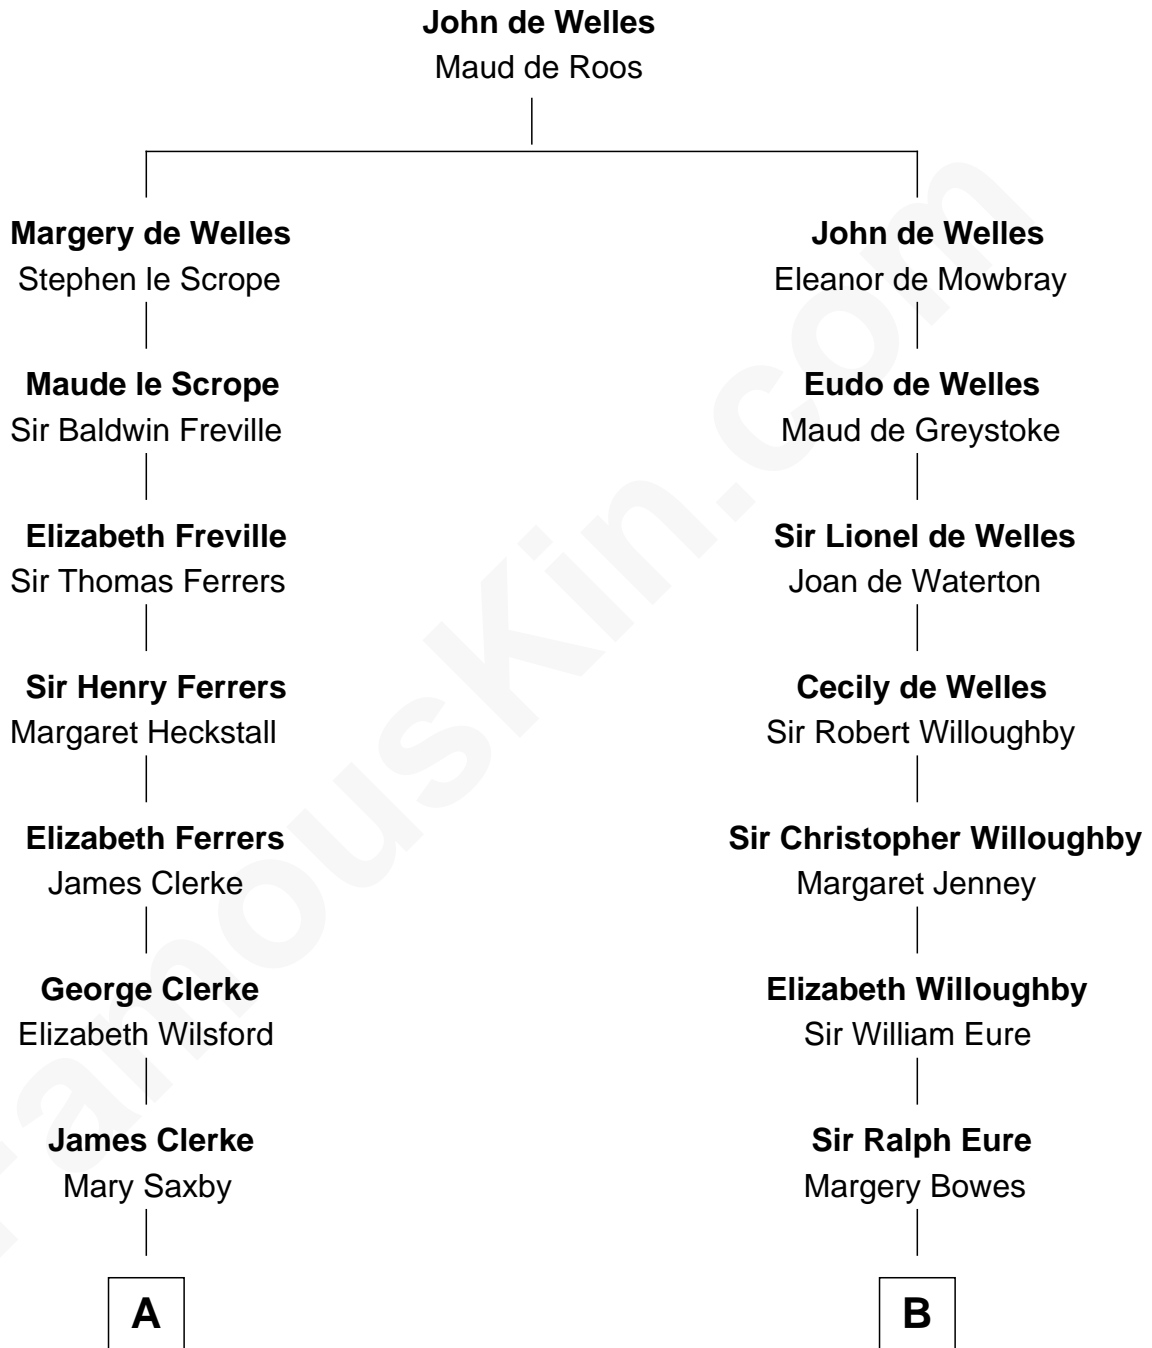

## Relationship Chart of

### Joseph Wharton

*Founder of the Wharton School of Business*

15th cousin 5 times removed of

**Bob Taft**

*67th Governor of Ohio*

**C**

**William Howard Taft**

Helen Louise Herron

**Robert Alphonso Taft**

Martha Wheaton Bowers

**Robert Alphonso Taft**

Blanca Duncan Noël

**Bob Taft**

*67th Governor of Ohio*

FamousKin.com