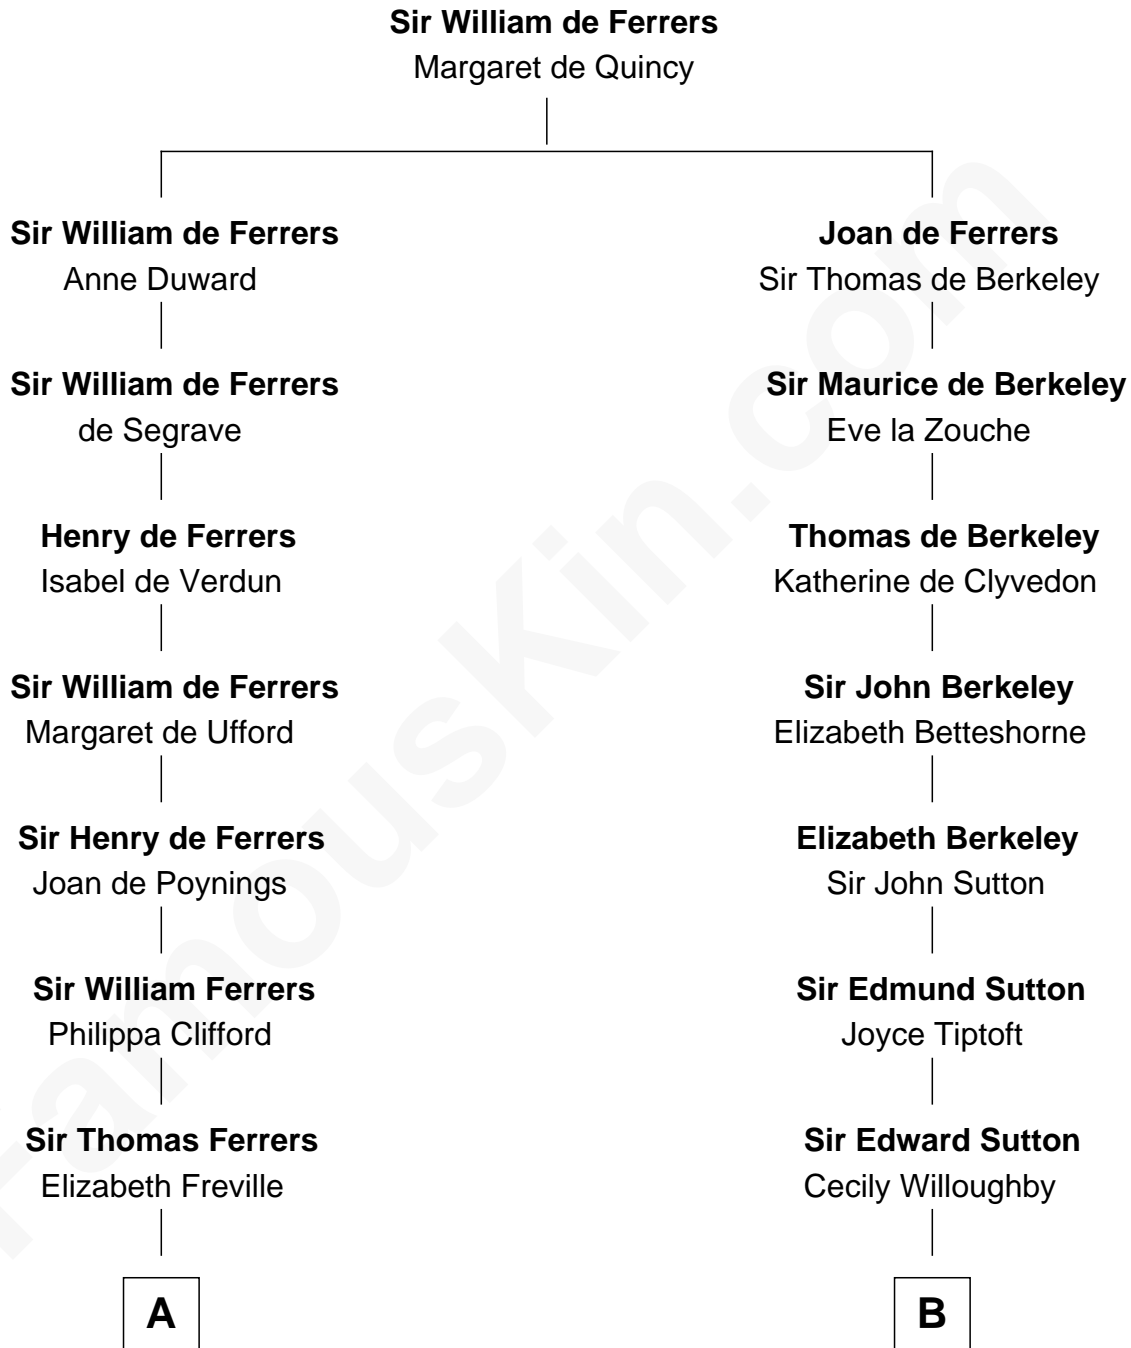

FamousKin.com

Relationship Chart of

Joseph Wharton

Founder of the Wharton School of Business

16th cousin 3 times removed of

Jane (Appleton) Pierce

First Lady of President Franklin Pierce

C

—
Hannah Rodman
Samuel Rowland Fisher

—
Deborah Fisher
William Wharton

—
Joseph Wharton
Founder, Wharton School of Business

FamousKin.com