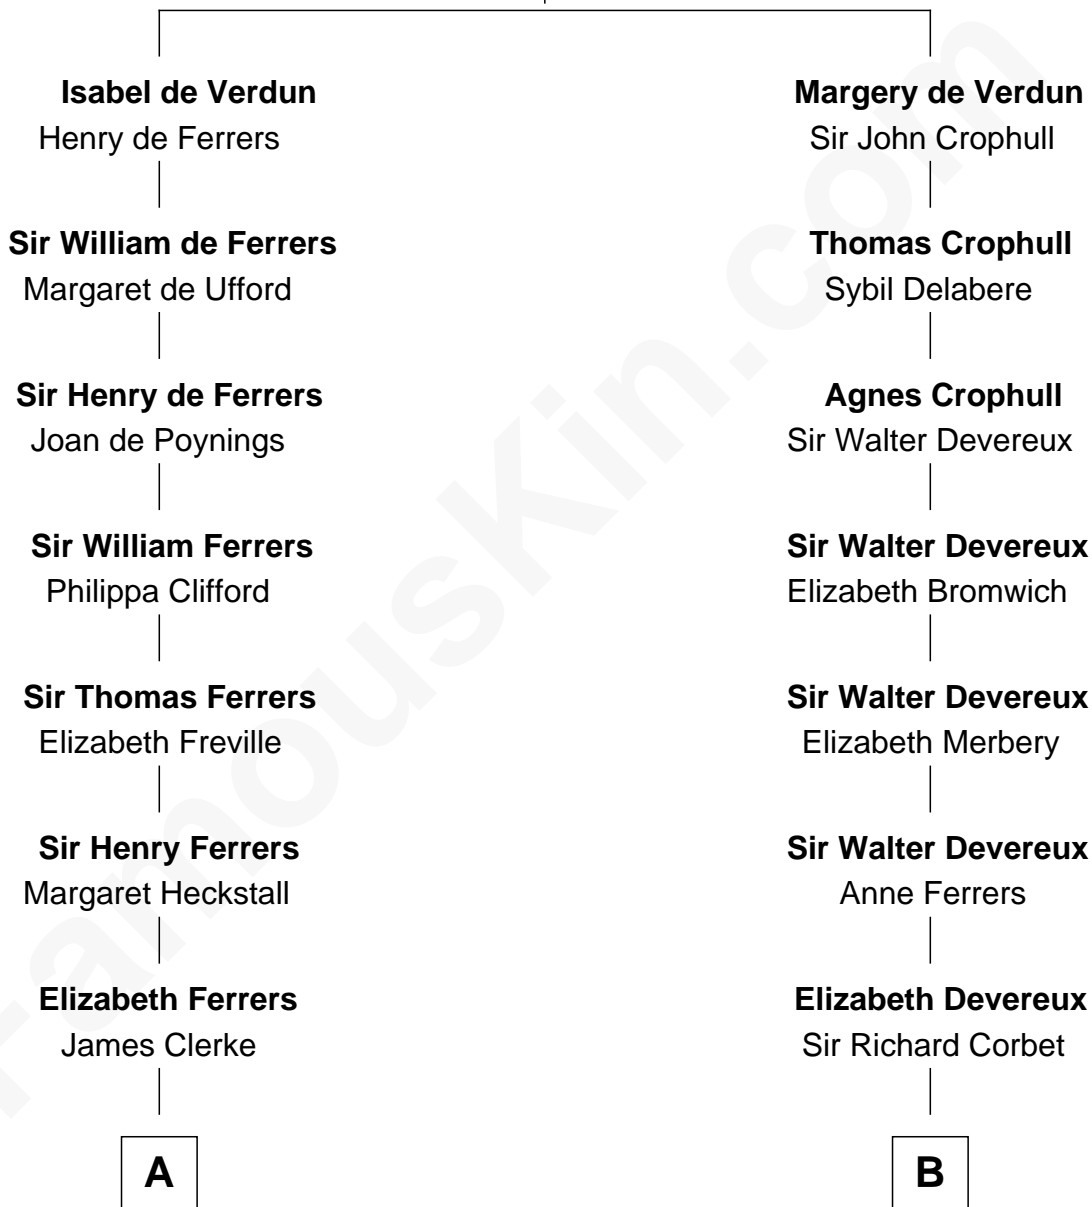

FamousKin.com

Relationship Chart of

Joseph Wharton

Founder of the Wharton School of Business

17th cousin 4 times removed of

Henry Sturgis Morgan

Co-Founder of Morgan Stanley

Sir Thebaud de Verdun

with wife
Elizabeth de Clare

with wife
Maud Mortimer

C

|
William Gedney Tracy

Rachel Huntington

|
Charles F. Tracy

Louisa Kirkland

|
Frances Louisa Tracy