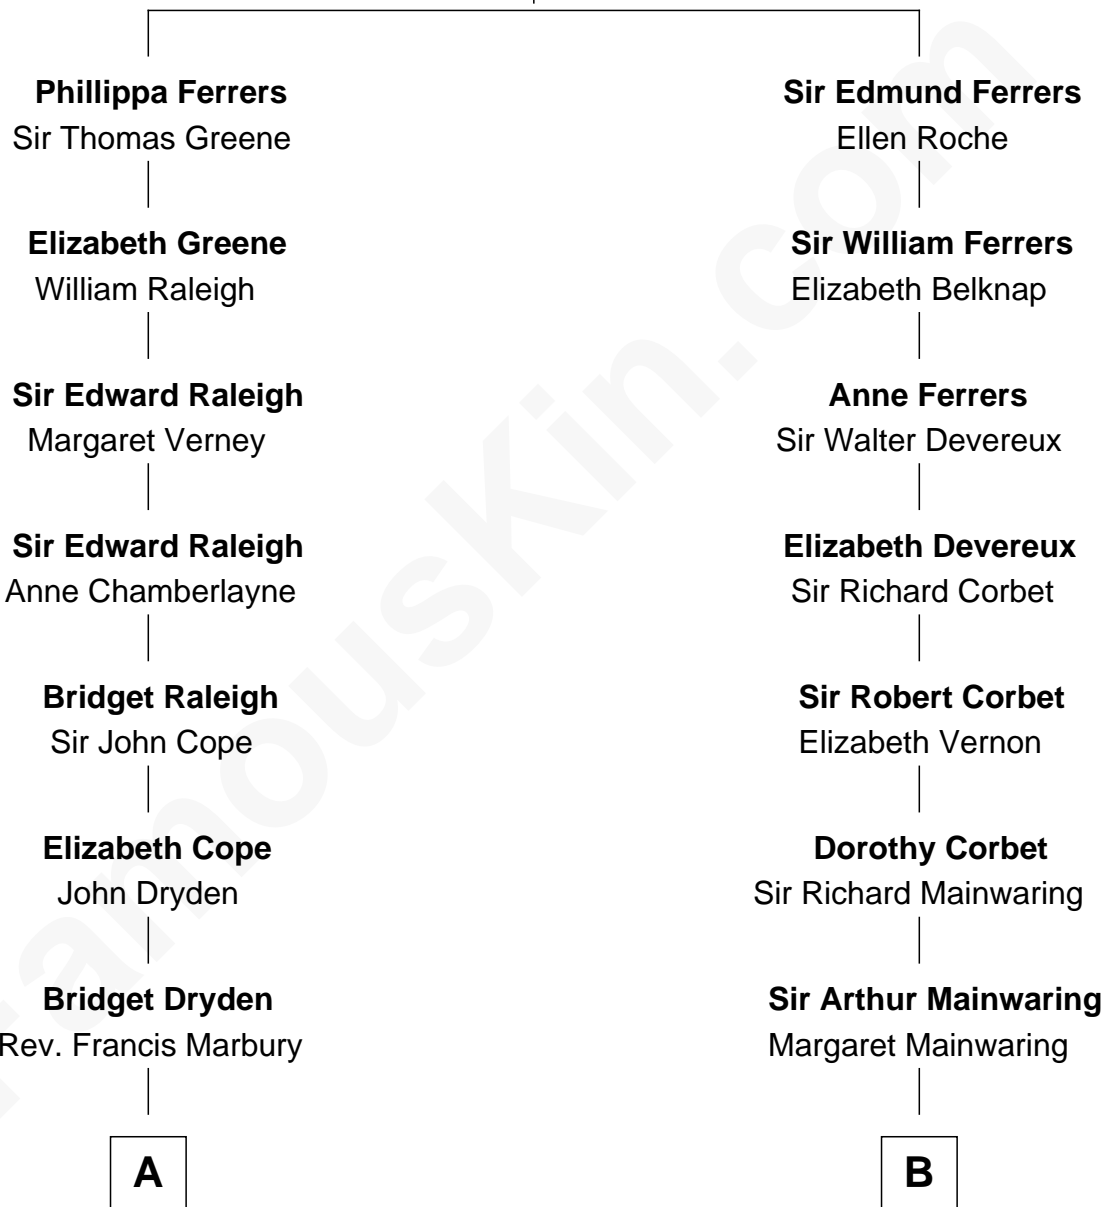

FamousKin.com

Relationship Chart of

Joseph Wharton

Founder of the Wharton School of Business

14th cousin 4 times removed of

Henry Sturgis Morgan

Co-Founder of Morgan Stanley

Robert de Ferrers
Margaret Despencer

C

John Pierpont Morgan

Jane Norton Grew

Henry Sturgis Morgan

Co-Founder of Morgan Stanley

FamousKin.com