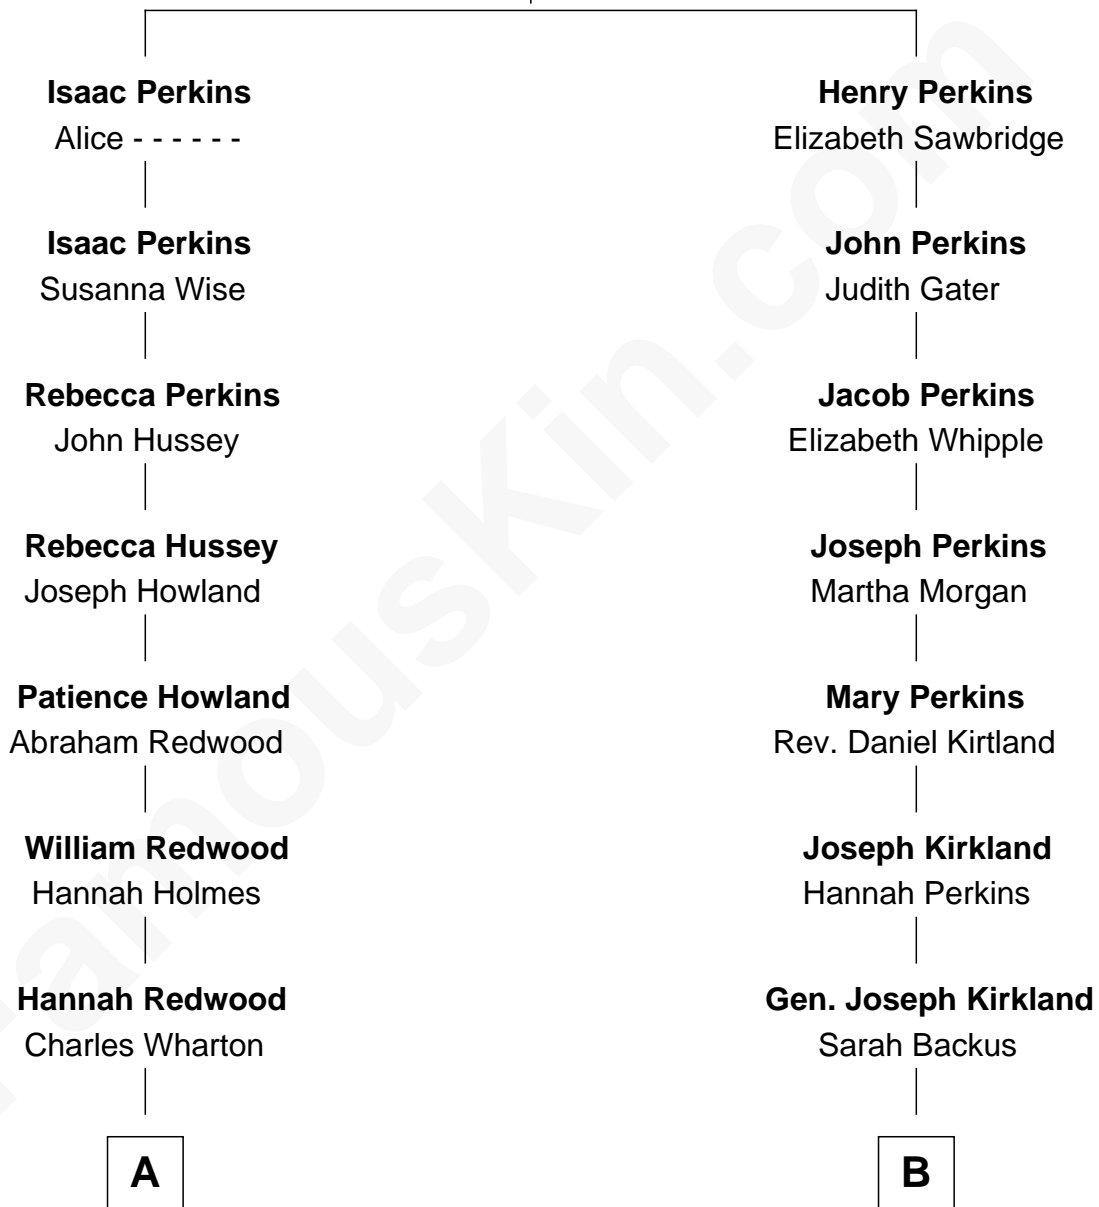

## Relationship Chart of

### Joseph Wharton

*Founder of the Wharton School of Business*

8th cousin 2 times removed of

### Henry Sturgis Morgan

*Co-Founder of Morgan Stanley*

**Thomas Perkins**

Alice - - - - -

**A**

**William Wharton**

Deborah Fisher

**Joseph Wharton**

*Founder, Wharton School of Business*

**B**

**Louisa Kirkland**

Charles F. Tracy

**Frances Louisa Tracy**

John Pierpont Morgan

**John Pierpont Morgan**

Jane Norton Grew