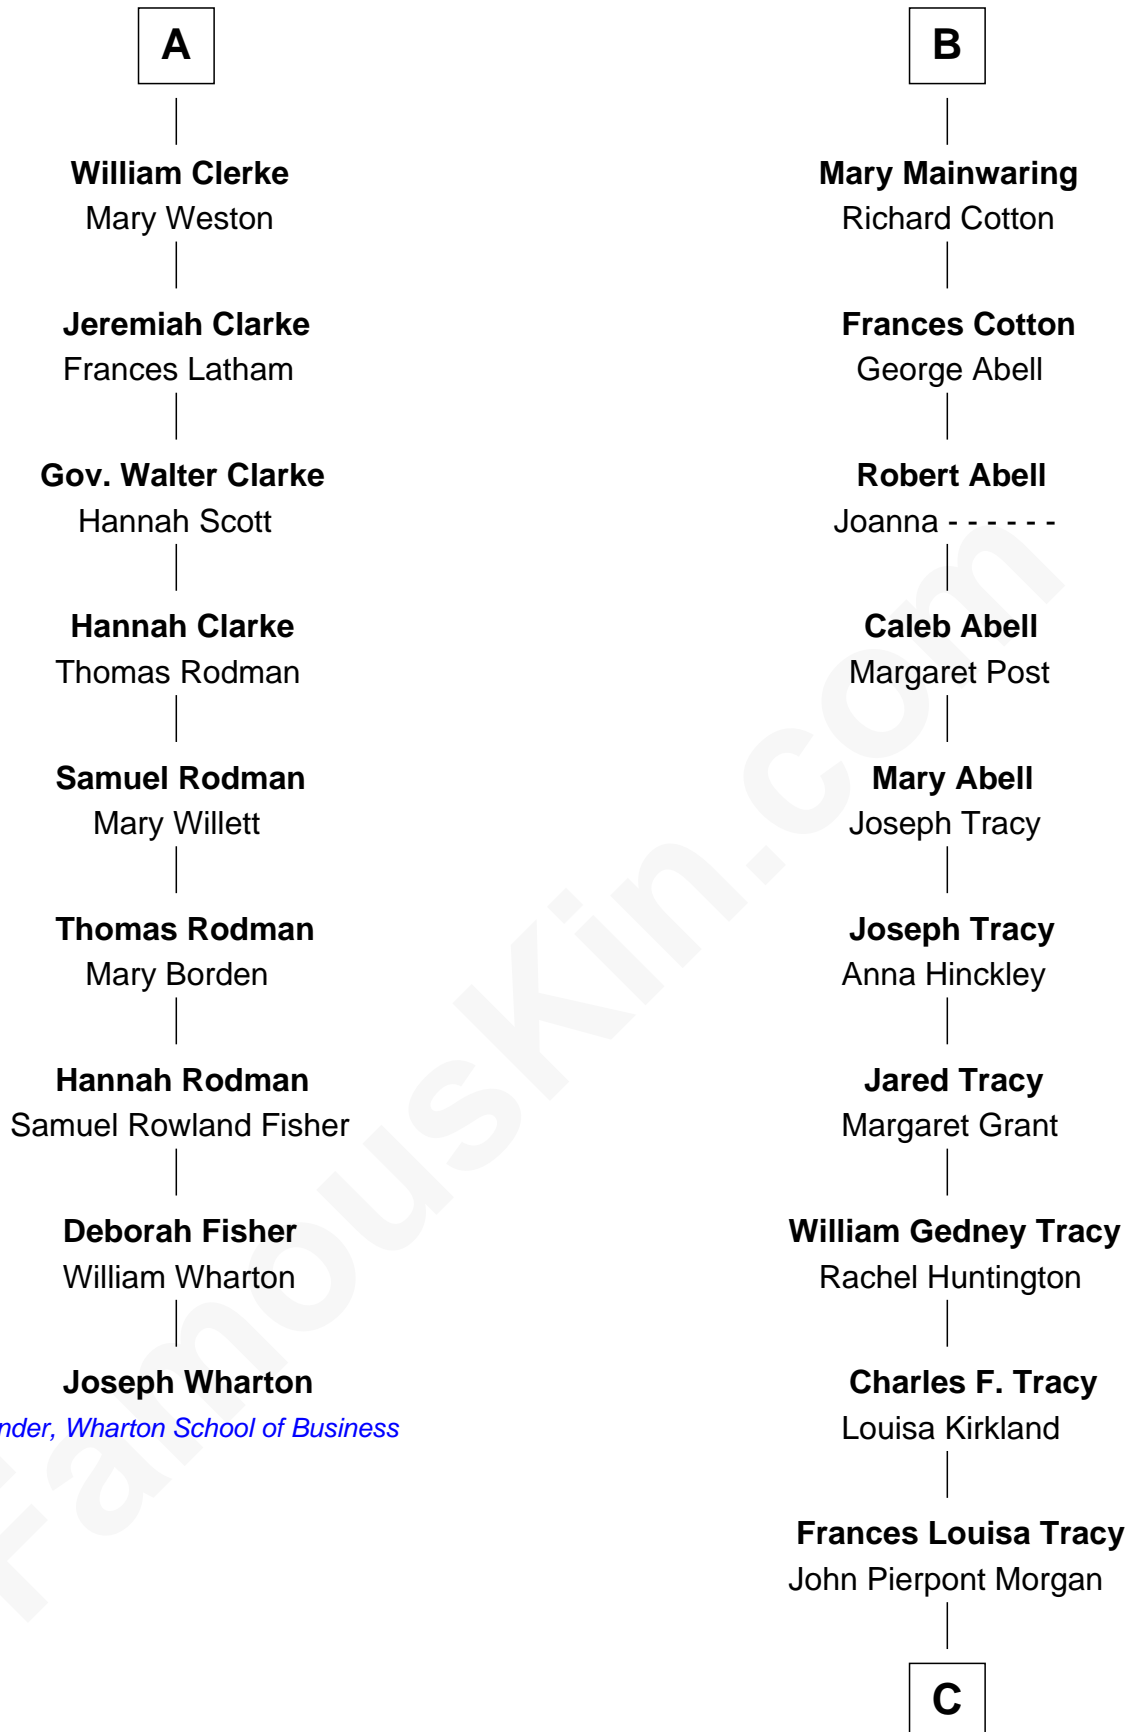

FamousKin.com

Relationship Chart of

Joseph Wharton

Founder of the Wharton School of Business

15th cousin 3 times removed of

Henry Sturgis Morgan

Co-Founder of Morgan Stanley

John de Welles

Elizabeth Vernon

Sir Robert Corbet

Dorothy Corbet

Sir Richard Mainwaring

Sir Arthur Mainwaring

Margaret Mainwaring

B

C