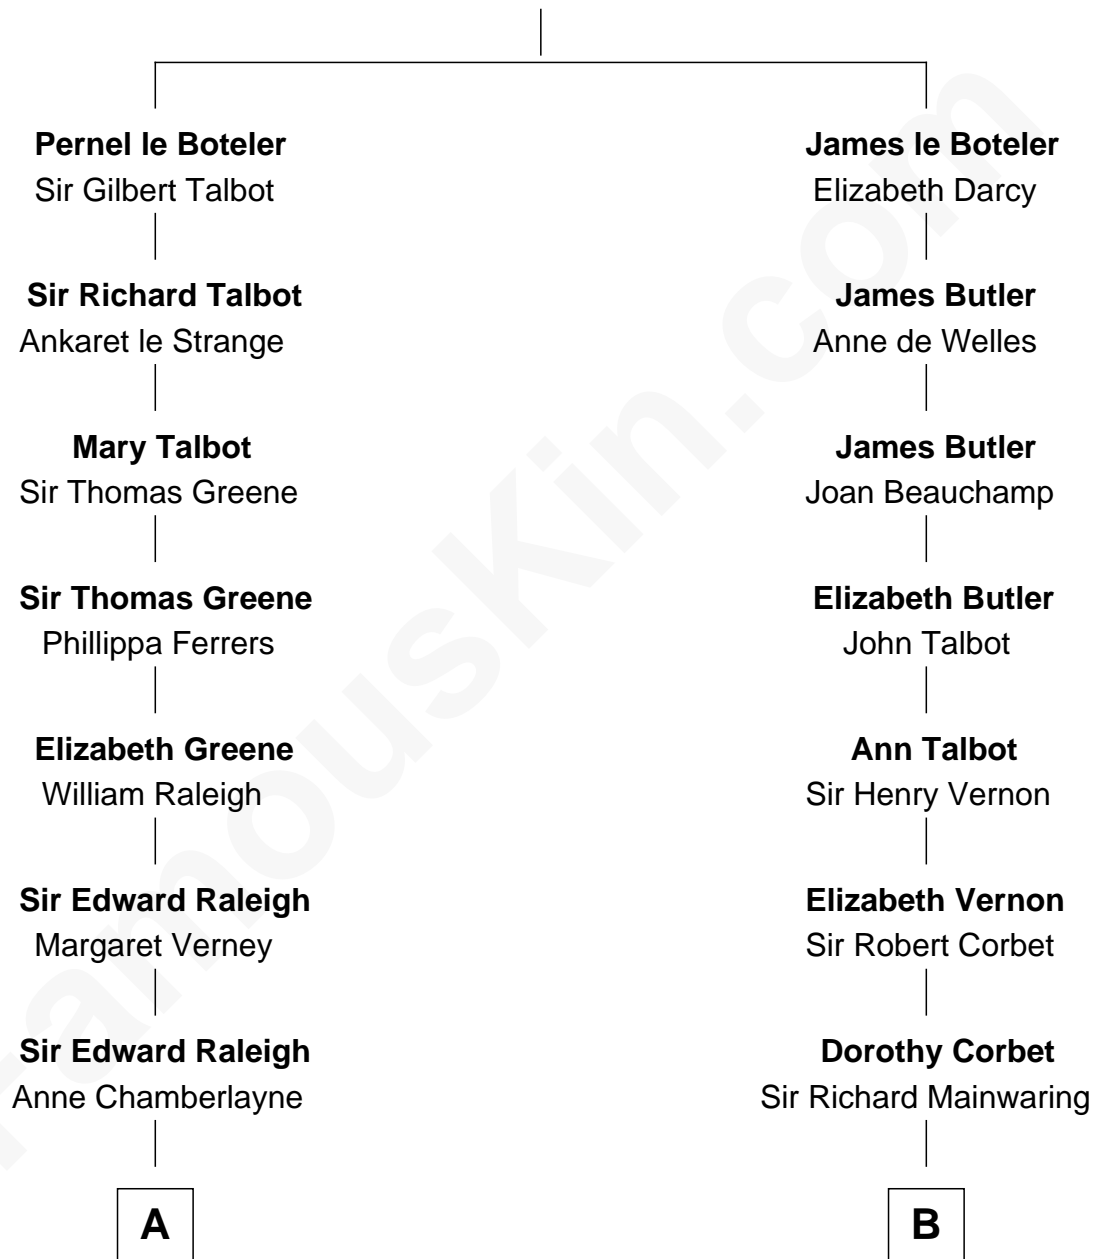

FamousKin.com

Relationship Chart of

Joseph Wharton

Founder of the Wharton School of Business

17th cousin 2 times removed of

Henry Sturgis Morgan

Co-Founder of Morgan Stanley

Sir James le Boteler

Eleanor de Bohun

C

—
Frances Louisa Tracy

John Pierpont Morgan

—
John Pierpont Morgan

Jane Norton Grew

—
Henry Sturgis Morgan

Co-Founder of Morgan Stanley