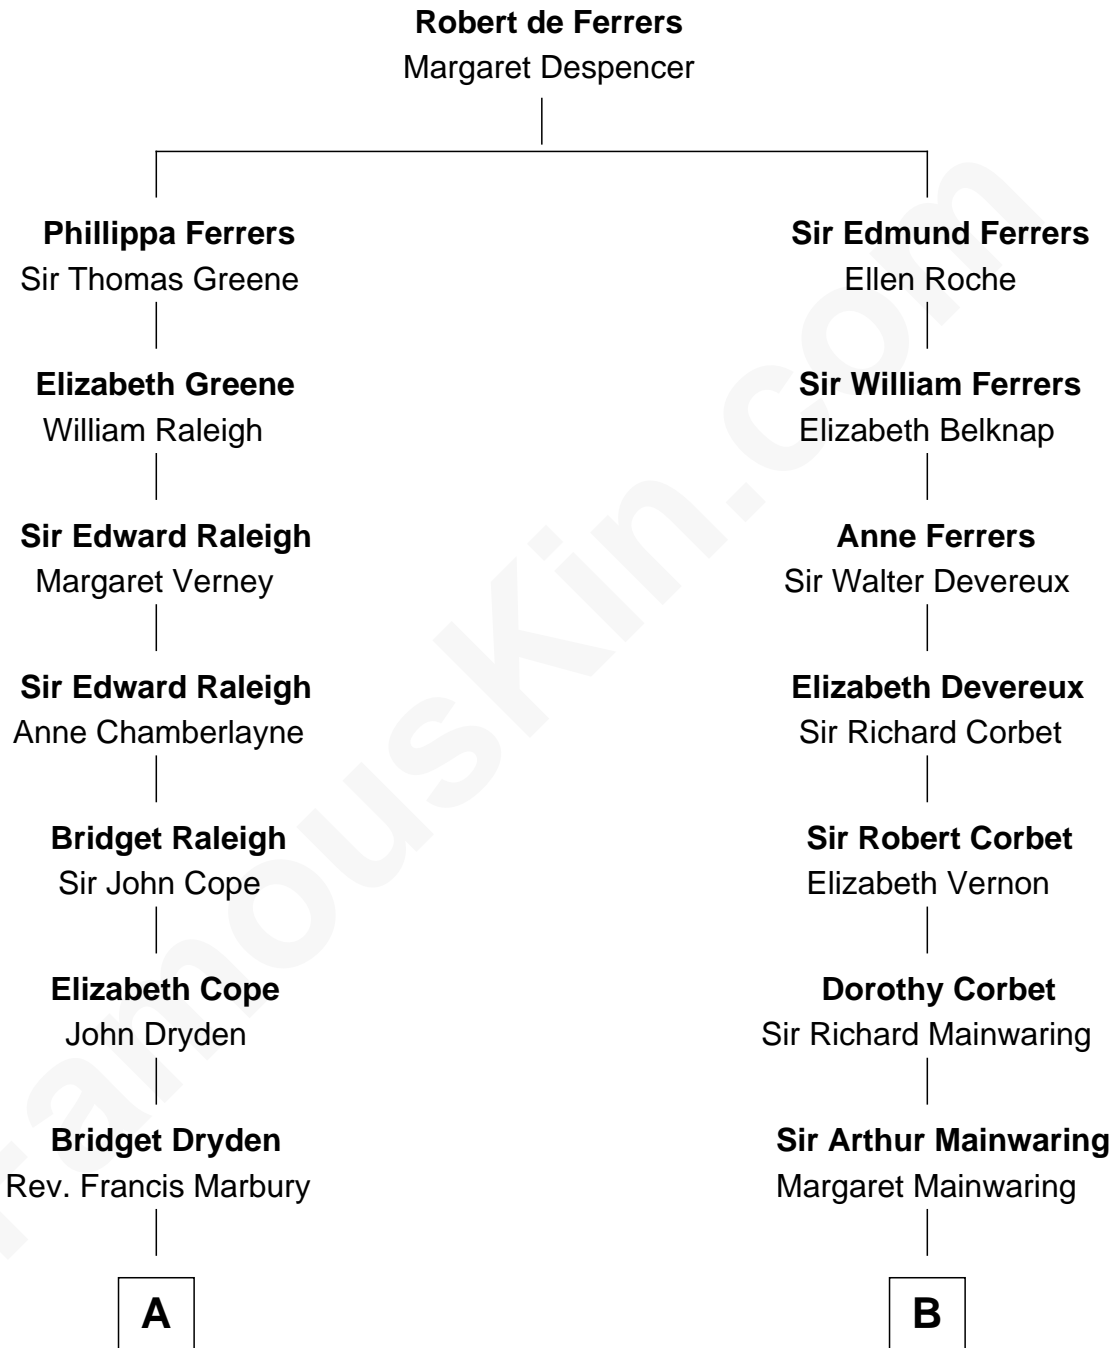

FamousKin.com

Relationship Chart of

Joseph Wharton

Founder of the Wharton School of Business

14th cousin 3 times removed of

J.P. Morgan, Jr.

American Banker and Philanthropist

A

Catherine Marbury

Richard Scott

Hannah Scott

Gov. Walter Clarke

Hannah Clarke

Thomas Rodman

Samuel Rodman

Mary Willett

Thomas Rodman

Mary Borden

Hannah Rodman

Samuel Rowland Fisher

Deborah Fisher

William Wharton

Joseph Wharton

Founder, Wharton School of Business