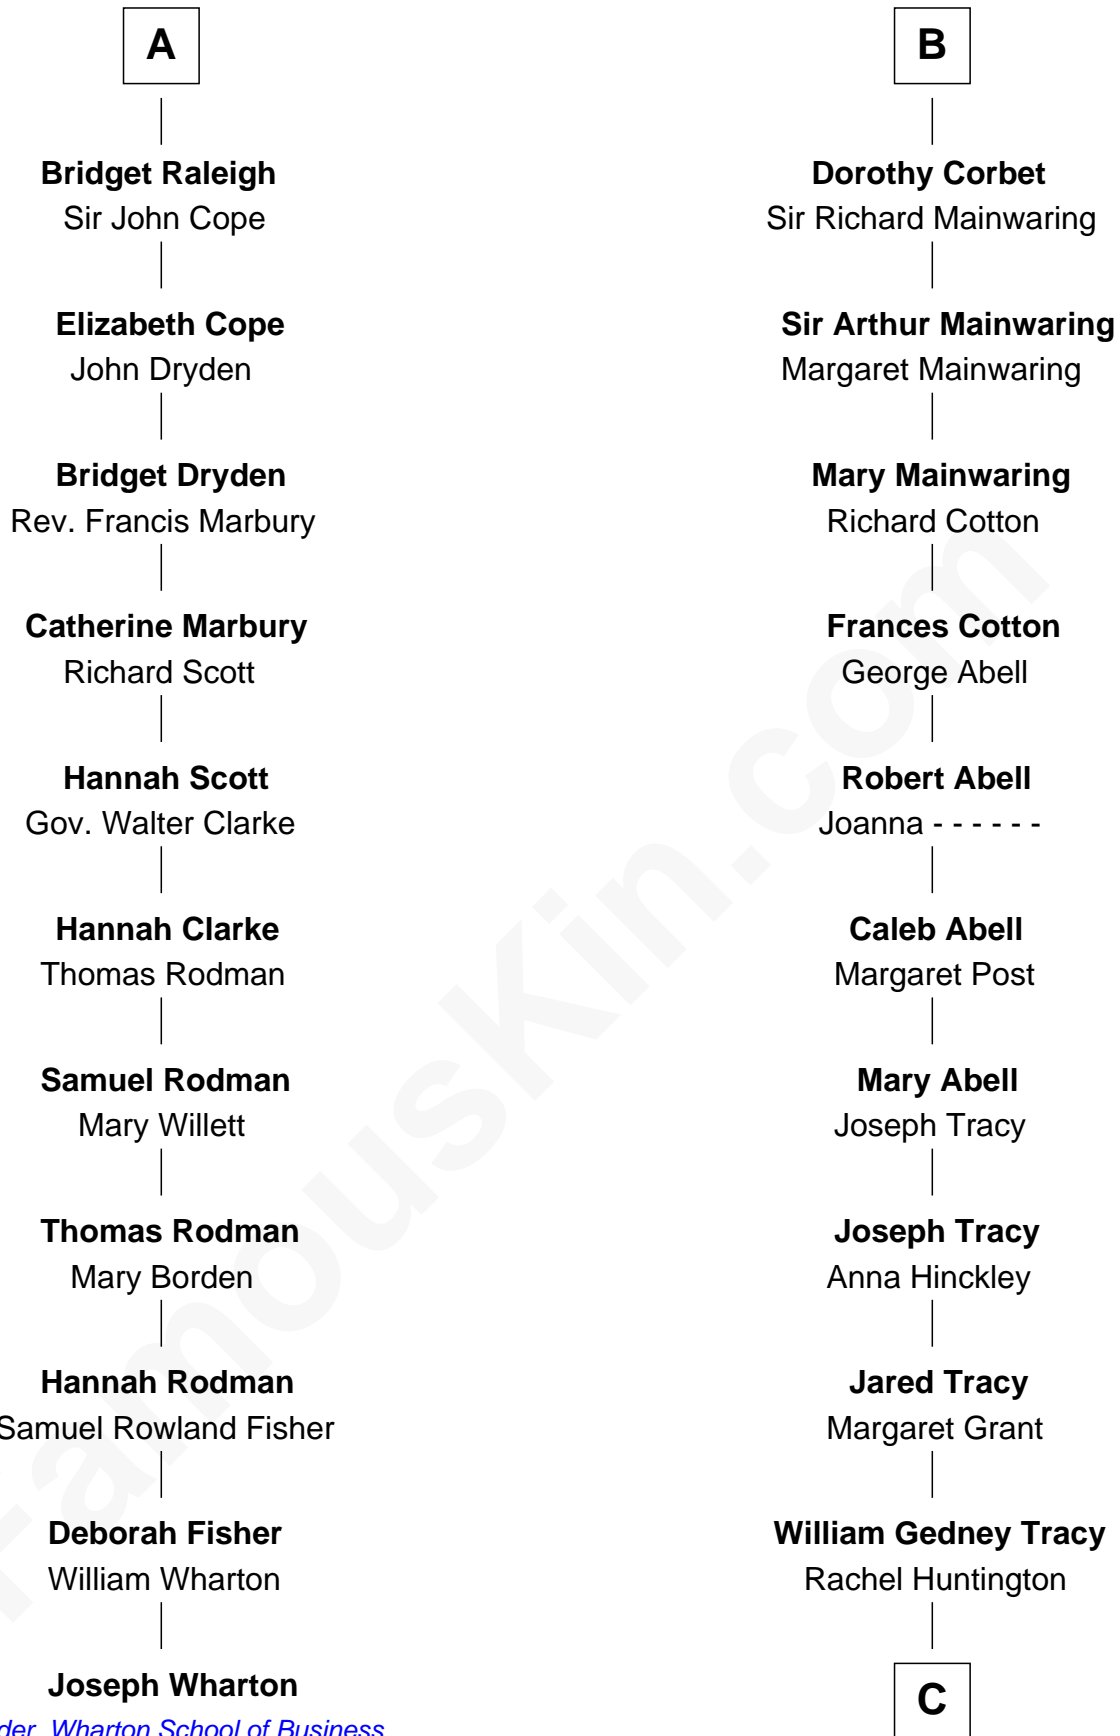

## Relationship Chart of

### Joseph Wharton

*Founder of the Wharton School of Business*

**17th cousin 2 times removed of**

**J.P. Morgan, Jr.**

*American Banker and Philanthropist*

**Edmund Fitzalan**

Alice de Warenne

C