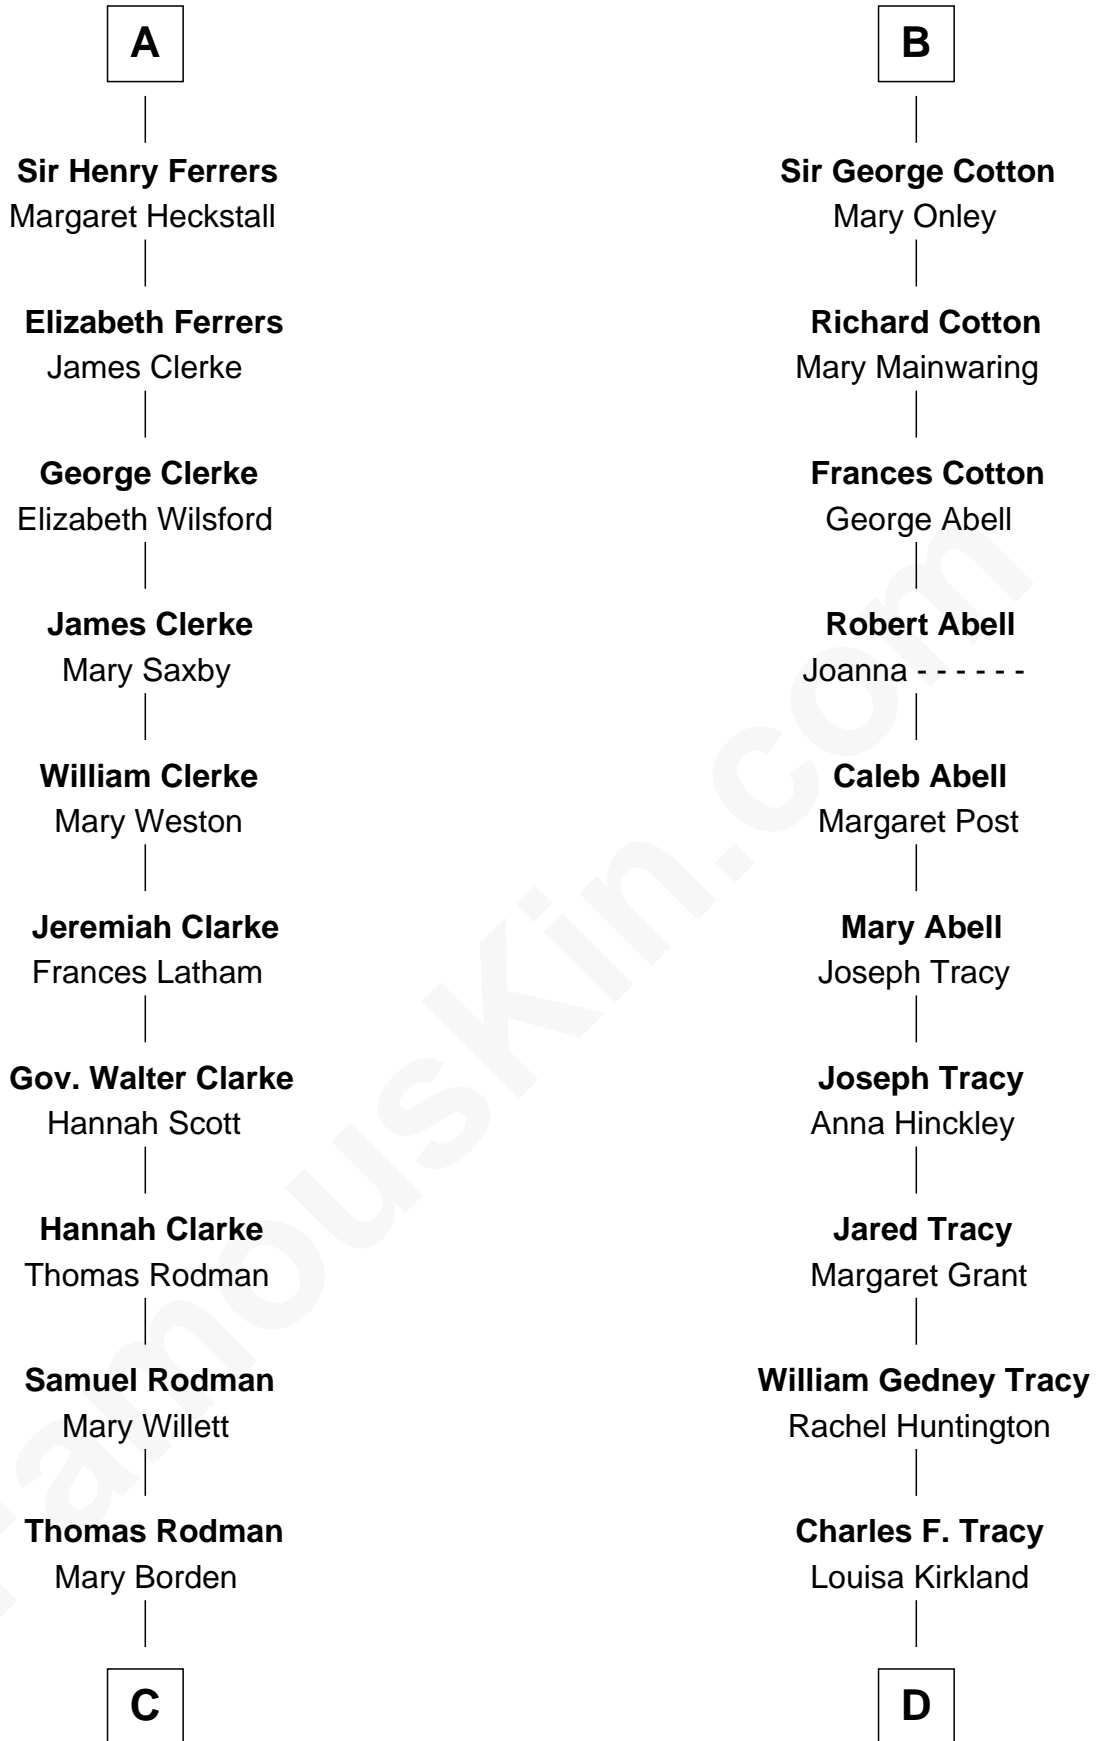

FamousKin.com

Relationship Chart of

Joseph Wharton

Founder of the Wharton School of Business

18th cousin 1 time removed of

J.P. Morgan, Jr.

American Banker and Philanthropist

C

Hannah Rodman
Samuel Rowland Fisher

Deborah Fisher
William Wharton

Joseph Wharton
Founder, Wharton School of Business

D

Frances Louisa Tracy
John Pierpont Morgan

J.P. Morgan, Jr.
American Banker and Philanthropist