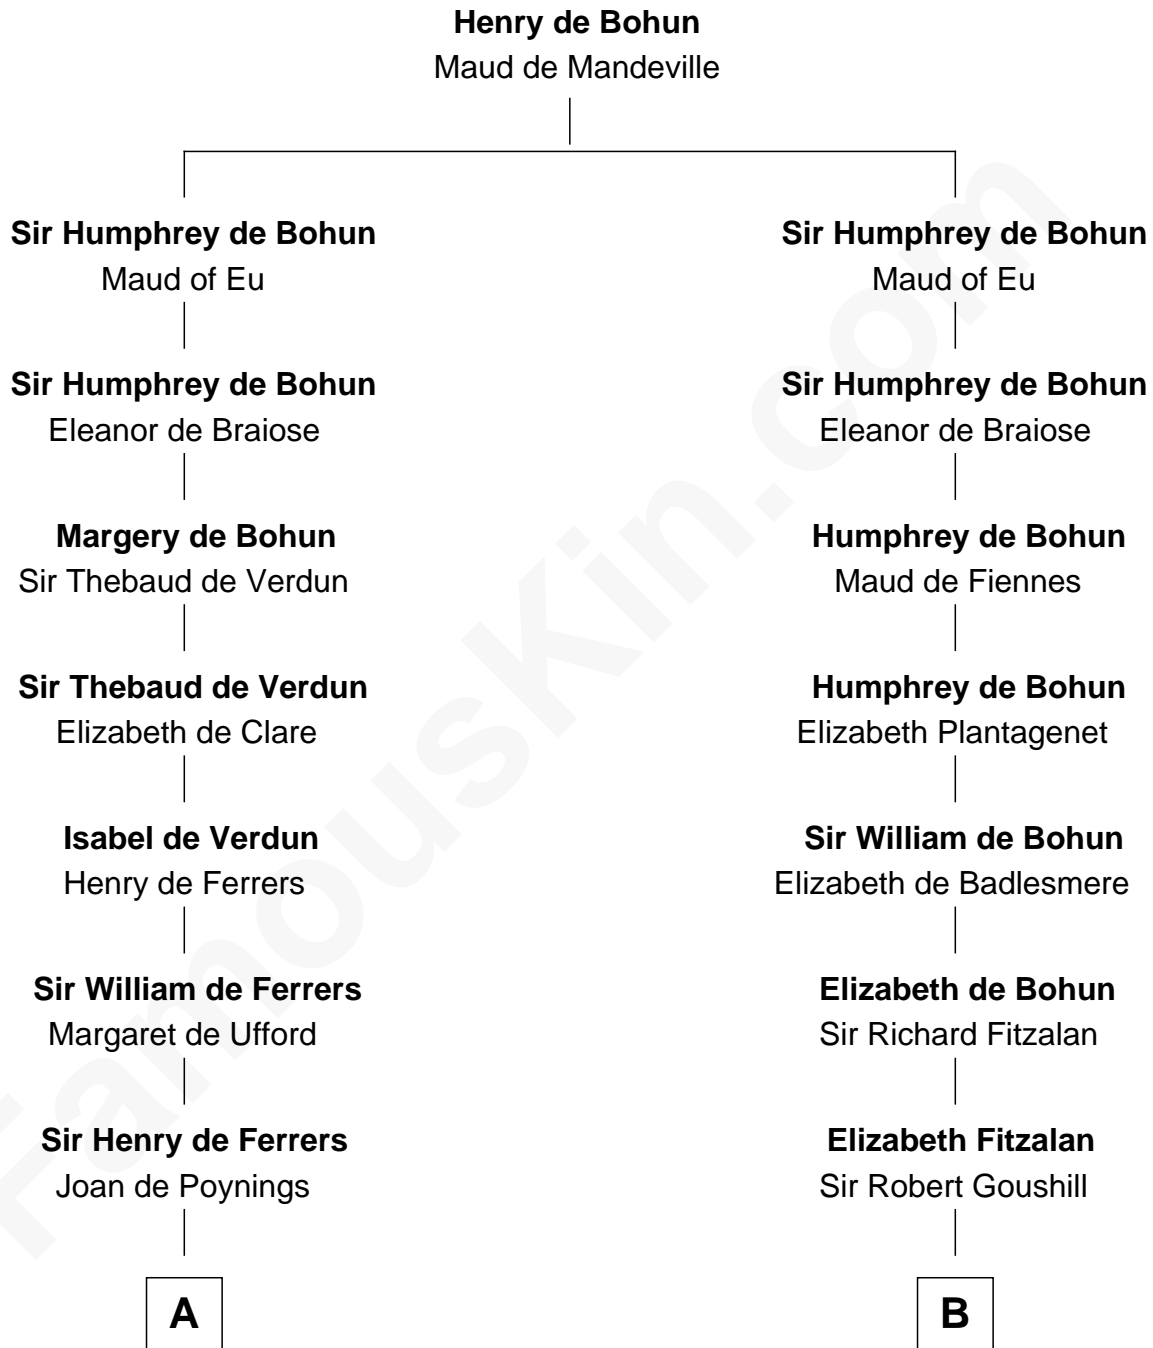

FamousKin.com

Relationship Chart of

Joseph Wharton

Founder of the Wharton School of Business

20th cousin 1 time removed of

Fitzhugh Lee

40th Governor of Virginia

C

Samuel Rodman

Mary Willett

Thomas Rodman

Mary Borden

Hannah Rodman

Samuel Rowland Fisher

Deborah Fisher

William Wharton

Joseph Wharton

Founder, Wharton School of Business

D

Col. Henry Lee

Lucy Grymes

Maj. Gen. Henry Lee

Anne Hill Carter

Sydney Smith Lee

Anna Maria Mason

Fitzhugh Lee

40th Governor of Virginia