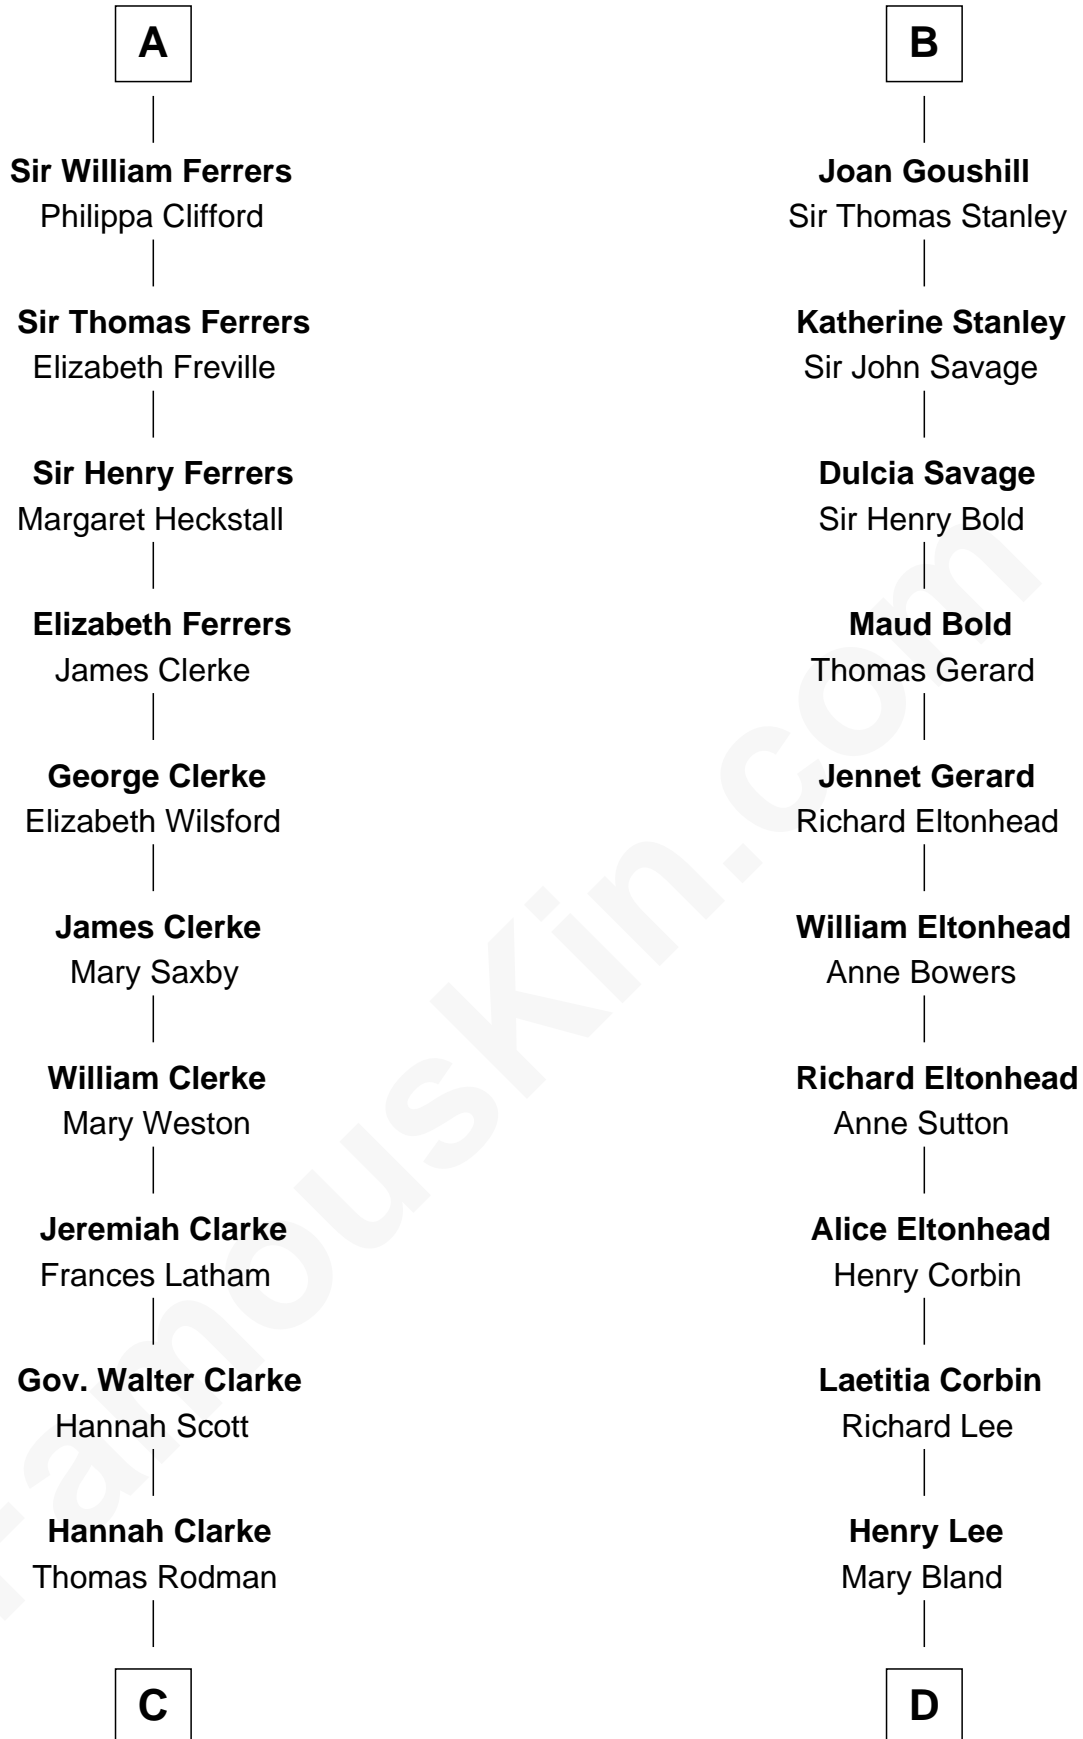

FamousKin.com

Relationship Chart of

Joseph Wharton

Founder of the Wharton School of Business

20th cousin 1 time removed of

Fitzhugh Lee

40th Governor of Virginia

C

Samuel Rodman

Mary Willett

Thomas Rodman

Mary Borden

Hannah Rodman

Samuel Rowland Fisher

Deborah Fisher

William Wharton