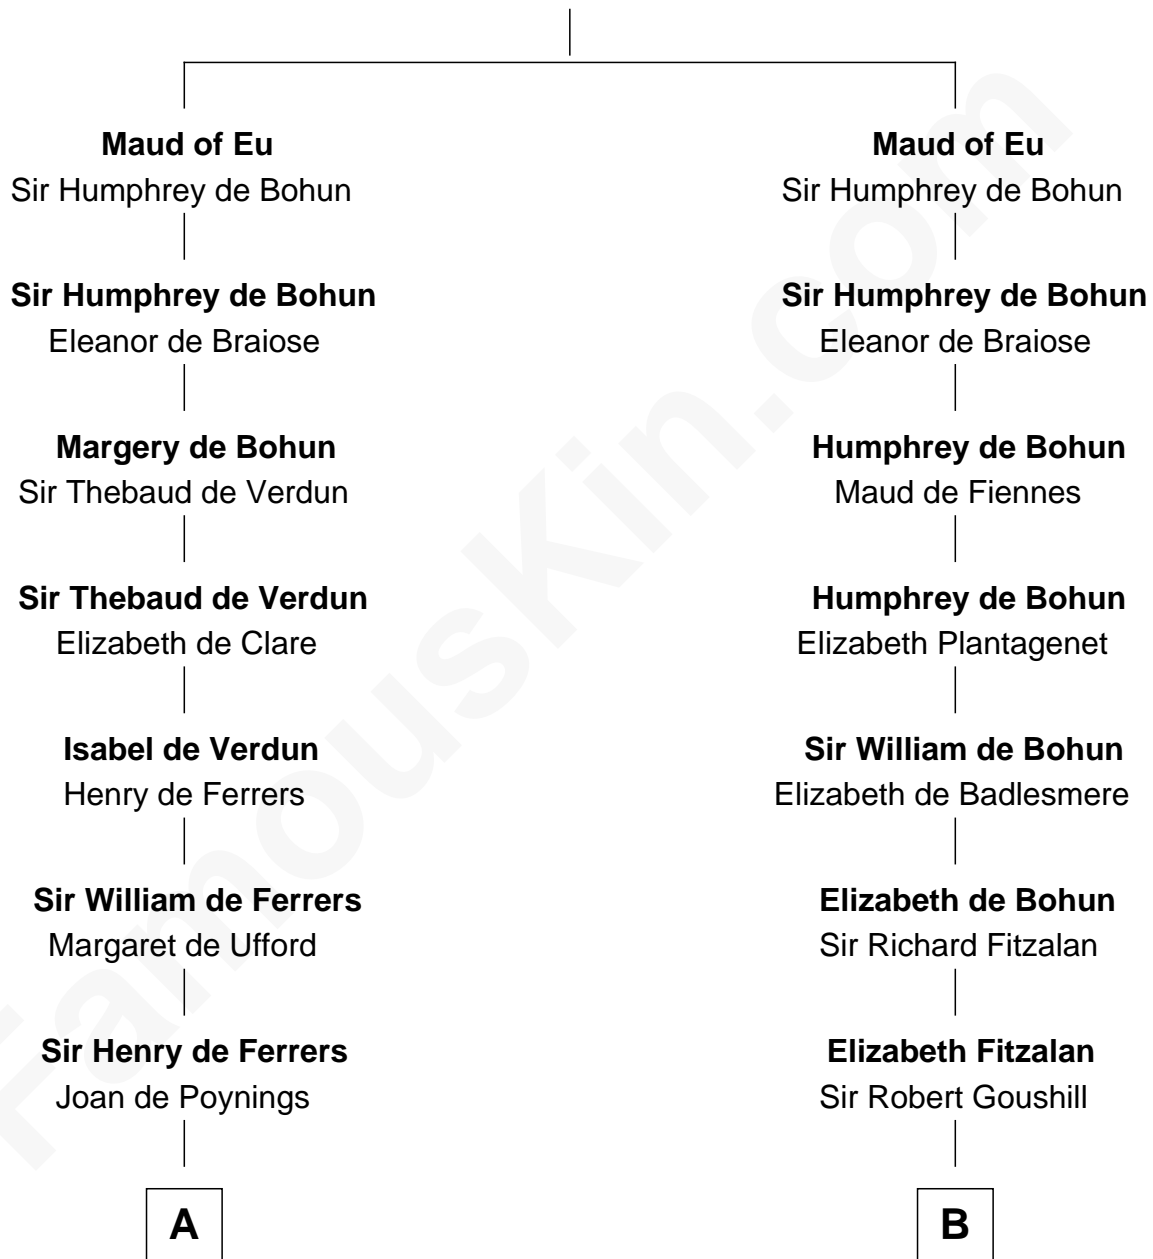

FamousKin.com

Relationship Chart of

Joseph Wharton

Founder of the Wharton School of Business

20th cousin 1 time removed of

Fitzhugh Lee

40th Governor of Virginia

Raoul de Lusgnan

Alice de Eu

C

Samuel Rodman

Mary Willett

Thomas Rodman

Mary Borden

Hannah Rodman

Samuel Rowland Fisher

Deborah Fisher

William Wharton

Joseph Wharton

Founder, Wharton School of Business

D

Col. Henry Lee

Lucy Grymes

Maj. Gen. Henry Lee

Anne Hill Carter

Sydney Smith Lee

Anna Maria Mason

Fitzhugh Lee

40th Governor of Virginia