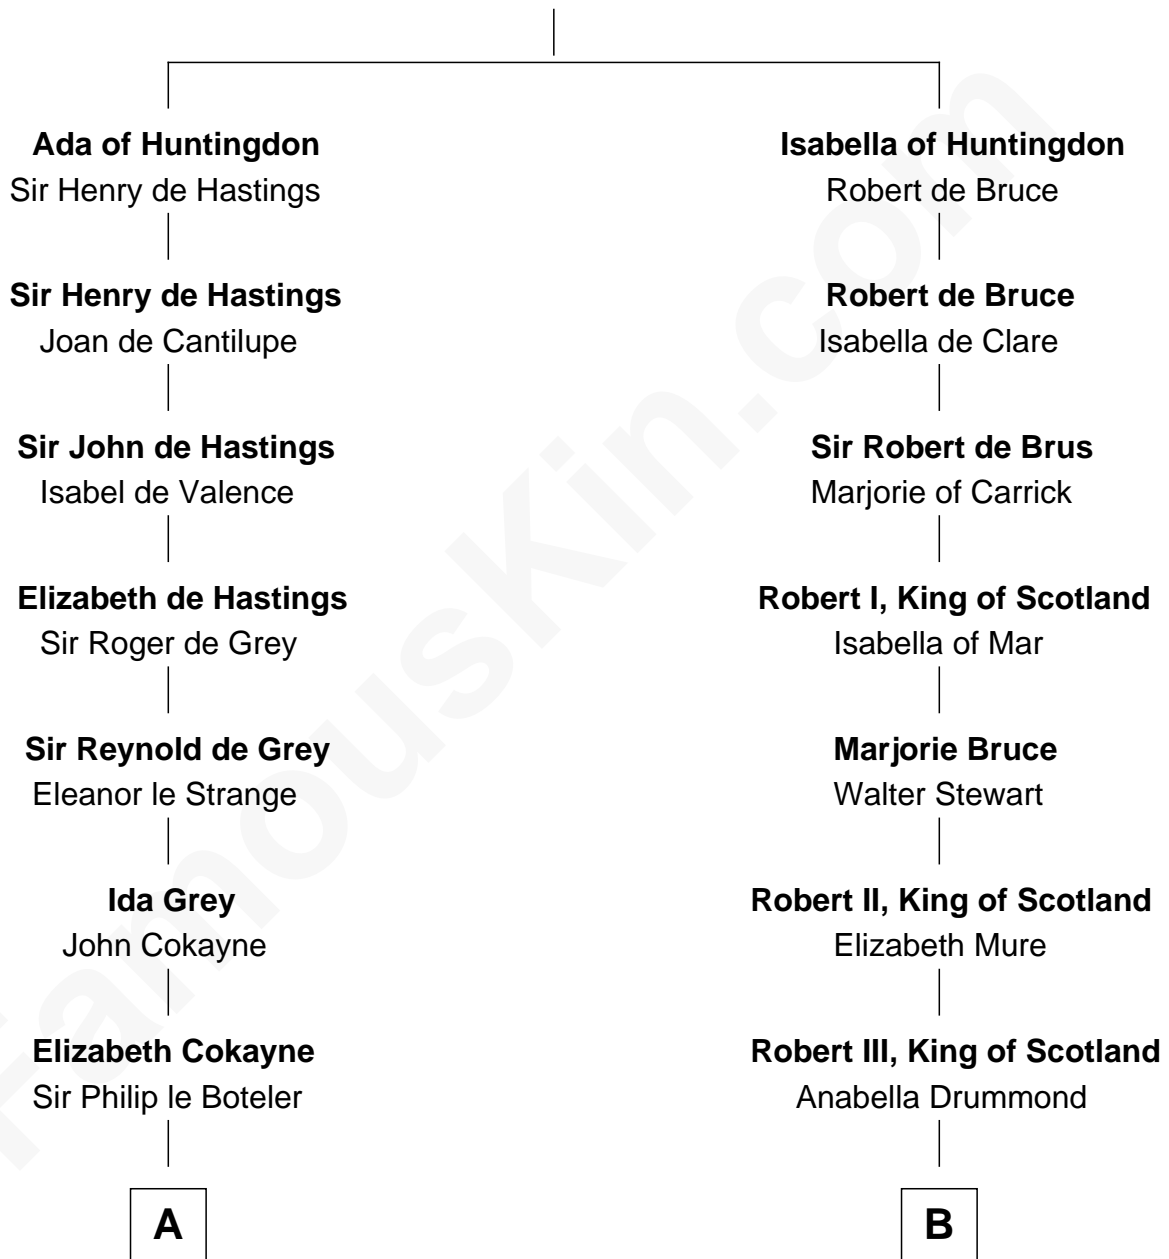

FamousKin.com Relationship Chart of

Joseph Wharton

Founder of the Wharton School of Business

21st cousin of

Fitzhugh Lee

40th Governor of Virginia

David of Huntingdon

Maud of Chester

C

Samuel Rodman

Mary Willett

Thomas Rodman

Mary Borden

Hannah Rodman

Samuel Rowland Fisher

Deborah Fisher