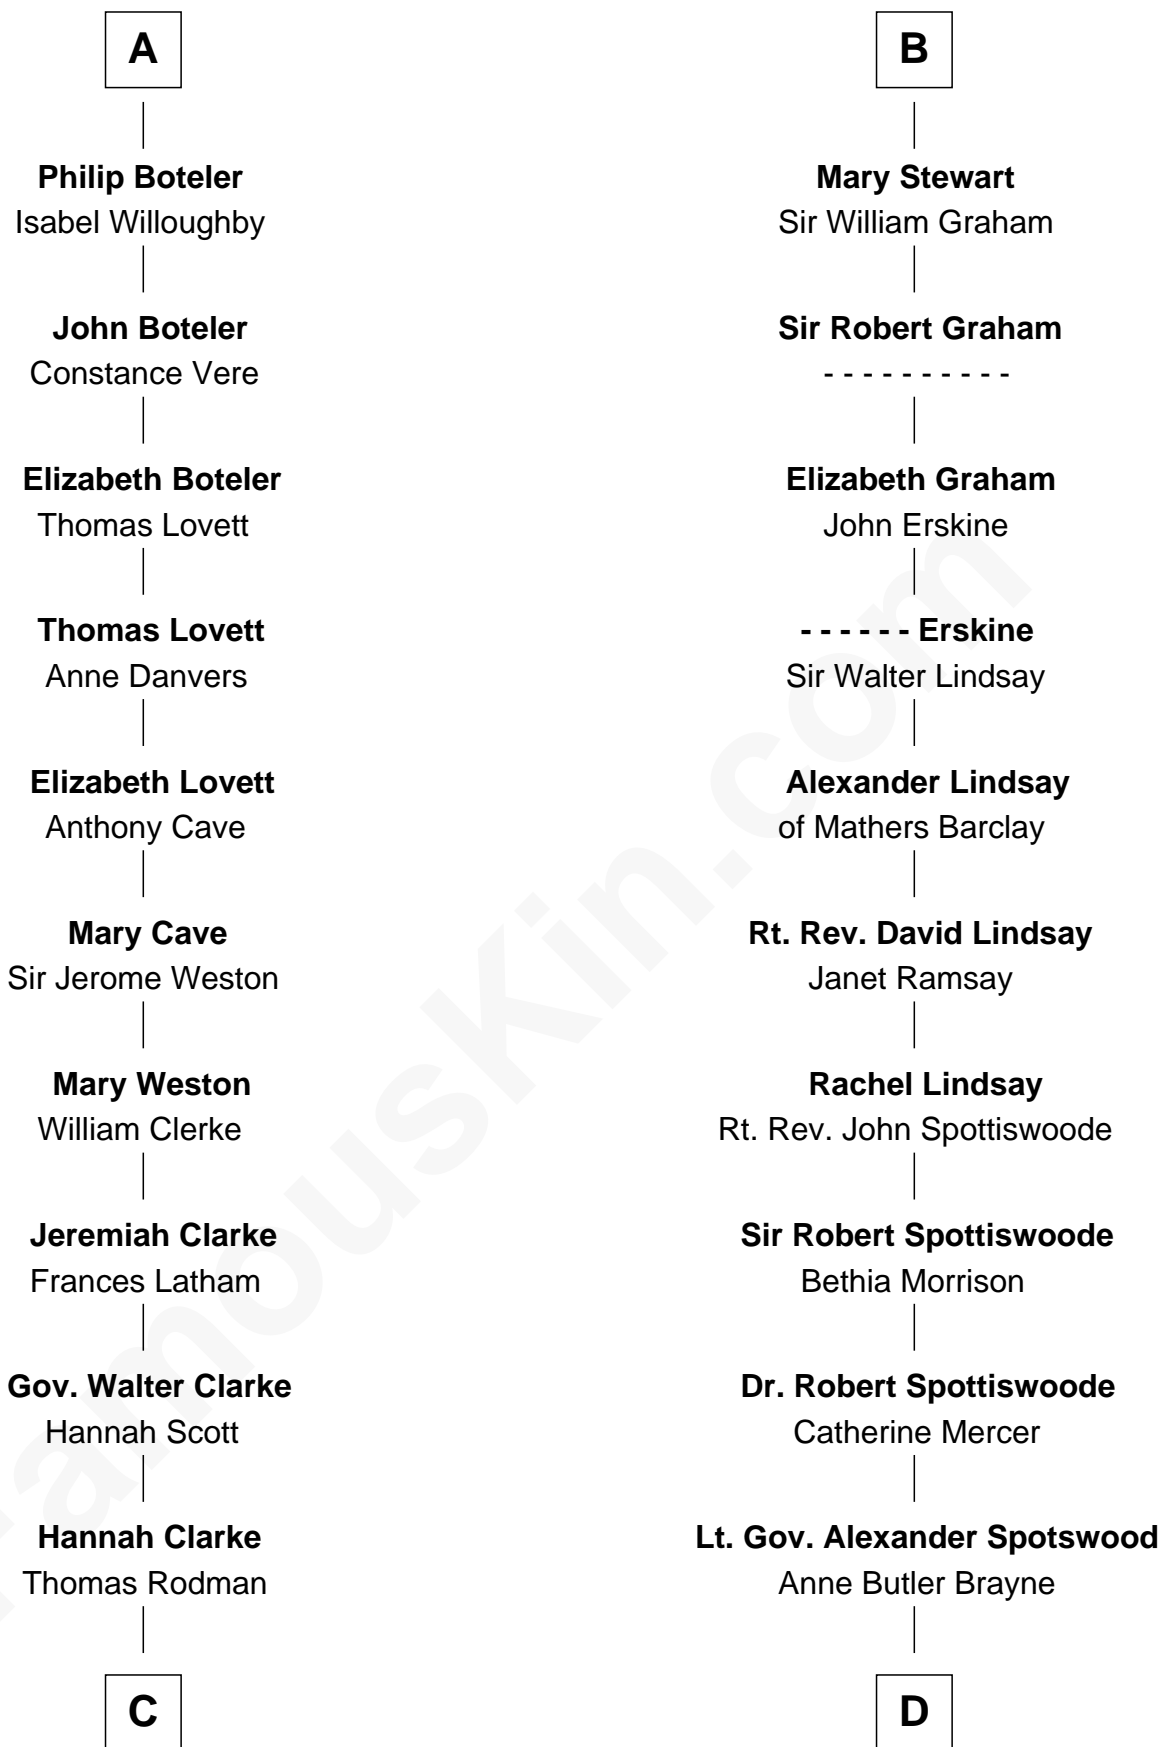

FamousKin.com Relationship Chart of

Joseph Wharton

Founder of the Wharton School of Business

21st cousin of

Fitzhugh Lee

40th Governor of Virginia

David of Huntingdon

Maud of Chester

C

Samuel Rodman

Mary Willett

Thomas Rodman

Mary Borden

Hannah Rodman

Samuel Rowland Fisher

Deborah Fisher

William Wharton

Joseph Wharton

Founder, Wharton School of Business

D

Anne Catherine Spotswood

Col. Bernard Moore

Anne Butler Moore

Charles Carter