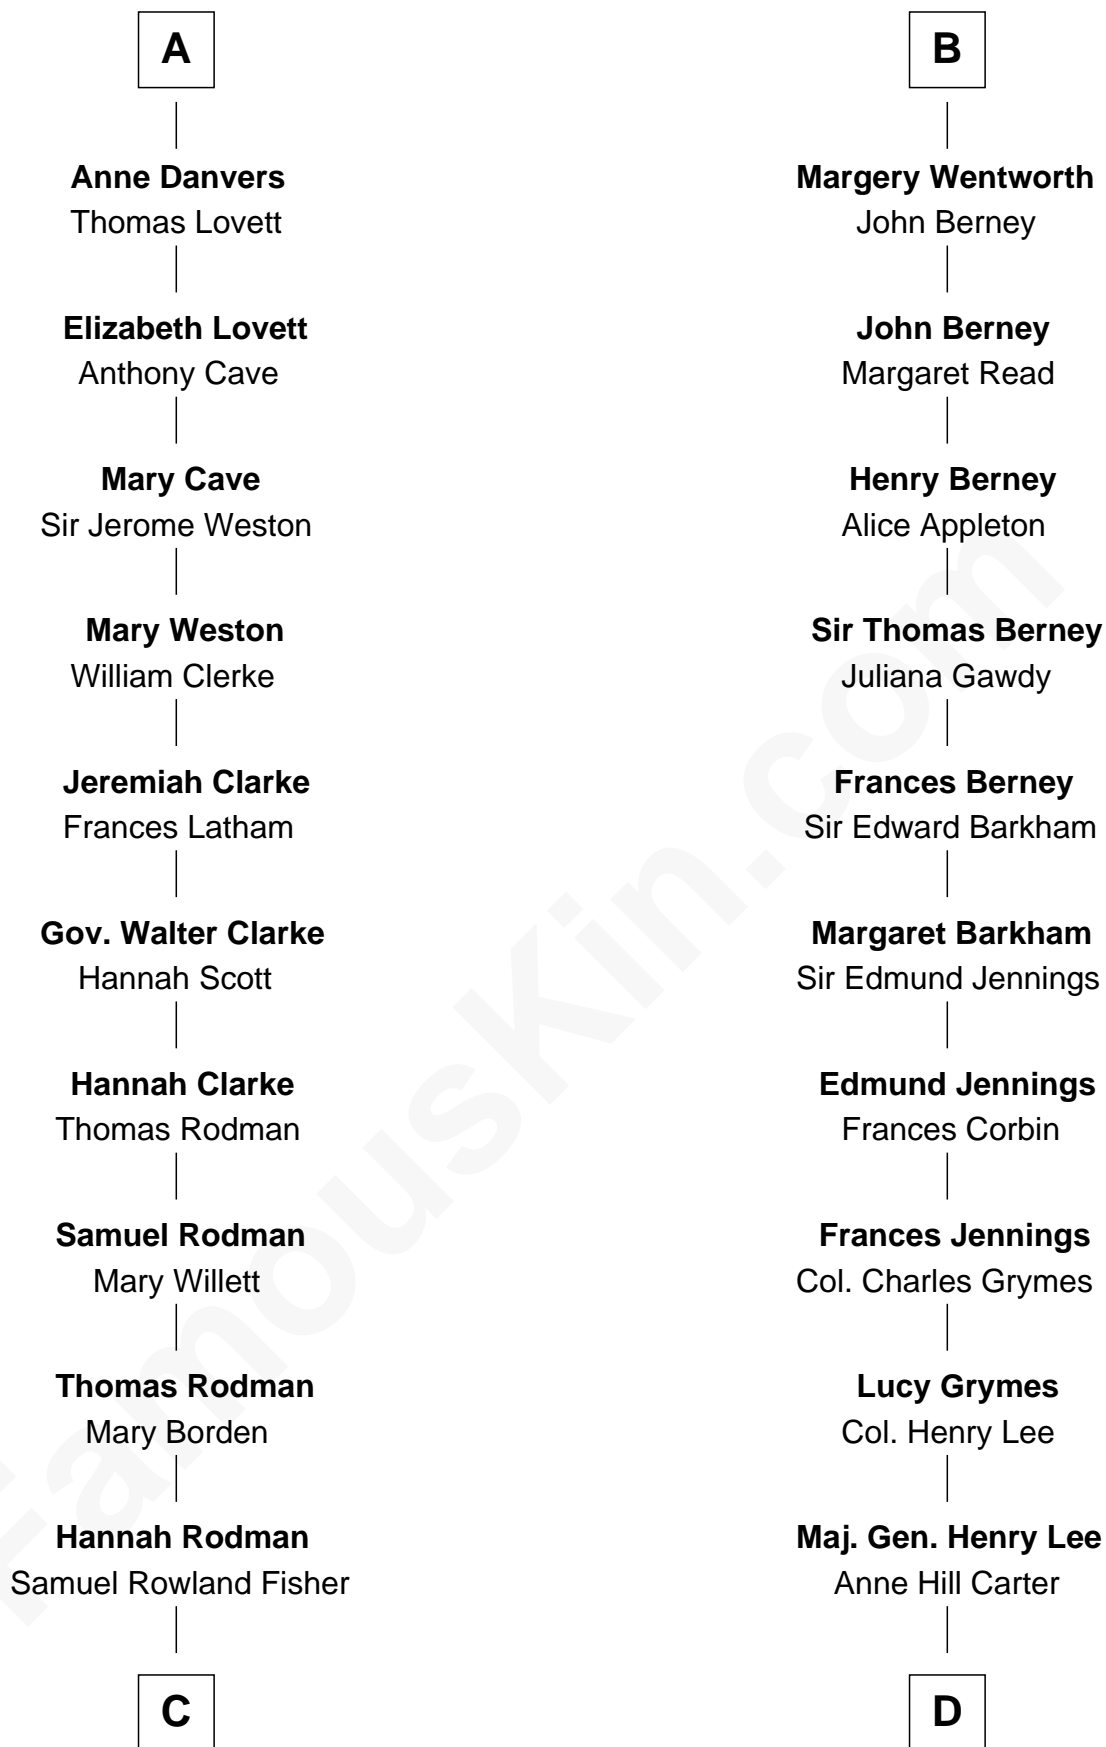

FamousKin.com Relationship Chart of

Joseph Wharton

Founder of the Wharton School of Business

18th cousin of

Fitzhugh Lee

40th Governor of Virginia

Sir William de Montagu

Elizabeth de Montfort

Edmund Stradling

Elizabeth Arundell

John Stradling

Alice Langford

Anne Stradling

Sir John Danvers

A

William de Montagu

Sir Thomas Tyrrell

Humphrey Tyrrell

Isabel Helion

Anne Tyrrell

Sir Roger Wentworth

B

C

Deborah Fisher
William Wharton

Joseph Wharton

Founder, Wharton School of Business

D

Sydney Smith Lee
Anna Maria Mason

Fitzhugh Lee

40th Governor of Virginia

FamousKin.com