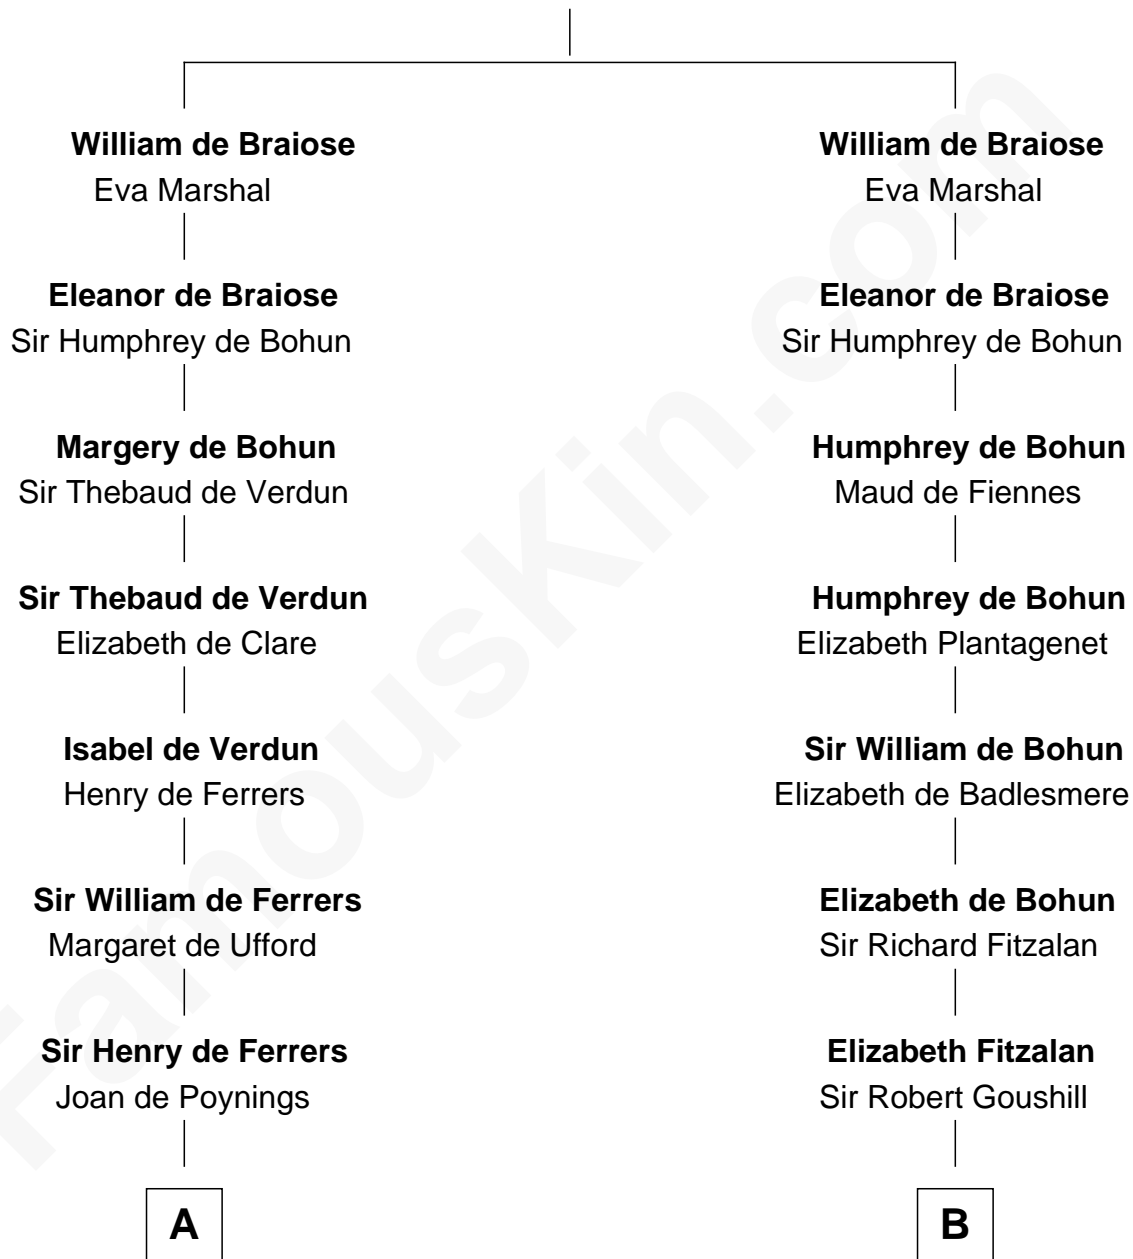

FamousKin.com

Relationship Chart of

Joseph Wharton

Founder of the Wharton School of Business

20th cousin 1 time removed of

Fitzhugh Lee

40th Governor of Virginia

Reginald de Braiose

C

Samuel Rodman

Mary Willett

Thomas Rodman

Mary Borden

Hannah Rodman

Samuel Rowland Fisher

Deborah Fisher

William Wharton

Joseph Wharton

Founder, Wharton School of Business

D

Col. Henry Lee

Lucy Grymes

Maj. Gen. Henry Lee

Anne Hill Carter

Sydney Smith Lee

Anna Maria Mason

Fitzhugh Lee

40th Governor of Virginia