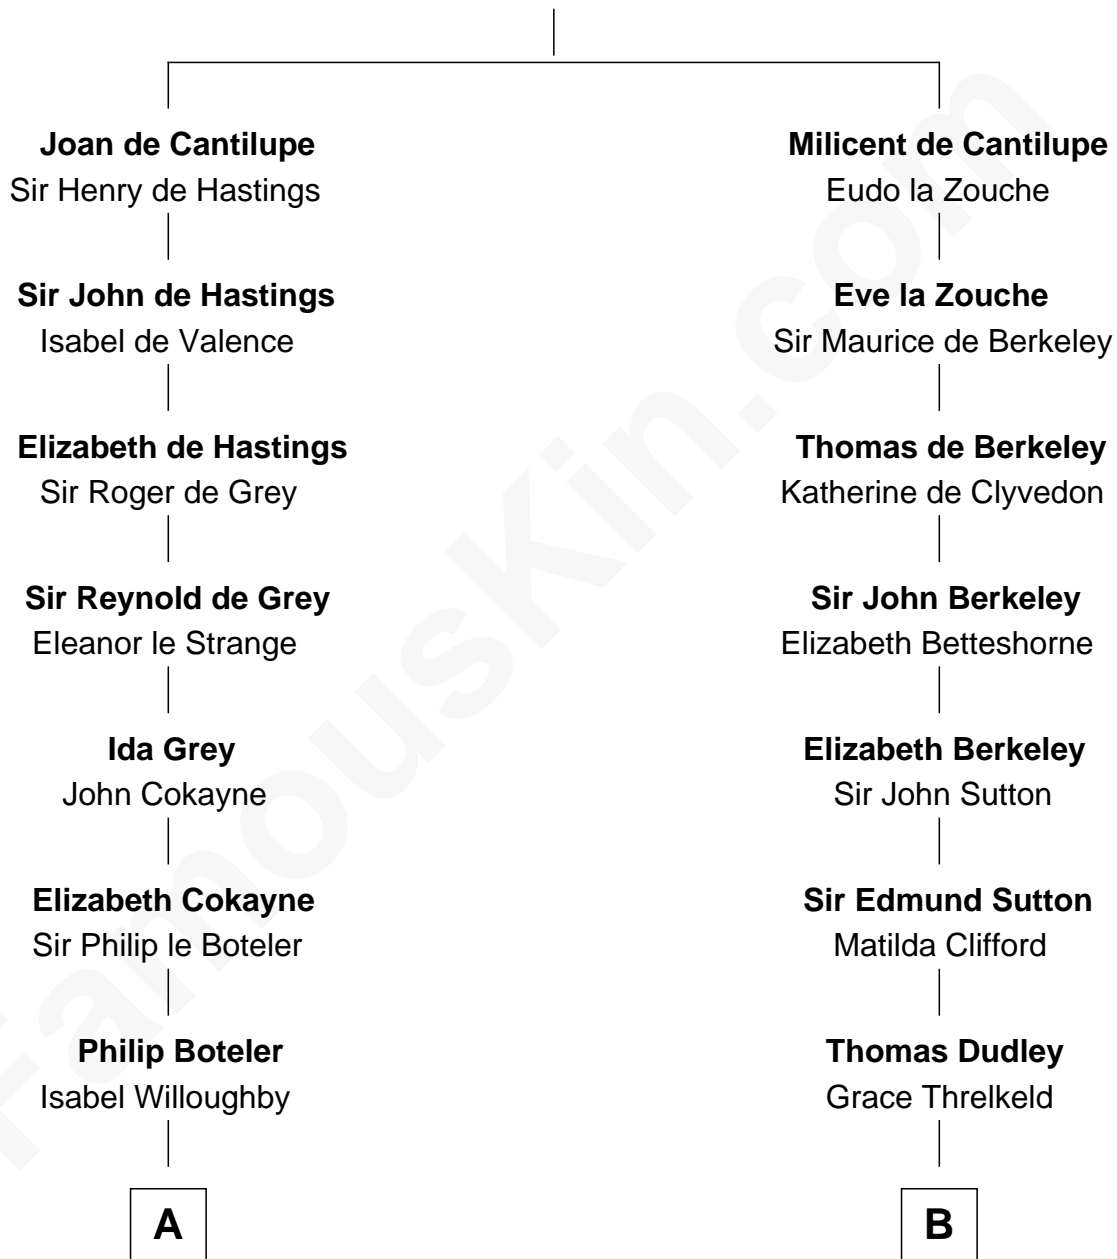

## Relationship Chart of

### Joseph Wharton

*Founder of the Wharton School of Business*

18th cousin 2 times removed of

### Fitzhugh Lee

*40th Governor of Virginia*

**Sir William de Cantilupe**

Eve de Braiose

**C**

**Thomas Rodman**

Mary Borden

**Hannah Rodman**

Samuel Rowland Fisher

**Deborah Fisher**

William Wharton

**Joseph Wharton**

*Founder, Wharton School of Business*

**D**

**Anna Maria Mason**

Sydney Smith Lee