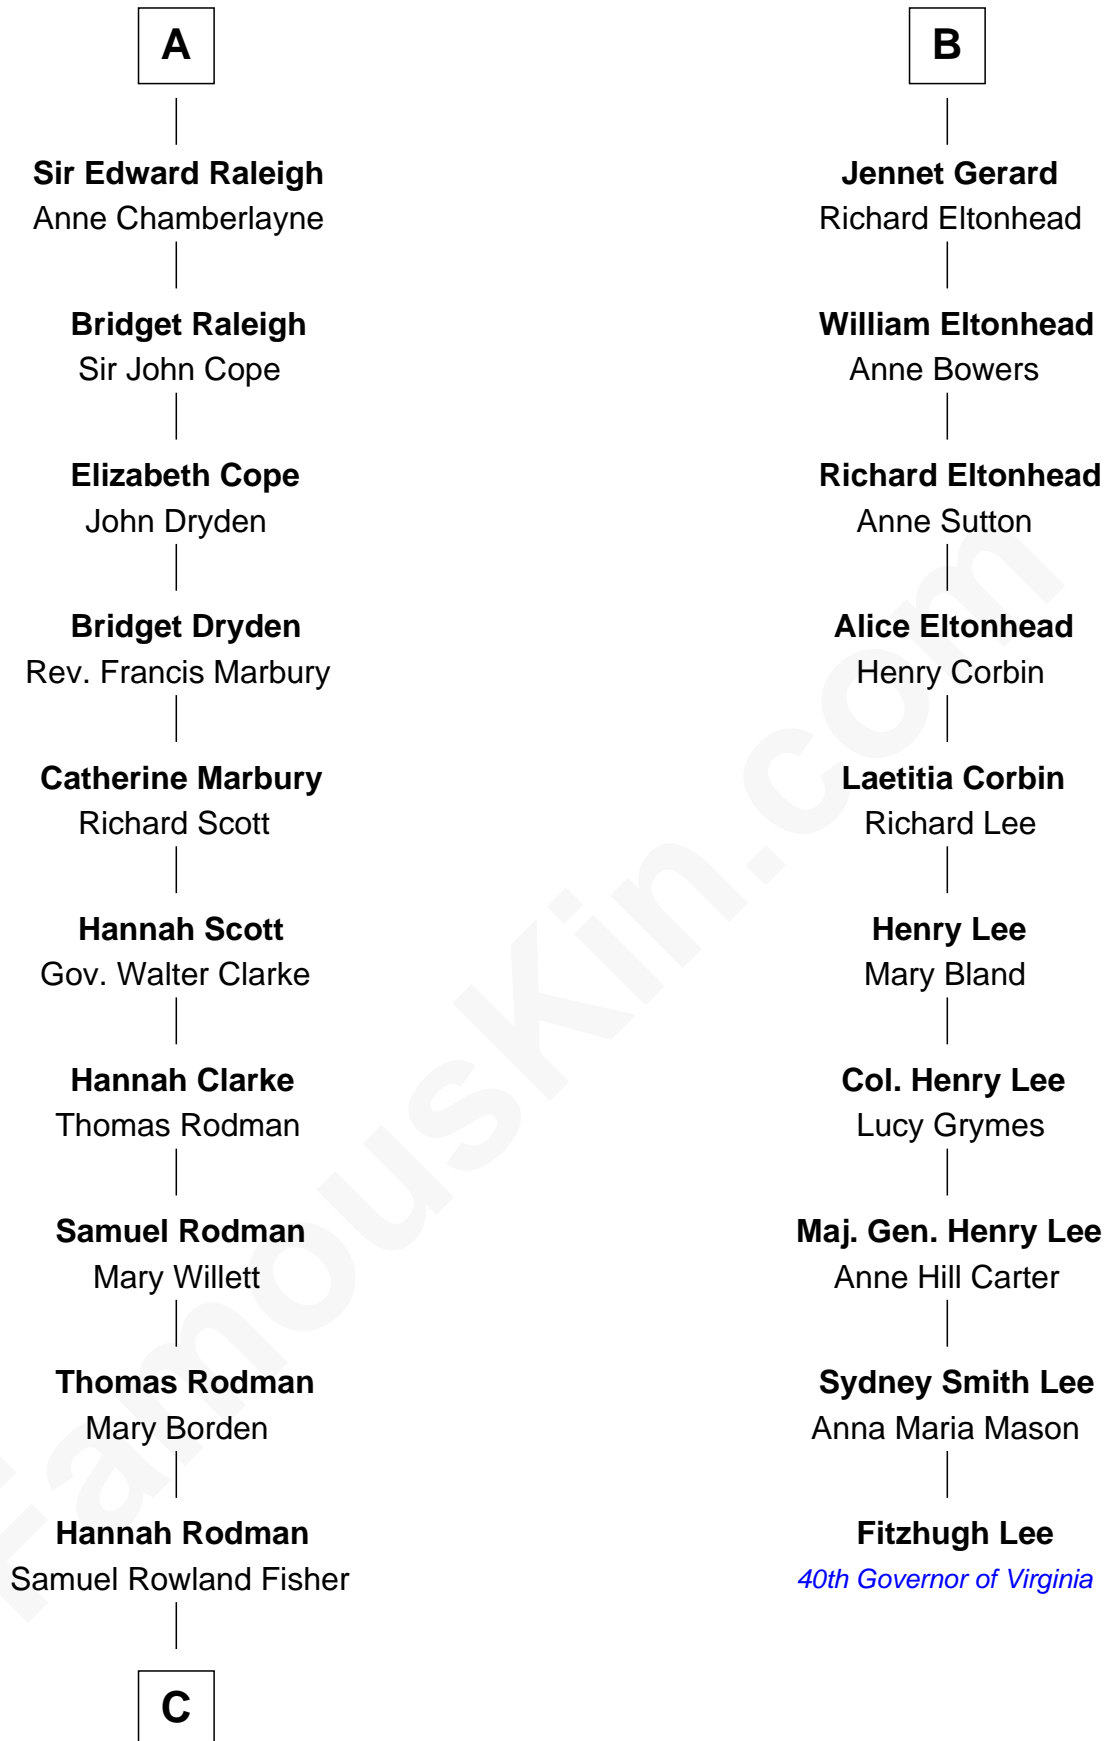

### Fitzhugh Lee

*40th Governor of Virginia*

**Humphrey de Bohun**  
Elizabeth Plantagenet

**Eleanor de Bohun**  
Sir James le Boteler

**Pernel le Boteler**  
Sir Gilbert Talbot

**Sir Richard Talbot**  
Ankaret le Strange

**Mary Talbot**  
Sir Thomas Greene

**Sir Thomas Greene**  
Phillippa Ferrers

**Elizabeth Greene**  
William Raleigh

**Sir Edward Raleigh**  
Margaret Verney

**A**

**Sir William de Bohun**  
Elizabeth de Badlesmere

**Elizabeth de Bohun**  
Sir Richard Fitzalan

**Elizabeth Fitzalan**  
Sir Robert Goushill

**Joan Goushill**  
Sir Thomas Stanley

**Katherine Stanley**  
Sir John Savage

**Dulcia Savage**  
Sir Henry Bold

**Maud Bold**  
Thomas Gerard

**B**

**C**

**Deborah Fisher**  
William Wharton

**Joseph Wharton**

*Founder, Wharton School of Business*

FamousKin.com