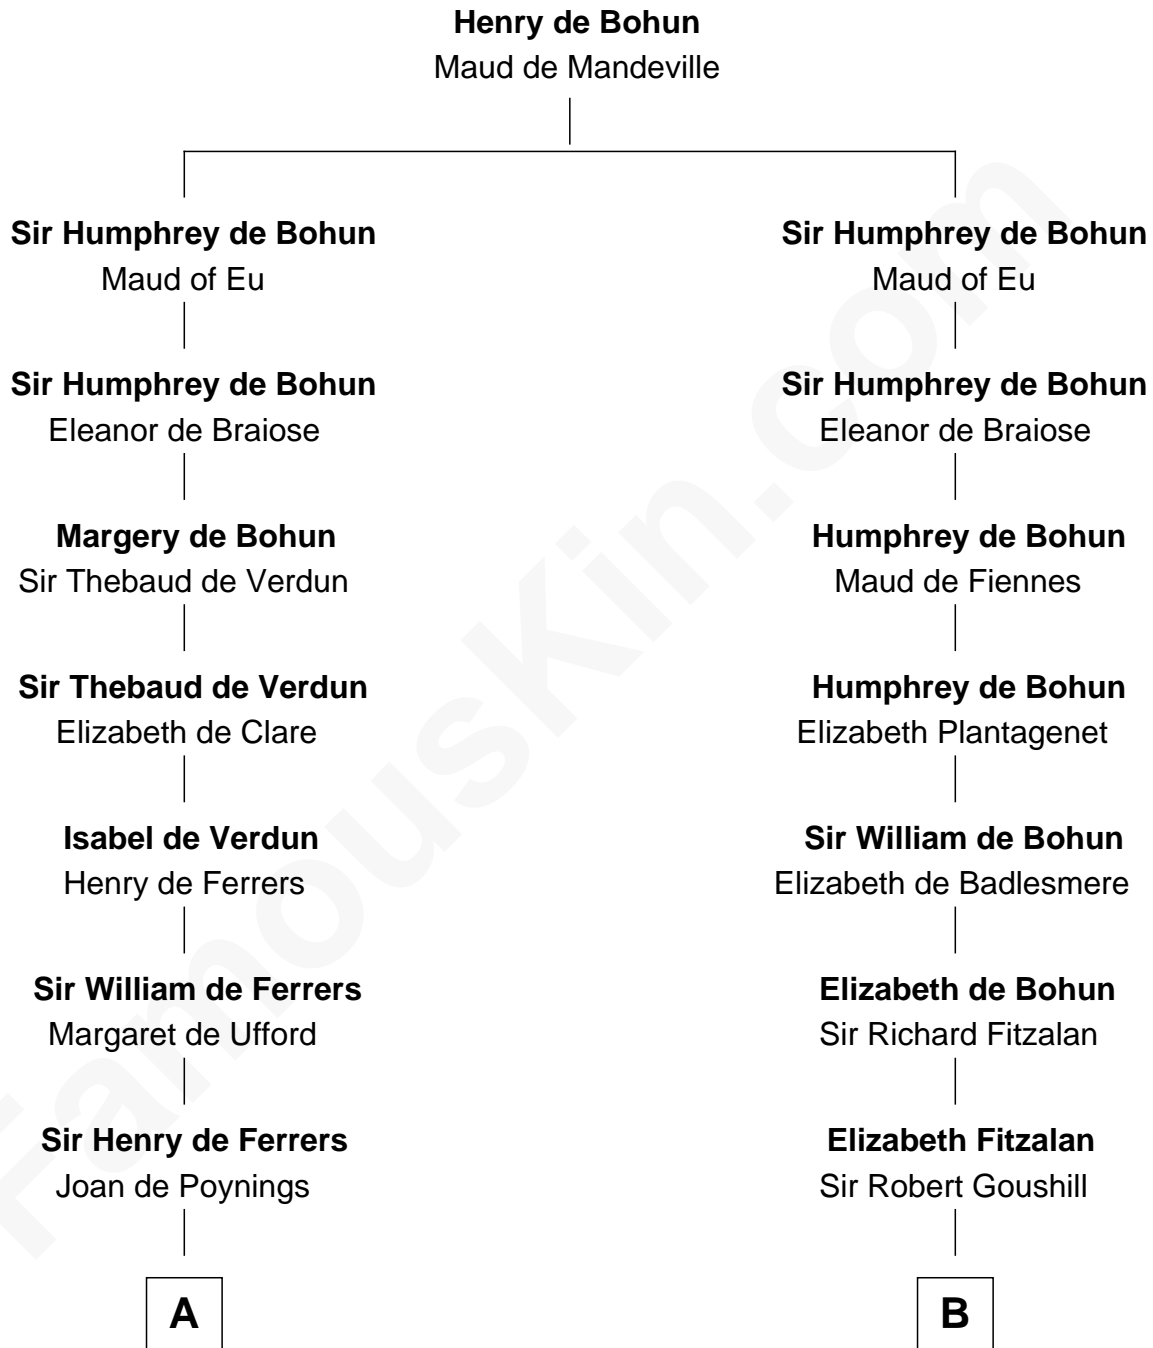

## Relationship Chart of

### Joseph Wharton

*Founder of the Wharton School of Business*

18th cousin 3 times removed of

**Thomas Sim Lee**

*2nd and 7th Governor of Maryland*

**C**

**Samuel Rodman**

Mary Willett

**Thomas Rodman**

Mary Borden

**Hannah Rodman**

Samuel Rowland Fisher

**Deborah Fisher**

William Wharton

**Joseph Wharton**

*Founder, Wharton School of Business*

**D**

**Thomas Lee**

Christiana Sim

**Thomas Sim Lee**

*2nd and 7th Governor of Maryland*

FamousKin.com