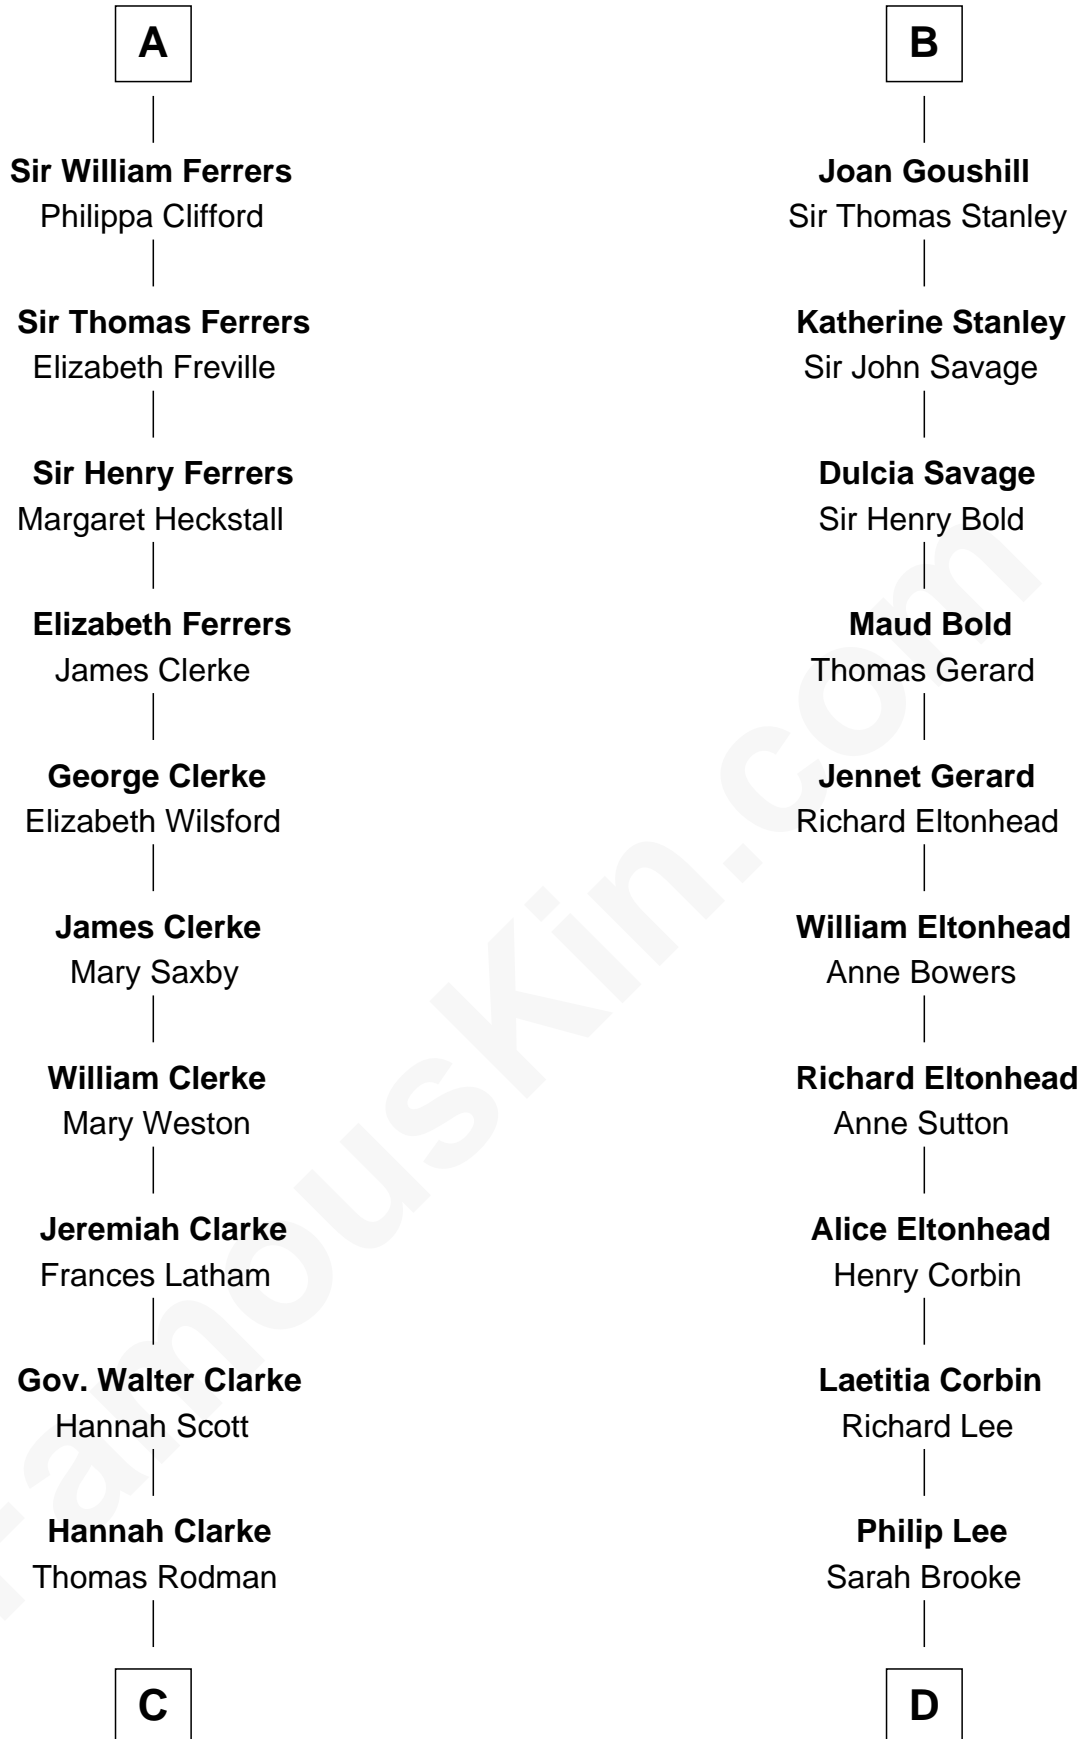

## Relationship Chart of

### Joseph Wharton

*Founder of the Wharton School of Business*

18th cousin 3 times removed of

**Thomas Sim Lee**

*2nd and 7th Governor of Maryland*

**C**

**Samuel Rodman**

Mary Willett

**Thomas Rodman**

Mary Borden

**Hannah Rodman**

Samuel Rowland Fisher

**Deborah Fisher**

William Wharton

**Joseph Wharton**

*Founder, Wharton School of Business*